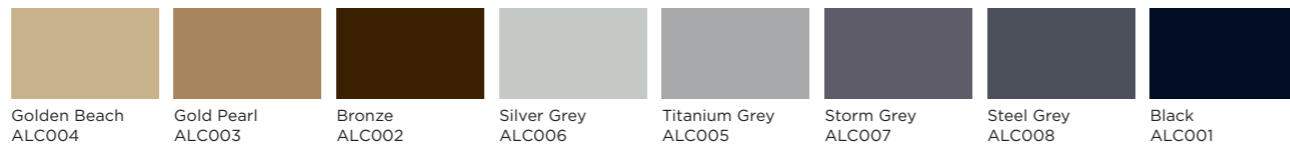

EXTERIOR COLLECTION FURNITURE

Window & Door Range

The range of standard window and door handles are both available in colour matched white, black, gold and chrome finishes. Standard on all Exterior steel look window and doors.

ANTIQUE BRASS SLIDING DOOR HANDLE

SATIN CHROME

BLACK

ALUCO COLLECTION COLOUR

Other colour finish options are available upon request.

Black
RAL 9005 Matt

COLOURS THAT INSPIRE

FOR THE ALUCO EXTERIOR COLLECTION

Statement

An exclusive range of metallic finishes that combine with a unique tactile finish, bringing style and durability to any building project

Heritage

The classic shades and warm tones in our Heritage range have been developed to provide the perfect finish for both new-build and heritage properties alike

Classic

These beautiful colour-rich coatings, in a variety of versatile shades, the ever popular 'Classic' range offers style and protection for all your Aluco windows and doors.

Luxe

Luxe combines the best of anodised and powder coated finishes