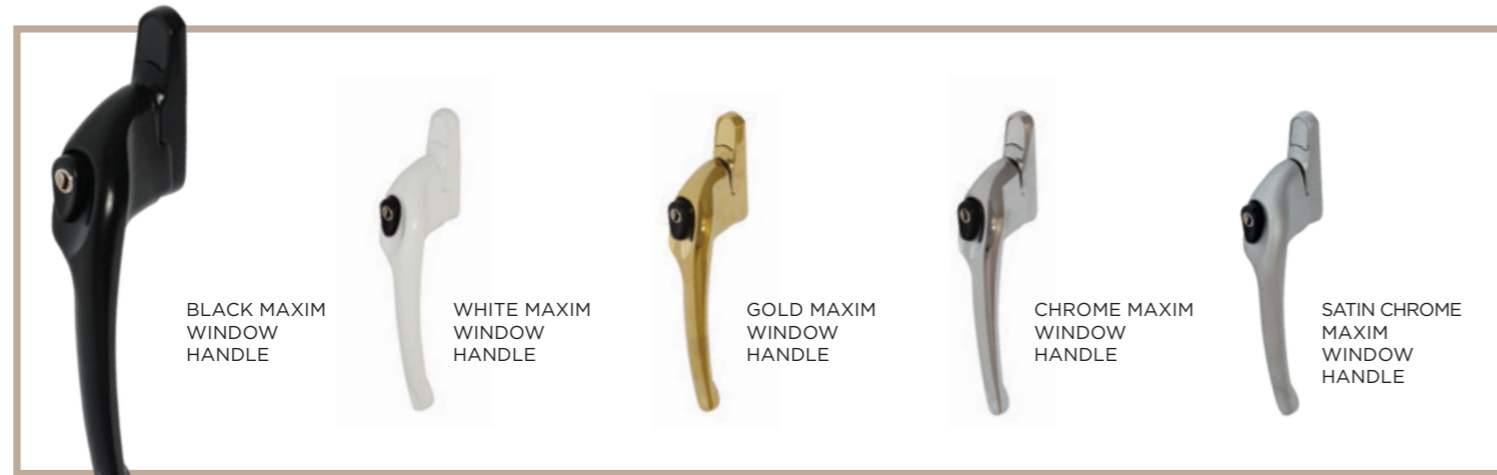

Aluco Steel

Double crimped and glued corner for added strength and durability

Aluco Steel

EXTERIOR STEEL LOOK FURNITURE

Traditional Range

The traditional range of window and door handles are available in a choice of Bulb and Round Ring designs and are all available in a range of 6 finishes. All furniture options are perfectly suited, so window and door options will match perfectly.

Aluco Steel Look Window Handle

Replicates the appearance of a traditional cockspur handle and perfectly compliments the steel look window design. Available in:

- SATIN CHROME
- GUNMETAL
- ANTIQUE BLACK
- DARK BRONZE

Art Deco Range

For that truly Art Deco look, this range of suited window and door handles are available in black and solid brass for a spectacular finish to your windows and doors.

Ventiss Range

The Ventiss range of window handles offers a multitude of contemporary handle designs and colour combinations, the 360 and Teardrop designs.

EXTERIOR COLLECTION FURNITURE

Window & Door Range

The range of standard window and door handles are both available in colour matched white, black, gold and chrome finishes. Standard on all Exterior steel look window and doors.