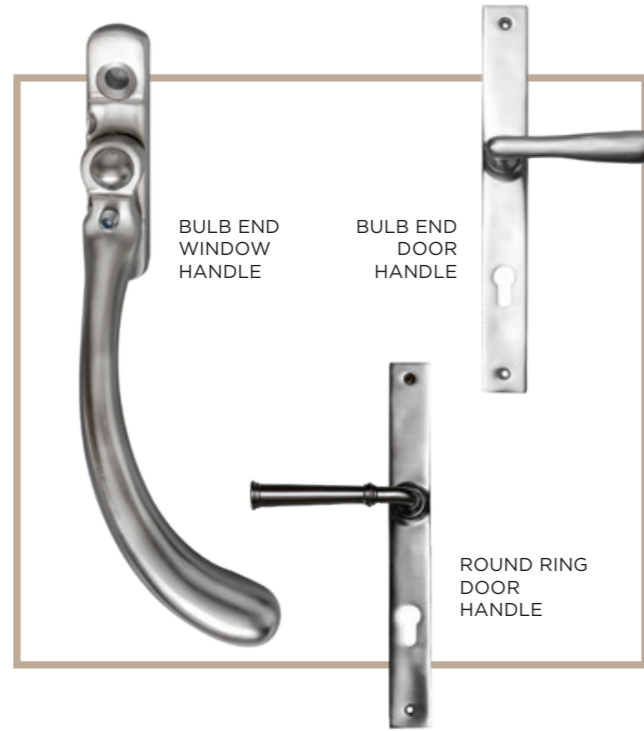

Check List

Solid aluminium chambered profile

Aluco Steel

150mm wide flush lock body

Aluco Steel

Flush recessed handle design for easy operation and classic styling

Aluco Steel

150mm one piece - flush deep bottom rail

Aluco Steel

One piece soft close header track for smooth operation

Aluco Steel

4mm toughened glass as standard

Aluco Steel

Slim door and sidelight matching transoms

Aluco Steel

Option of 20mm slim Astragal Bar for further design options

Aluco Steel

Double crimped and glued corner for added strength and durability

Aluco Steel

EXTERIOR STEEL LOOK FURNITURE

Traditional Range

The traditional range of window and door handles are available in a choice of Bulb and Round Ring designs and are all available in a range of 6 finishes. All furniture options are perfectly suited, so window and door options will match perfectly.

Aluco Steel Look Window Handle

Replicates the appearance of a traditional cockspur handle and perfectly compliments the steel look window design. Available in:

- SATIN CHROME
- GUNMETAL
- ANTIQUE BLACK
- DARK BRONZE