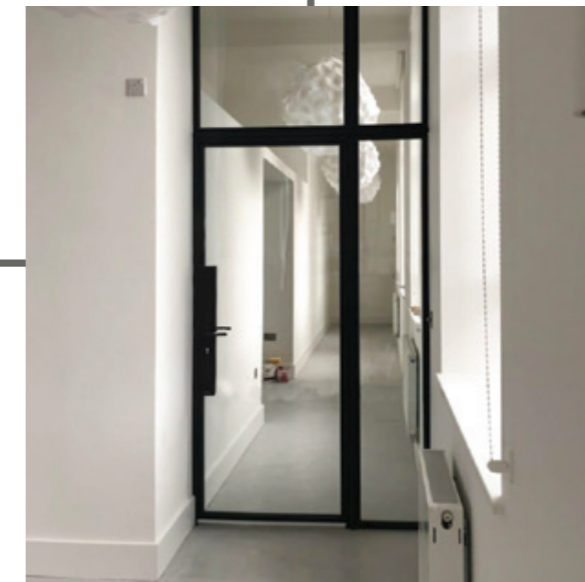

BESPOKE FLOATING LOCK

To further enhance the Aluco Steel Look collection a 'Floating Lock' design is available on all interior and exterior single and double doors. This unique design enables a full sheet of glass to be incorporated and thus remove the need for any glazing bars. Alternatively, this design can also be chosen along with slim 20mm horizontal glazing bars above and below the floating lock, the choice is yours.