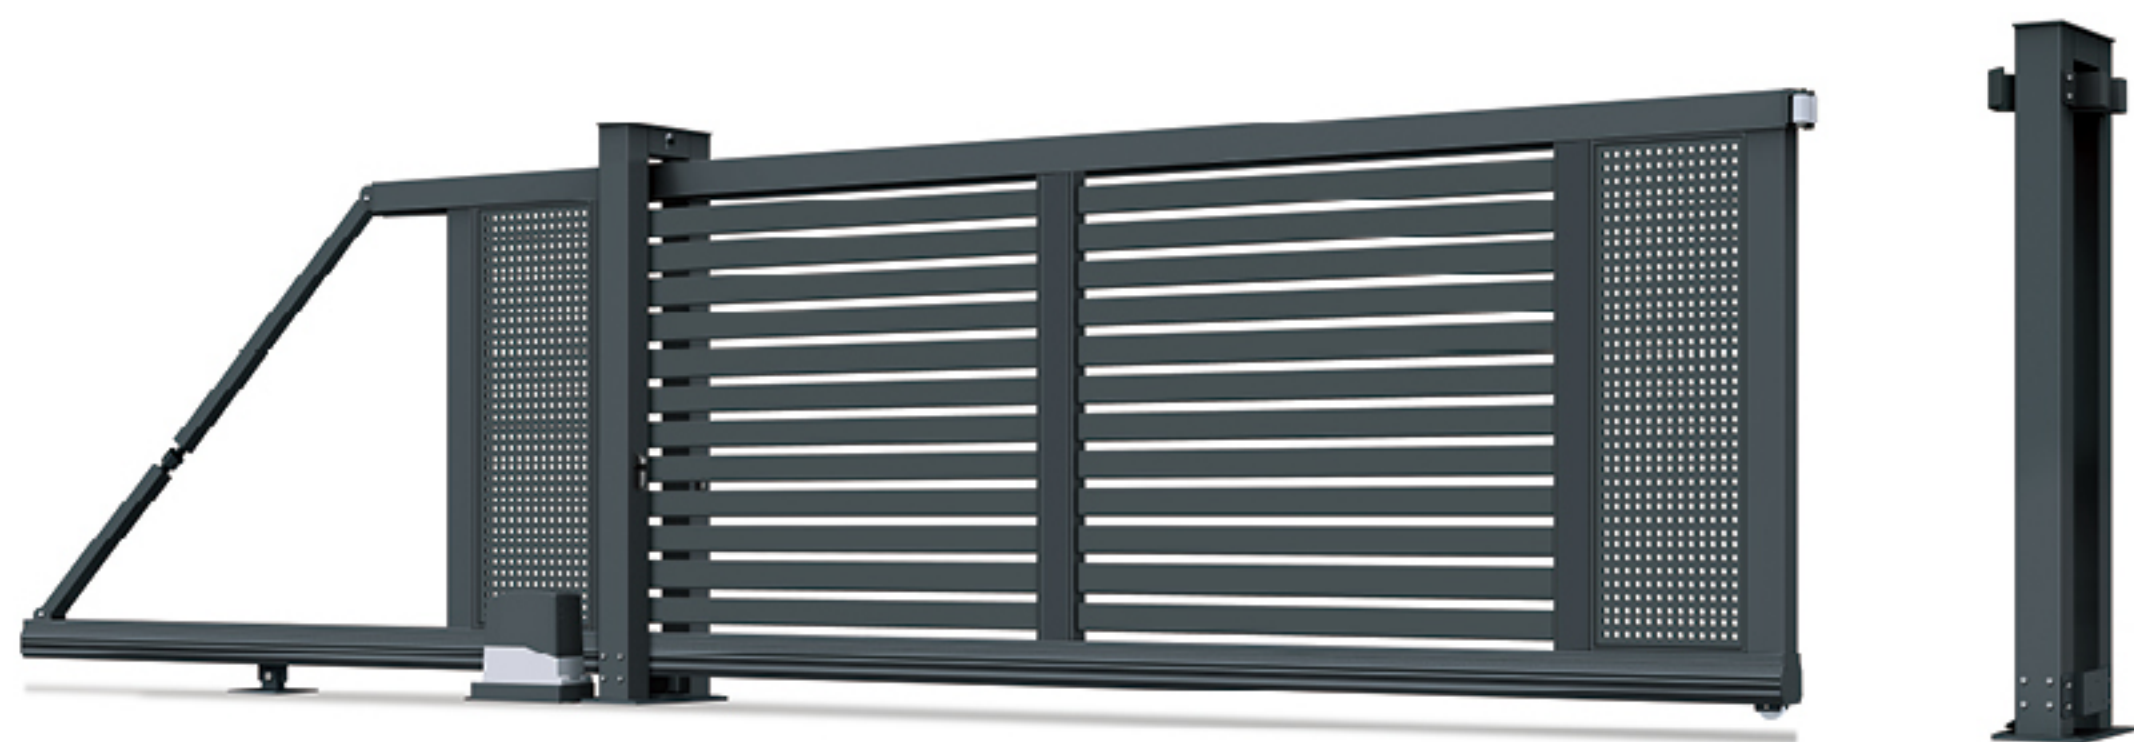

IHOME 爱家

CANTILEVER SLIDING GATE 悬浮庭院门

每一次创新都是新技术和个性化的融合

悬浮平移门外观庄重、气派，门体颜色丰富。采用无轨运行，无需预埋轨道，安装便捷、简单。在运行过程中，门体悬空行走，产品采用铝合金材料，款式众多。

兼容匹配大部分平移门电机，客户可根据自身喜好选配各品牌电机及安全保障系统。

Every innovation is a fusion of new technology and personalization.

Suspension linear sliding design, no need for any rails pre-laid on the ground, it's very easy and simple for installation and maintenance.

Extraordinary gate body is made of aluminum alloy comes in a variety of styles and colors.

IHM-XF033

Cantilever Sliding Gate
悬浮门系列

IHOME 爱家 · 悬浮门系列

采用优质工业级 6063-T5 铝材拼装铆接而成，结构严密，安装简单，操作简便。
门体采用螺丝隐藏式结构设计，既牢固又美观大气。
净空长度按具体工程项目要求和个性化需求，为您量身定制。

Excellent industrial-grade aluminum alloy 6063-T5 adopts reasonable structure and unique design.
Assembling and riveted gate bodies are easy to install.
Hidden screw structure supplies you with solid, dustproof and generous.
Exclusive made to your clearance opening measurements according to real project.

IHM-XF021

Cantilever Sliding Gate
悬浮门系列

IHM-XF029

Cantilever Sliding Gate
悬浮门系列

悬浮平移，不需地面轨道，适应多样复杂场景。
Suspension linear sliding without track, widely used in the complex environment.

IHM-XF027

Cantilever Sliding Gate
悬浮门系列