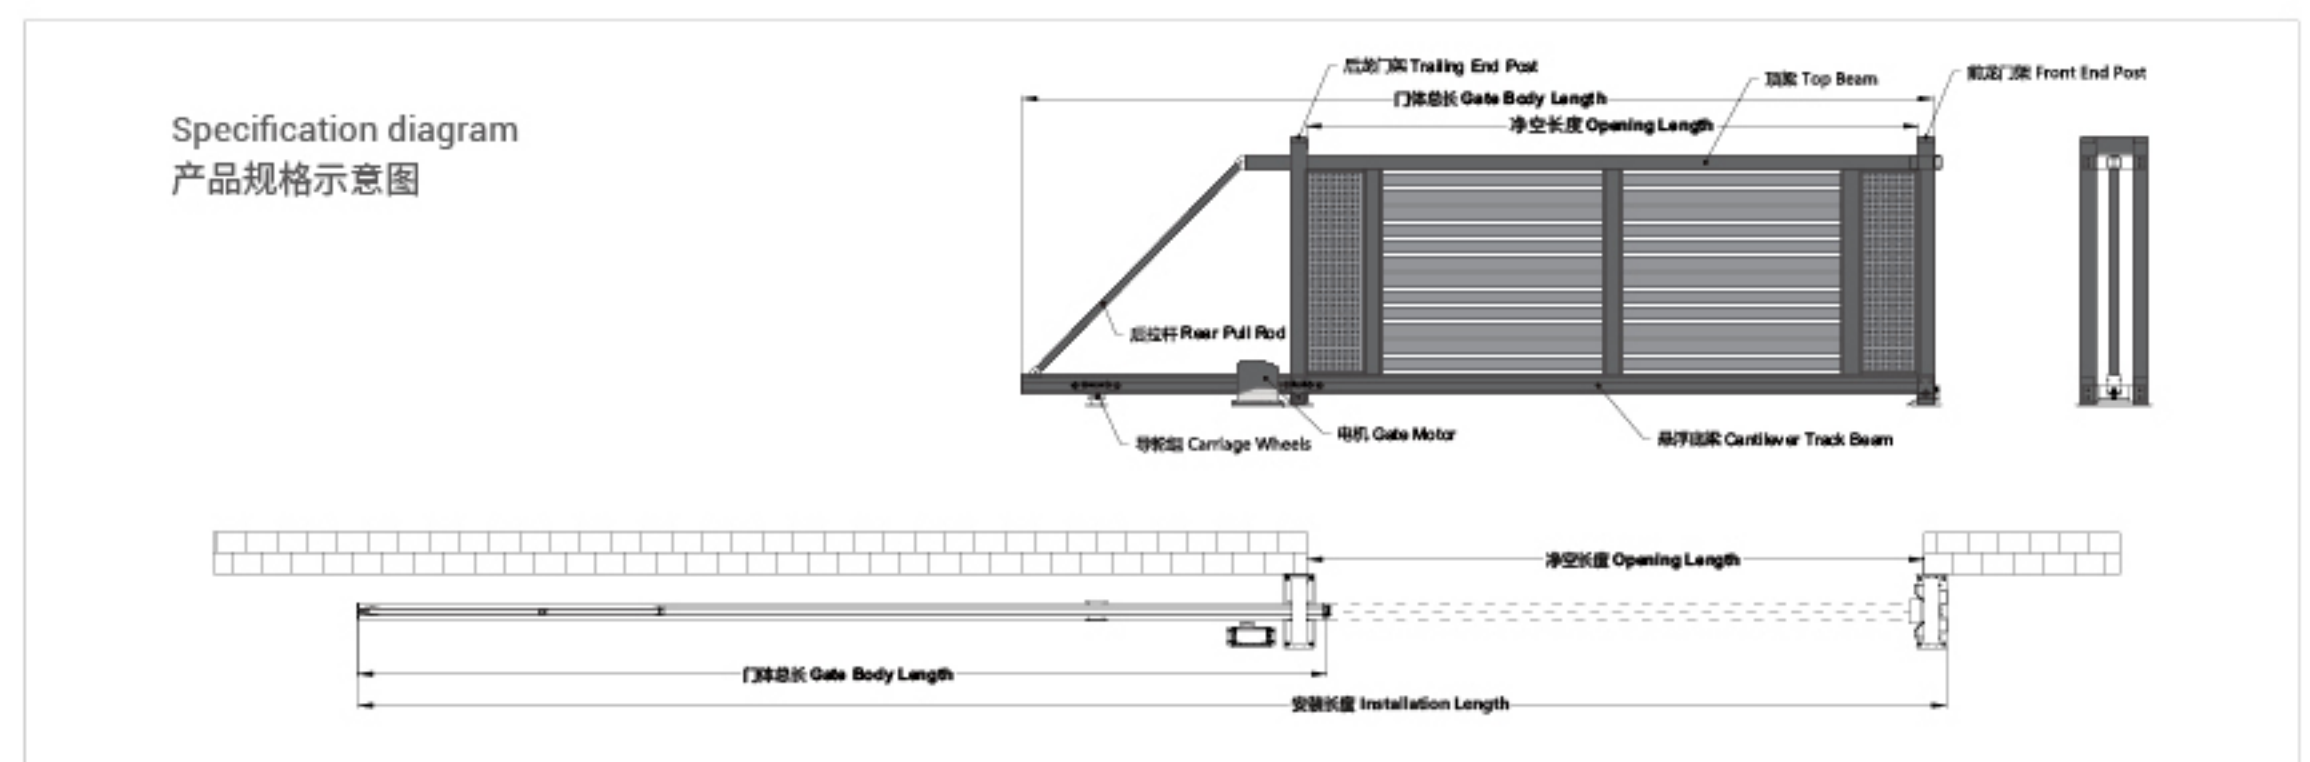

IHM-XF021

Cantilever Sliding Gate
悬浮门系列