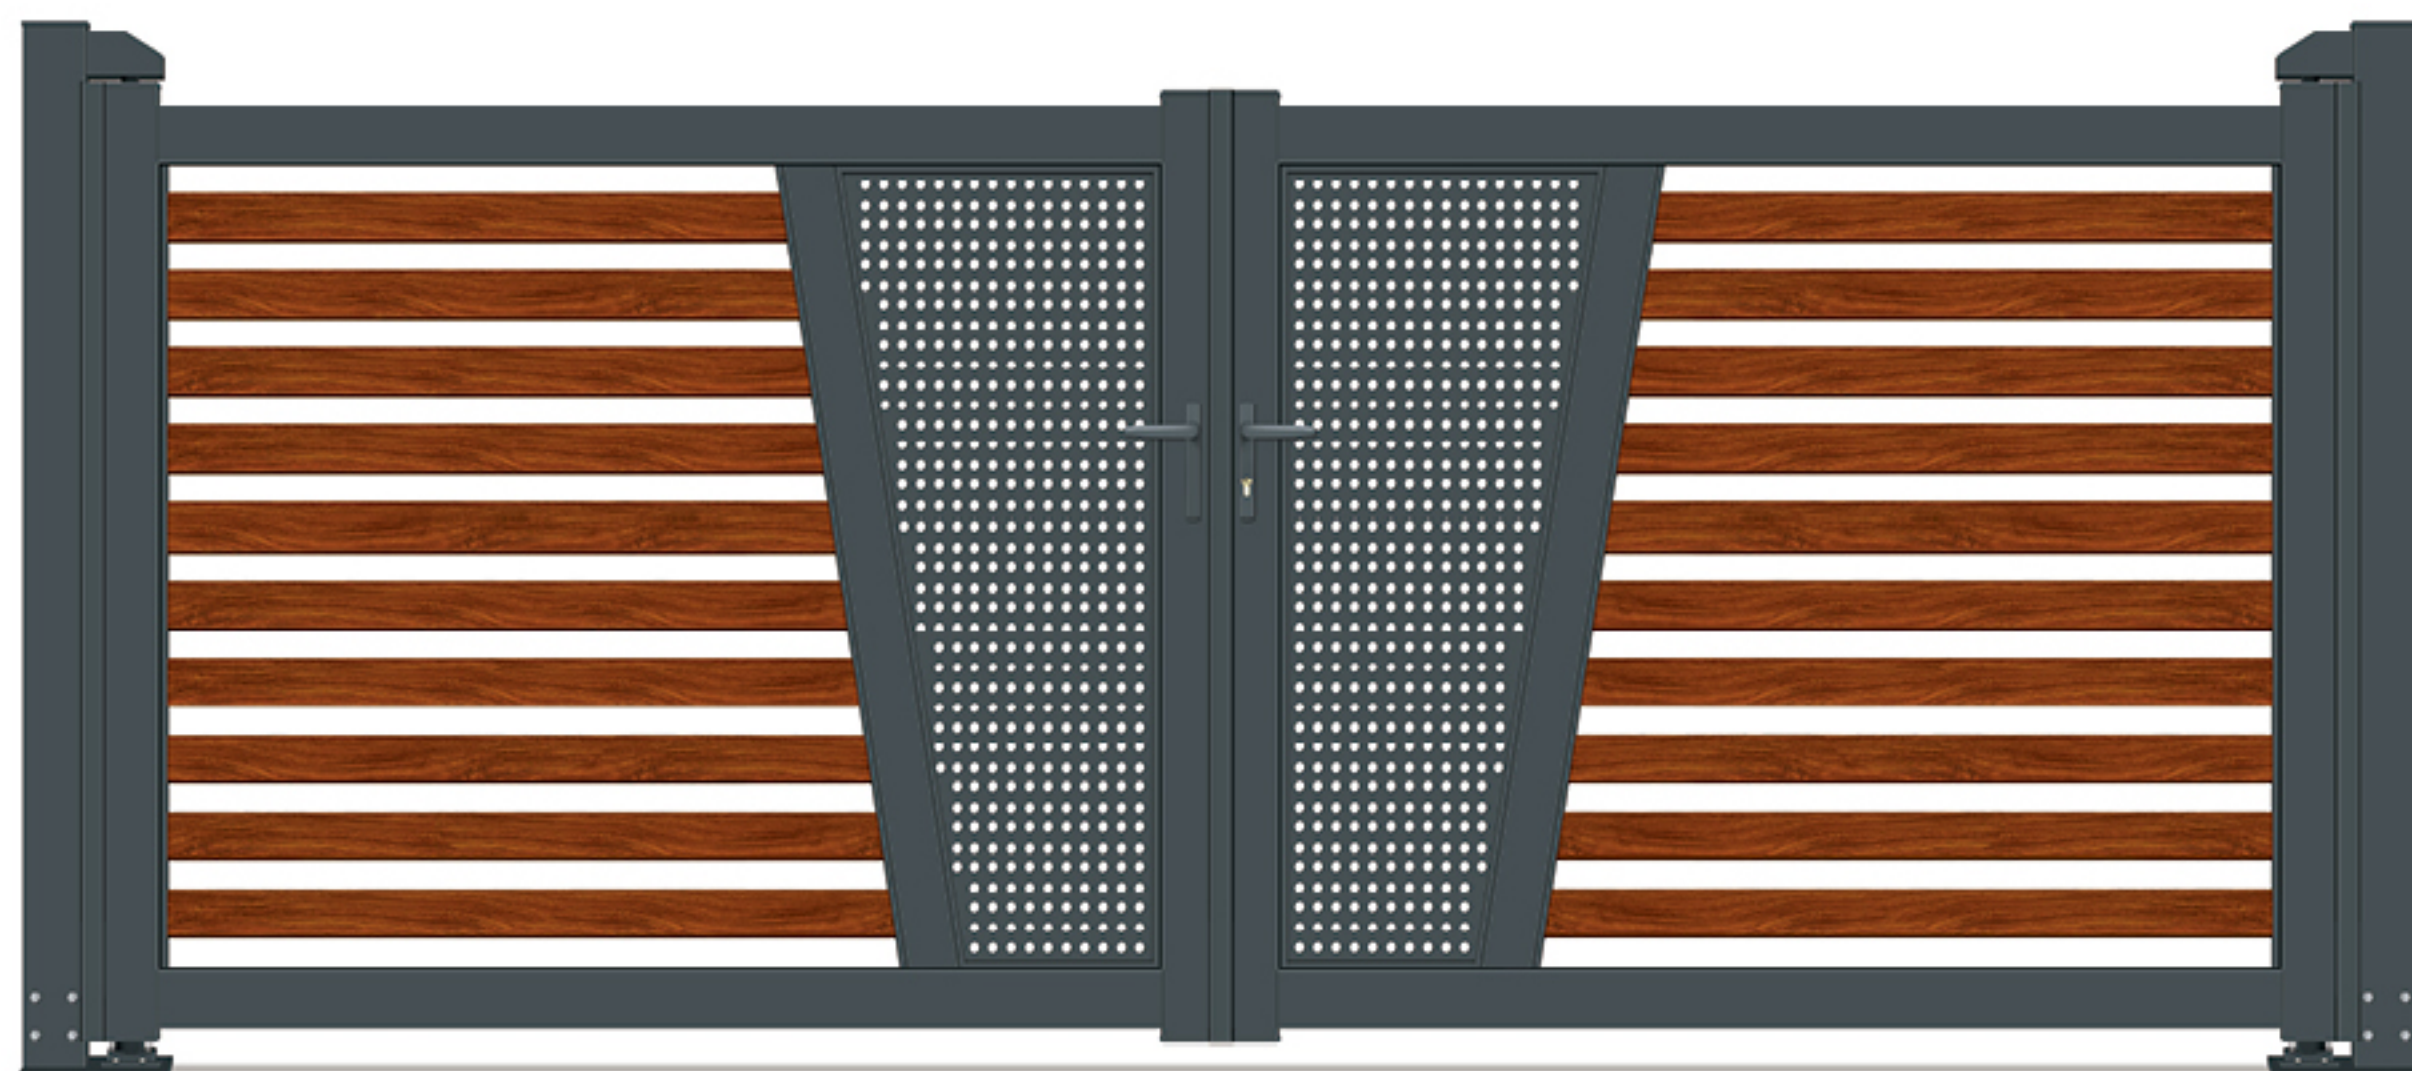

Suspension linear sliding design, no need for any rails pre-laid on the ground, it's very easy and simple for installation and maintenance.

Extraordinary gate body is made of aluminum alloy comes in a variety of styles and colors.

IHOME 爱家

SWING COURTYARD GATE 对开 庭院门

致力于研发生产有创意、高品质的拿手产品

门体采用铝型材制造而成，不生锈。
精良拼接设计，无需焊接。安装简便，适应性强，结构简单，性能卓越。
运行稳定、安静流畅。电机过载保护，安全性能高。手动离合，故障率极低。

Committed to the development of innovative and high-end products.
Aluminum alloy material provides a rust-free alternative.
Superior assembling design, no need for welding, easy to install, and broad practicability
Reasonable structure, excellent performance.
High-quality, quiet and stable sliding running. Motor overload protection gives high safety performance.
Manual clutch for easy maintenance with less trouble.

IHM-PK029

Swing Gate
平开门系列

IHM-PK030

Swing Gate
平开门系列

车道门是进入房子的第一扇门。
也是保卫家园的重要门户。

Driveway gate is the first gate to enter a house.
It's also an important door to guard our homeland.

IHM-PK031

Swing Gate
平开门系列