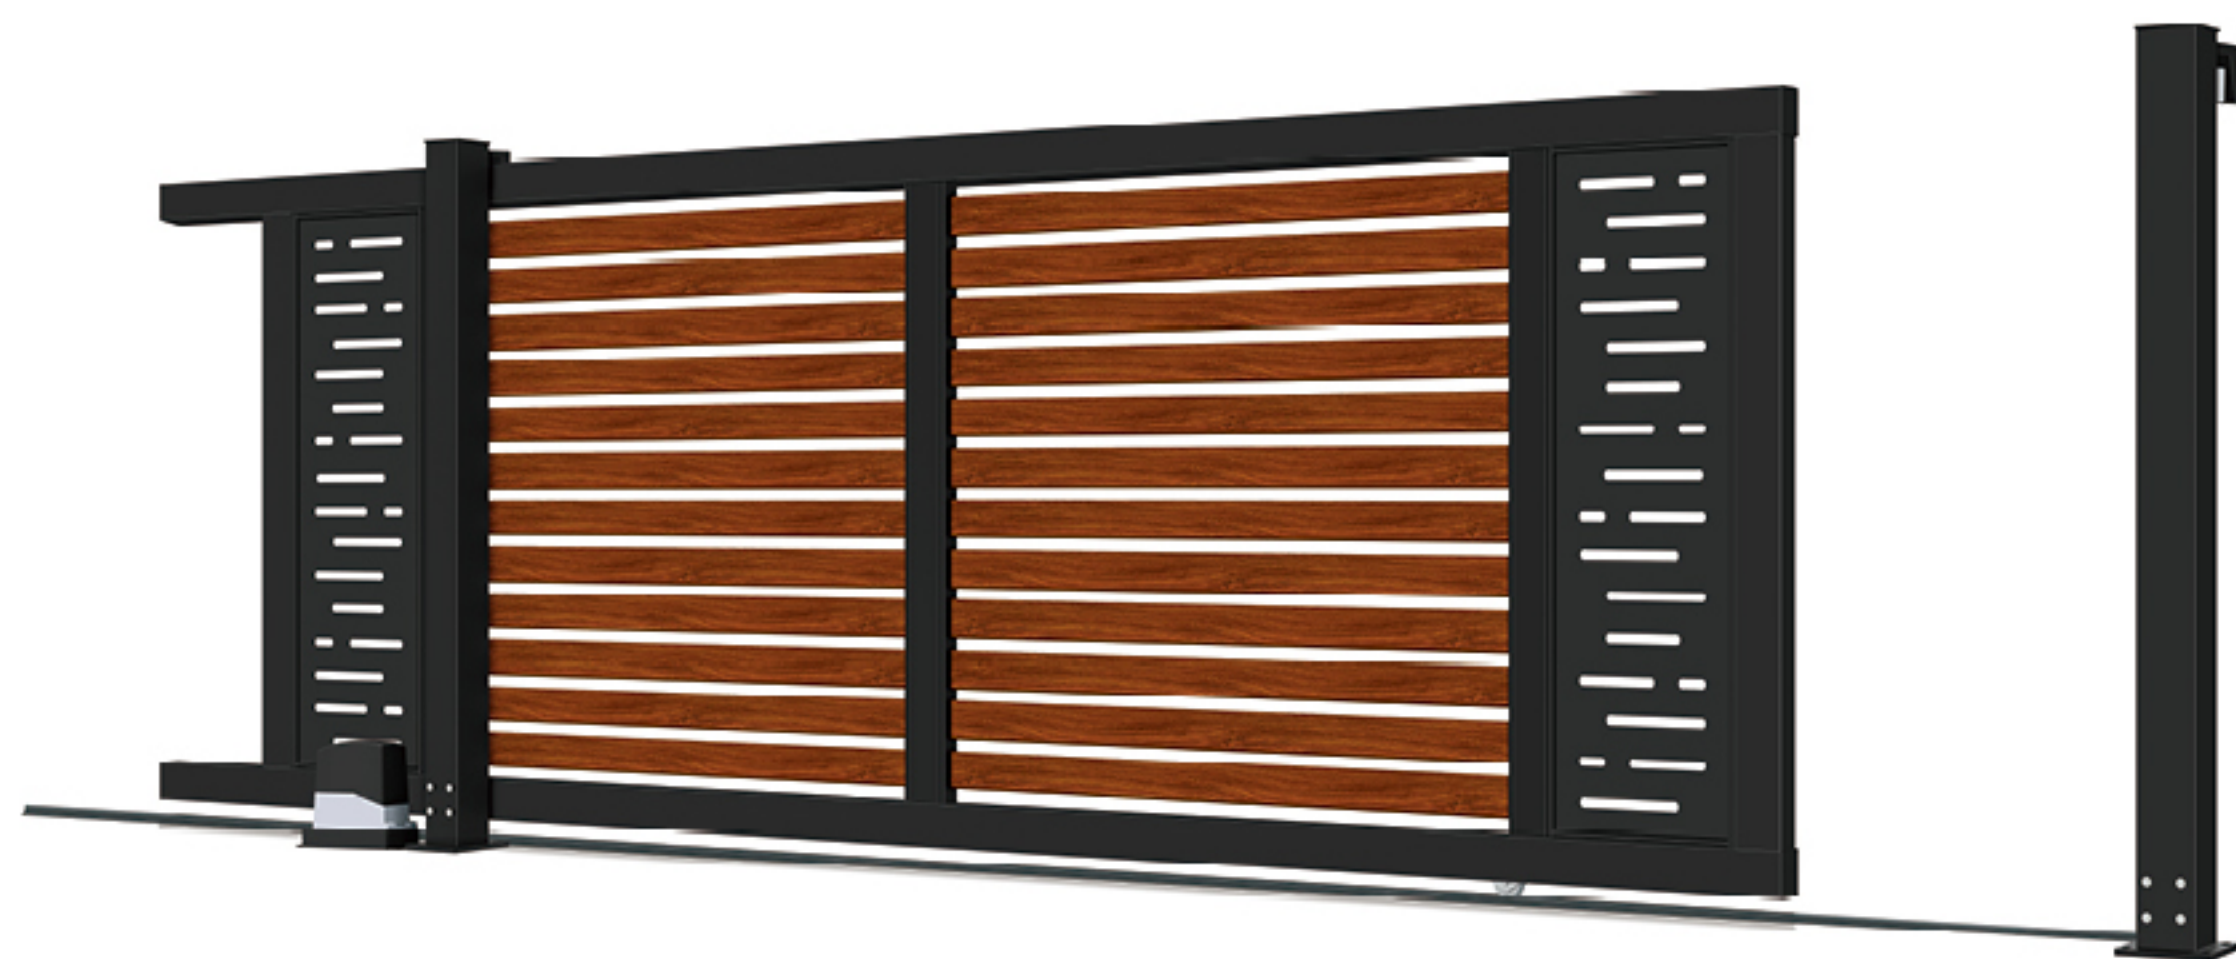

IHM-PY025

Standard Sliding Gate
平移门系列

门体采用高品质铝合金材料，坚固耐用
High-quality aluminum alloy, sturdy and durable