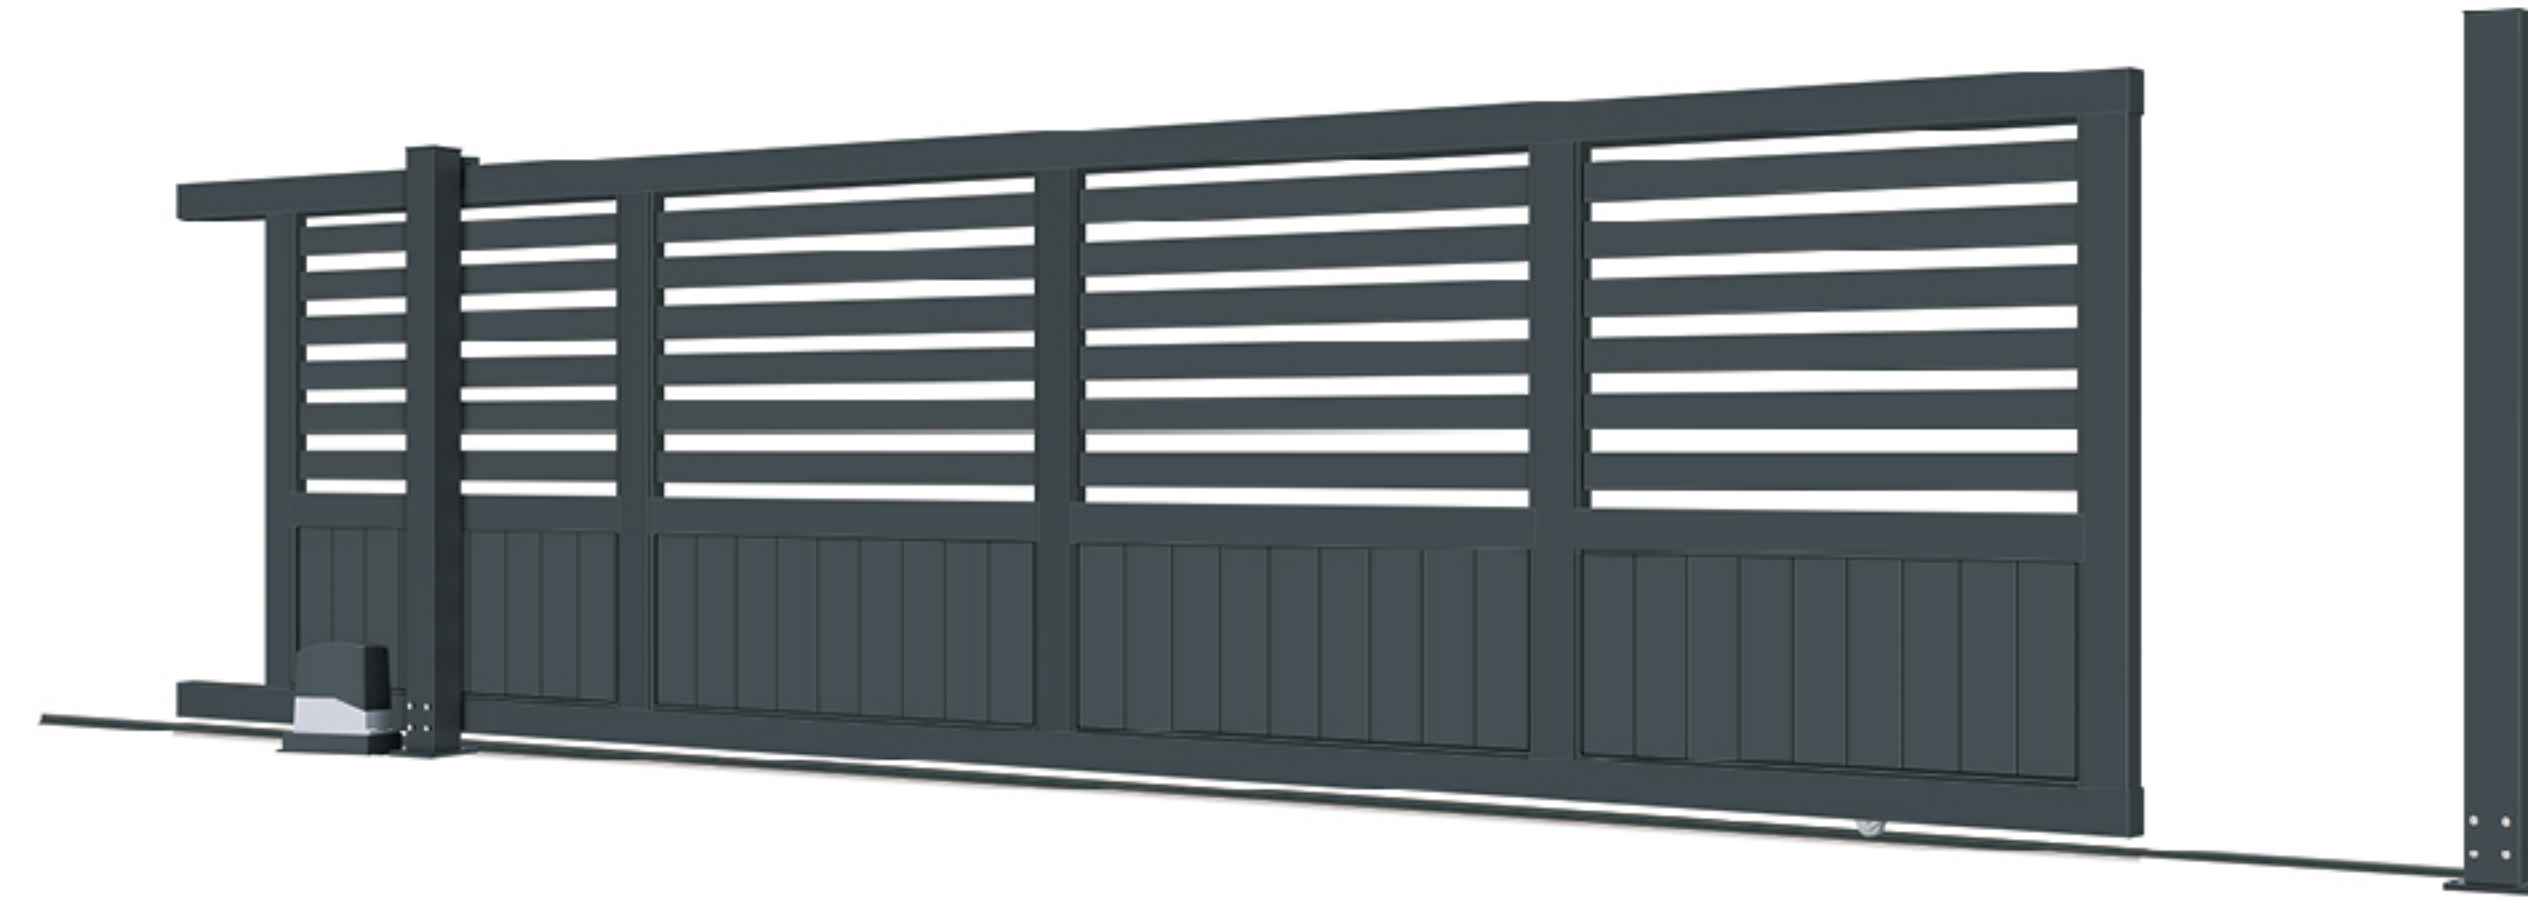

IHM-PY019

Standard Sliding Gate
平移门系列

半私密款式打造家居环境最佳搭配

Semi-private design, create excellent choice with courtyard