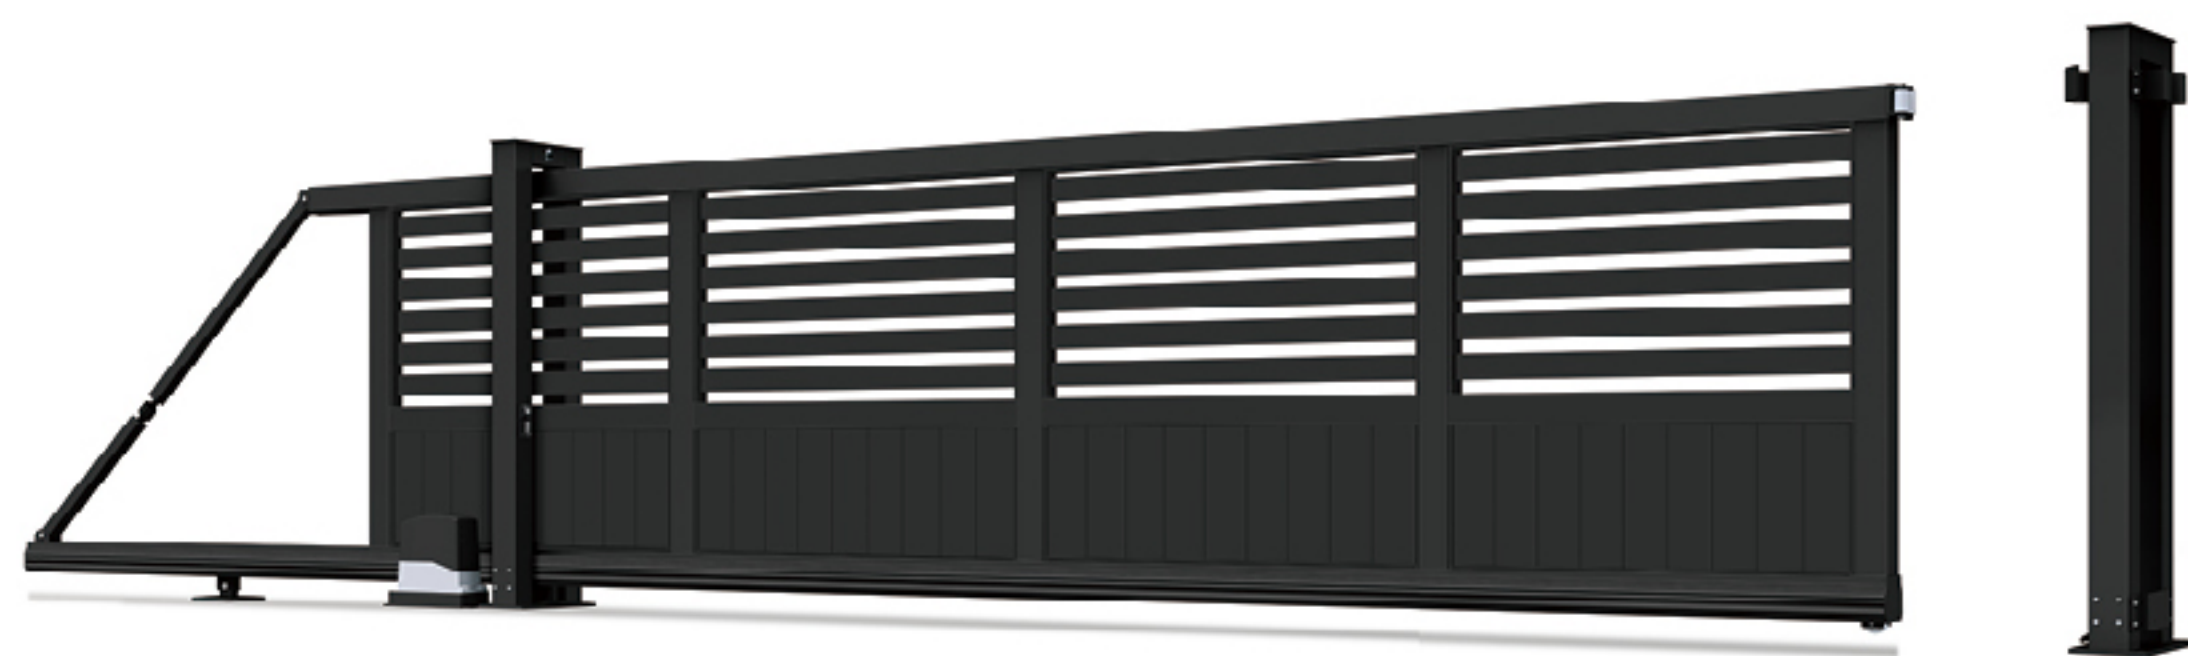

IHOME 爱家

CANTILEVER SLIDING GATE 悬浮庭院门

每一次创新都是新技术和个性化的融合

悬浮平移门外观庄重、气派，门体颜色丰富。采用无轨运行，无需预埋轨道，安装便捷、简单。在运行过程中，门体悬空行走，产品采用铝合金材料，款式众多。

兼容匹配大部分平移门电机，客户可根据自身喜好选配各品牌电机及安全保障系统。

Every innovation is a fusion of new technology and personalization.

Suspension linear sliding design, no need for any rails pre-laid on the ground, it's very easy and simple for installation and maintenance.

Extraordinary gate body is made of aluminum alloy comes in a variety of styles and colors.

IHM-XF030

Cantilever Sliding Gate
悬浮门系列

Specification diagram
产品规格示意图

IHM-XF016

Cantilever Sliding Gate
悬浮门系列

安装简单，只需固定三点安装底板便轻松完成安装。
Easy to install.
Completed by determining and fixing three installation baseboards.

IHM-XF037

Cantilever Sliding Gate
悬浮门系列

特殊后斜拉杆装置，有效防止门体下垂。
Unique back pull rod design, effectively prevent the door from sagging.

IHM-XF019

Cantilever Sliding Gate
悬浮门系列

IHM -XF020

Cantilever Sliding Gate
悬浮门系列