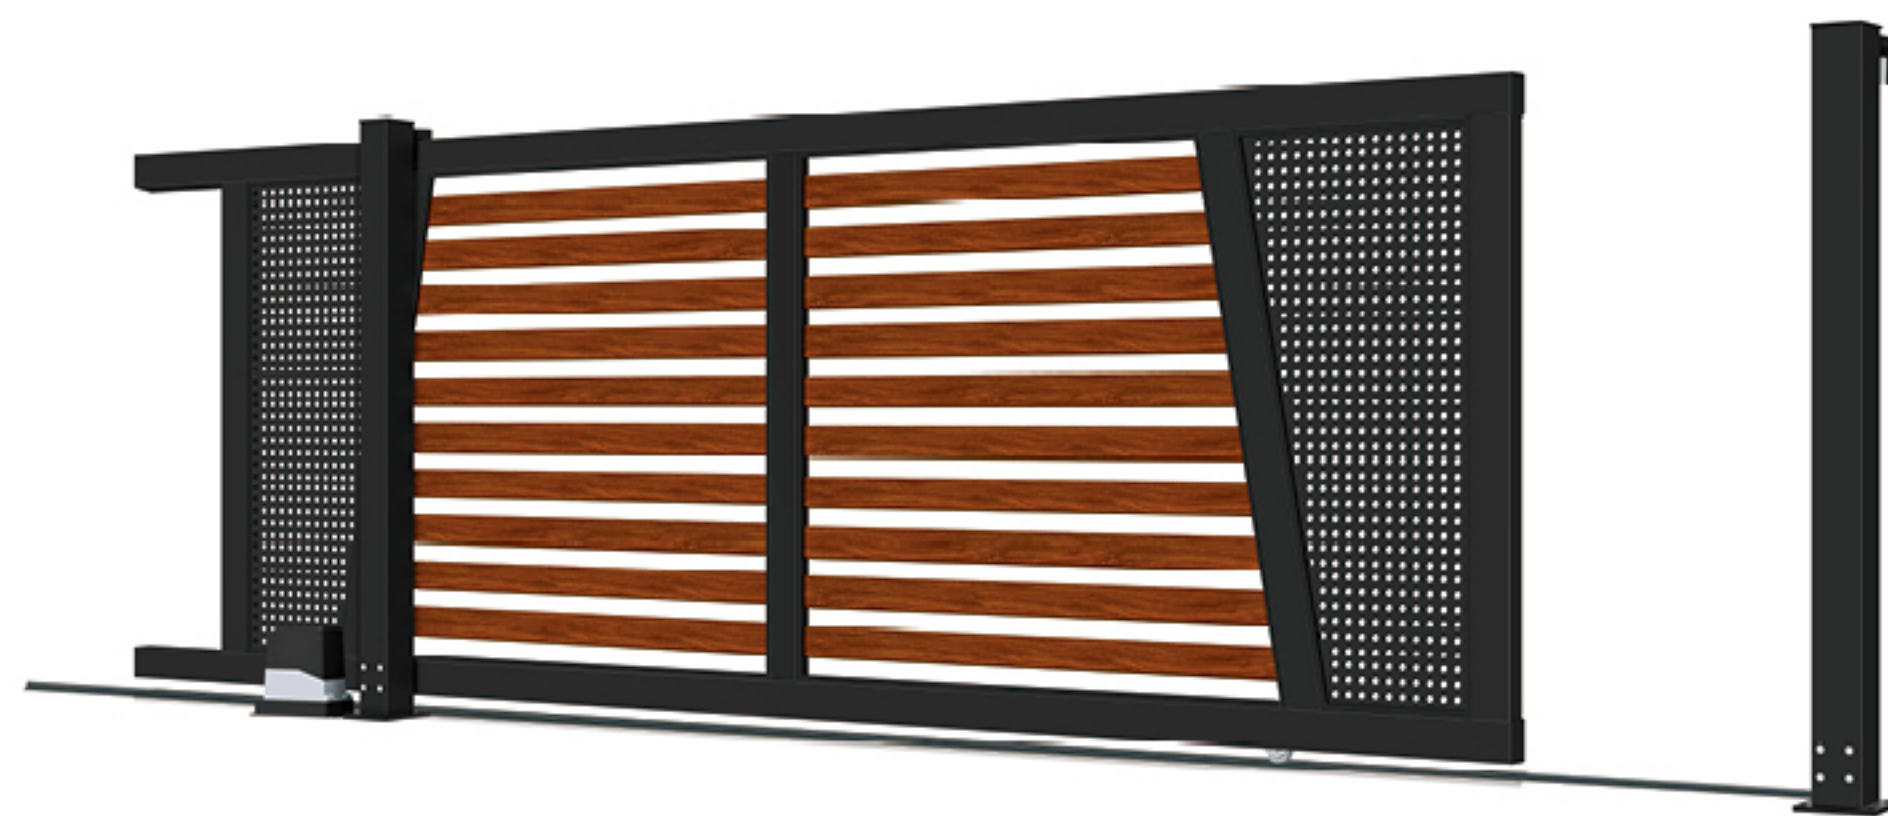

IHM-PY031

Standard Sliding Gate
平移门系列