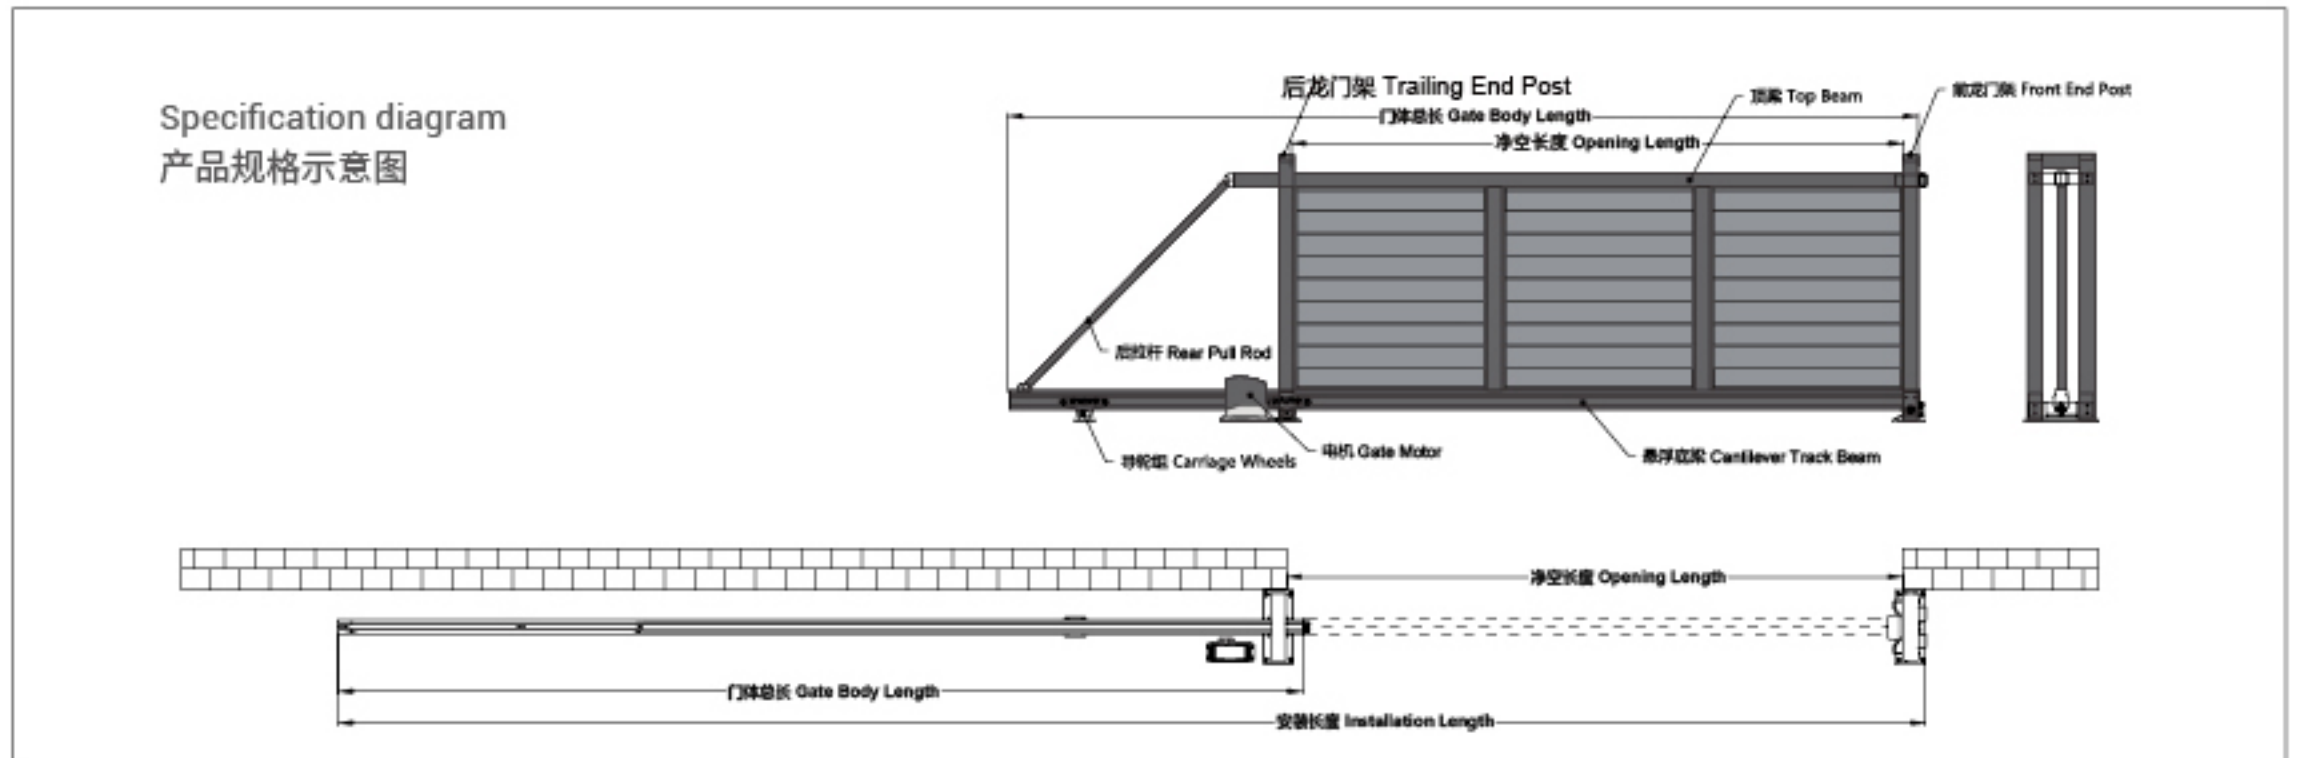

IHM-XF013
Cantilever Sliding Gate
悬浮门系列