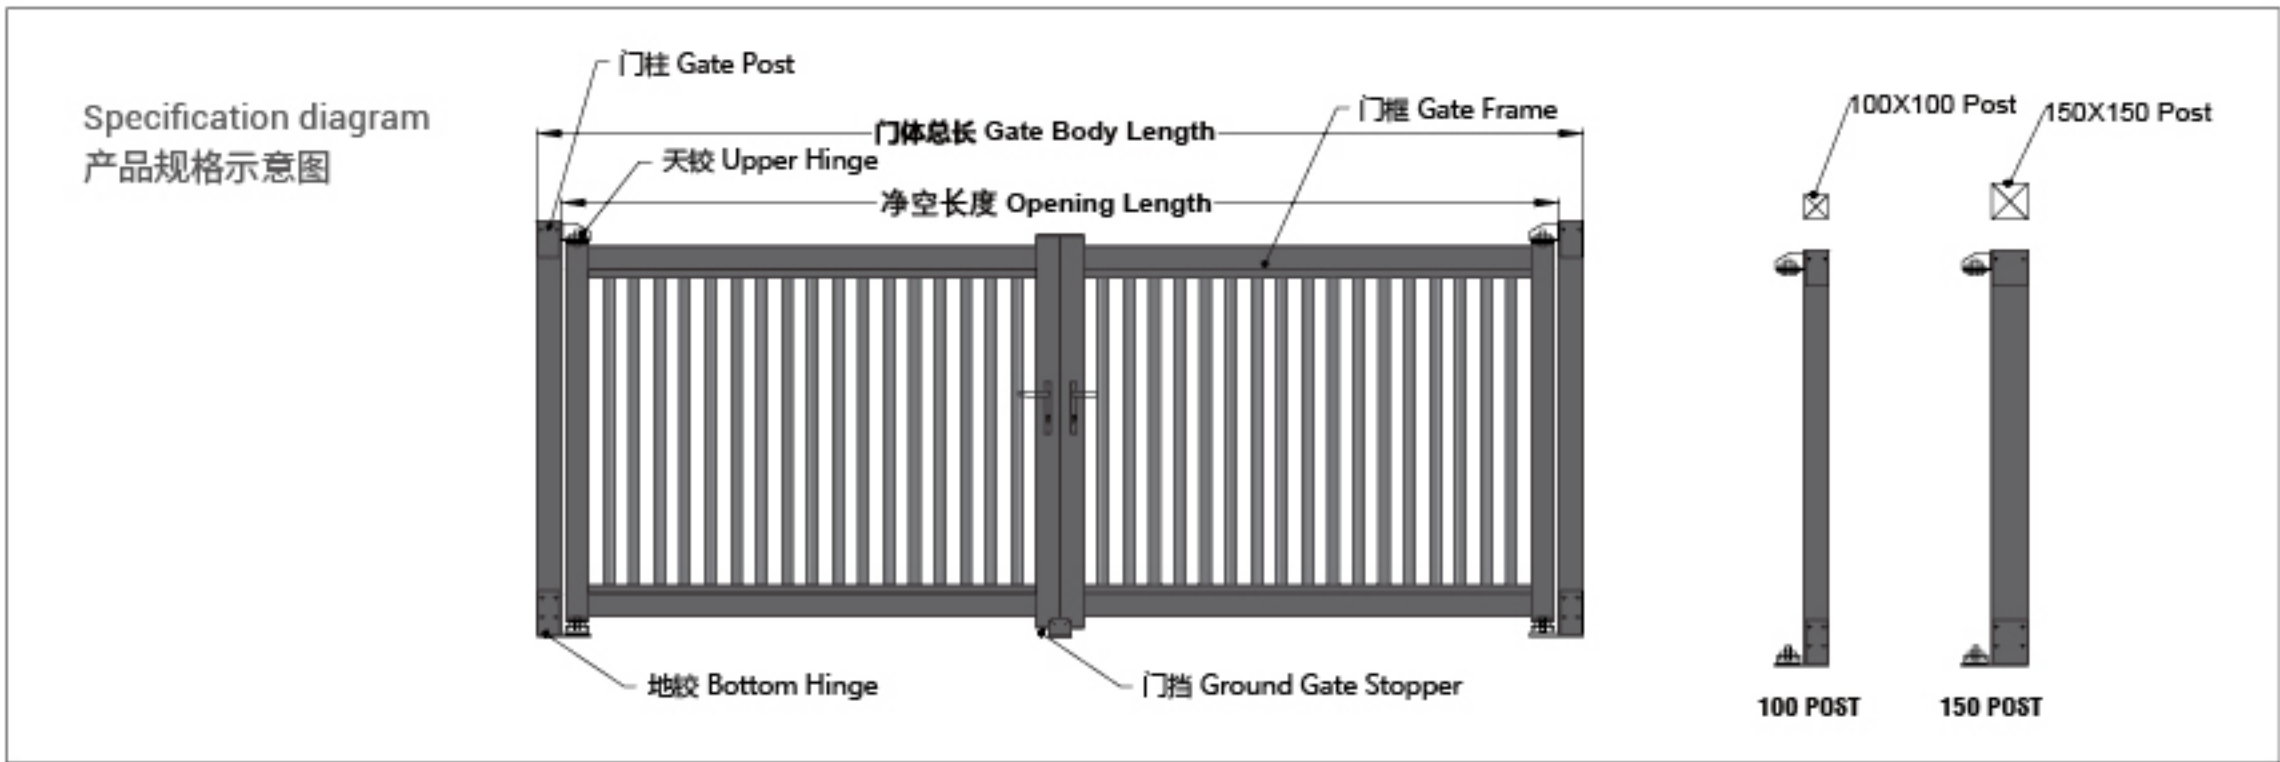

Installation of aluminum alloy gate for beautiful houses. Not only is guard home safe, but also it can beautify the community environment.

IHM-PK033

Swing Gate
平开门系列

水平百叶设计，向下 55° 放置，通风透气，兼具美学与隐私

Horizontal louver elements placed at a downward 55-degree angle, allowing for airflow balance the aesthetics and privacy.