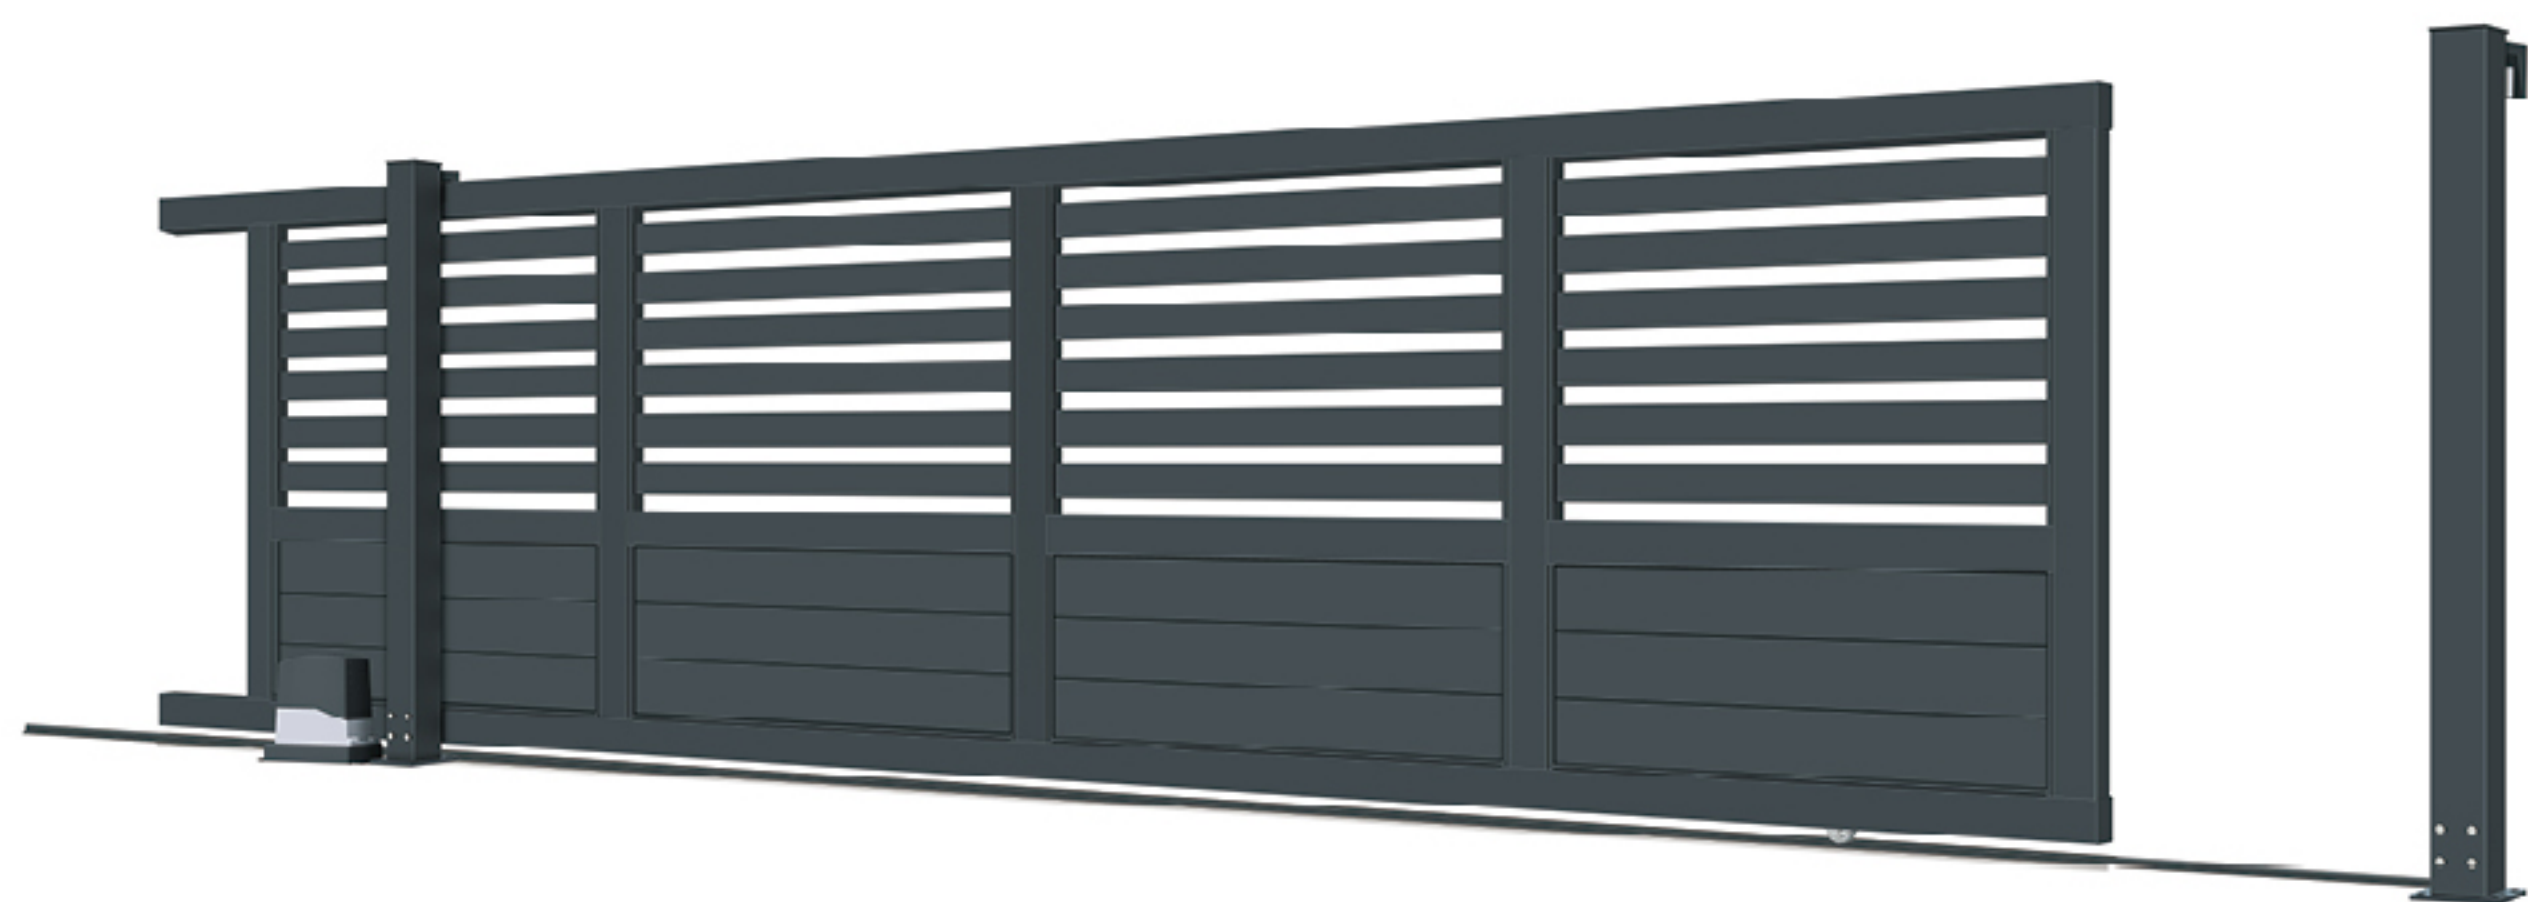

IHM-PY017

Standard Sliding Gate
平移门系列

与悬臂门相比更经济实惠 款
Economical option compared with cantilever sliding gate

IHM-PY021

Standard Sliding Gate
平移门系列

款式多样，个性化定制，让庭院极富特色
Fashionable and diverse design, personalized customization, create a distinctive courtyard.