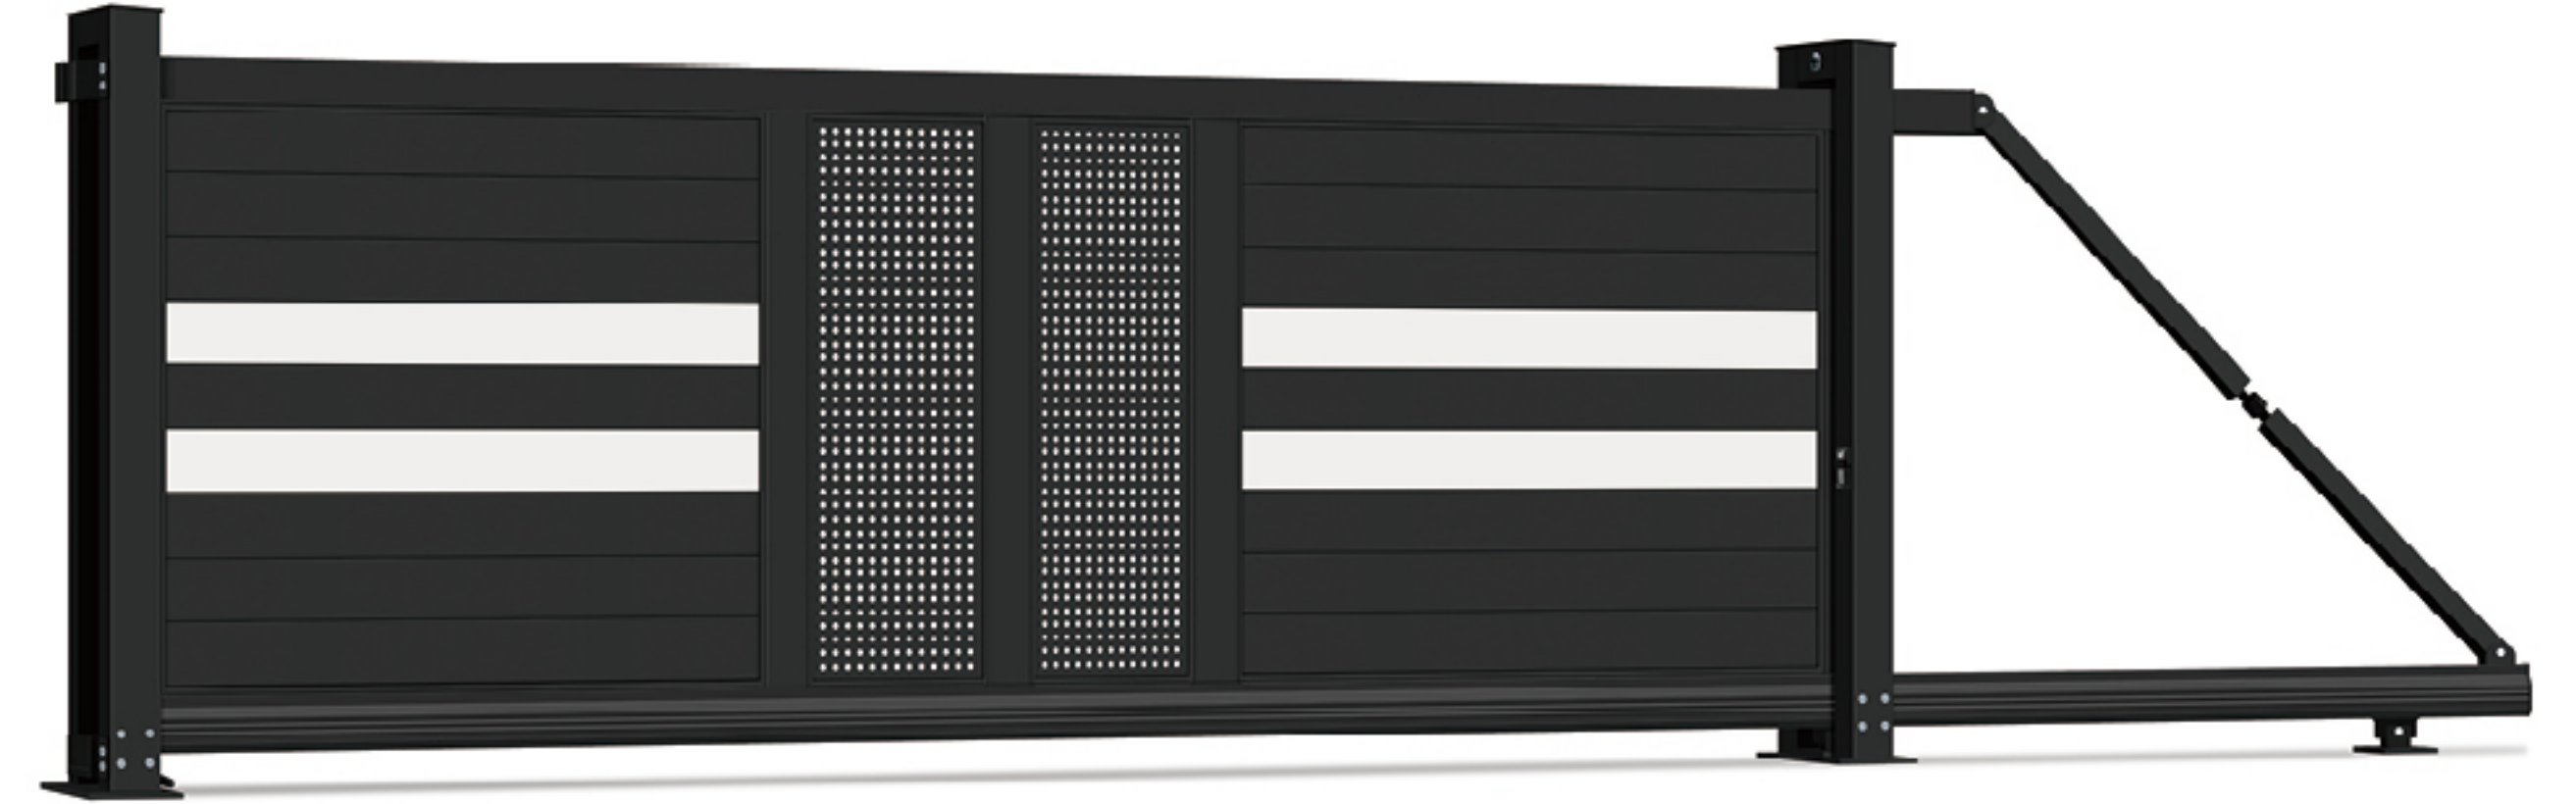

IHOME 爱家

CANTILEVER SLIDING GATE 悬浮庭院门

每一次创新都是新技术和个性化的融合

悬浮平移门外观庄重、气派，门体颜色丰富。采用无轨运行，无需预埋轨道，安装便捷、简单。在运行过程中，门体悬空行走，产品采用铝合金材料，款式众多。

兼容匹配大部分平移门电机，客户可根据自身喜好选配各品牌电机及安全保障系统。

Every innovation is a fusion of new technology and personalization.

IHM-XF033

Cantilever Sliding Gate
悬浮门系列

IHOME 爱家 · 悬浮门系列

采用优质工业级 6063-T5 铝材拼装铆接而成，结构严密，安装简单，操作简便。
门体采用螺丝隐藏式结构设计，既牢固又美观大气。
净空长度按具体工程项目要求和个性化需求，为您量身定制。

Excellent industrial-grade aluminum alloy 6063-T5 adopts reasonable structure and unique design.
Assembling and riveted gate bodies are easy to install.
Hidden screw structure supplies you with solid, dustproof and generous.
Exclusive made to your clearance opening measurements according to real project.

IHM-XF017

Cantilever Sliding Gate
悬浮门系列

精心设计悬浮底梁，配套特制导轮组，有效承载门体重量及环境因素影响。
Well designed suspension bottom beam paired with unique bearing wheel group provide good stability and free from environmental impact.

IHM-XF030

Cantilever Sliding Gate
悬浮门系列

Specification diagram
产品规格示意图

IHM-XF016

Cantilever Sliding Gate
悬浮门系列

安装简单，只需固定三点安装底板便轻松完成安装。
Easy to install.
Completed by determining and fixing three installation baseboards.