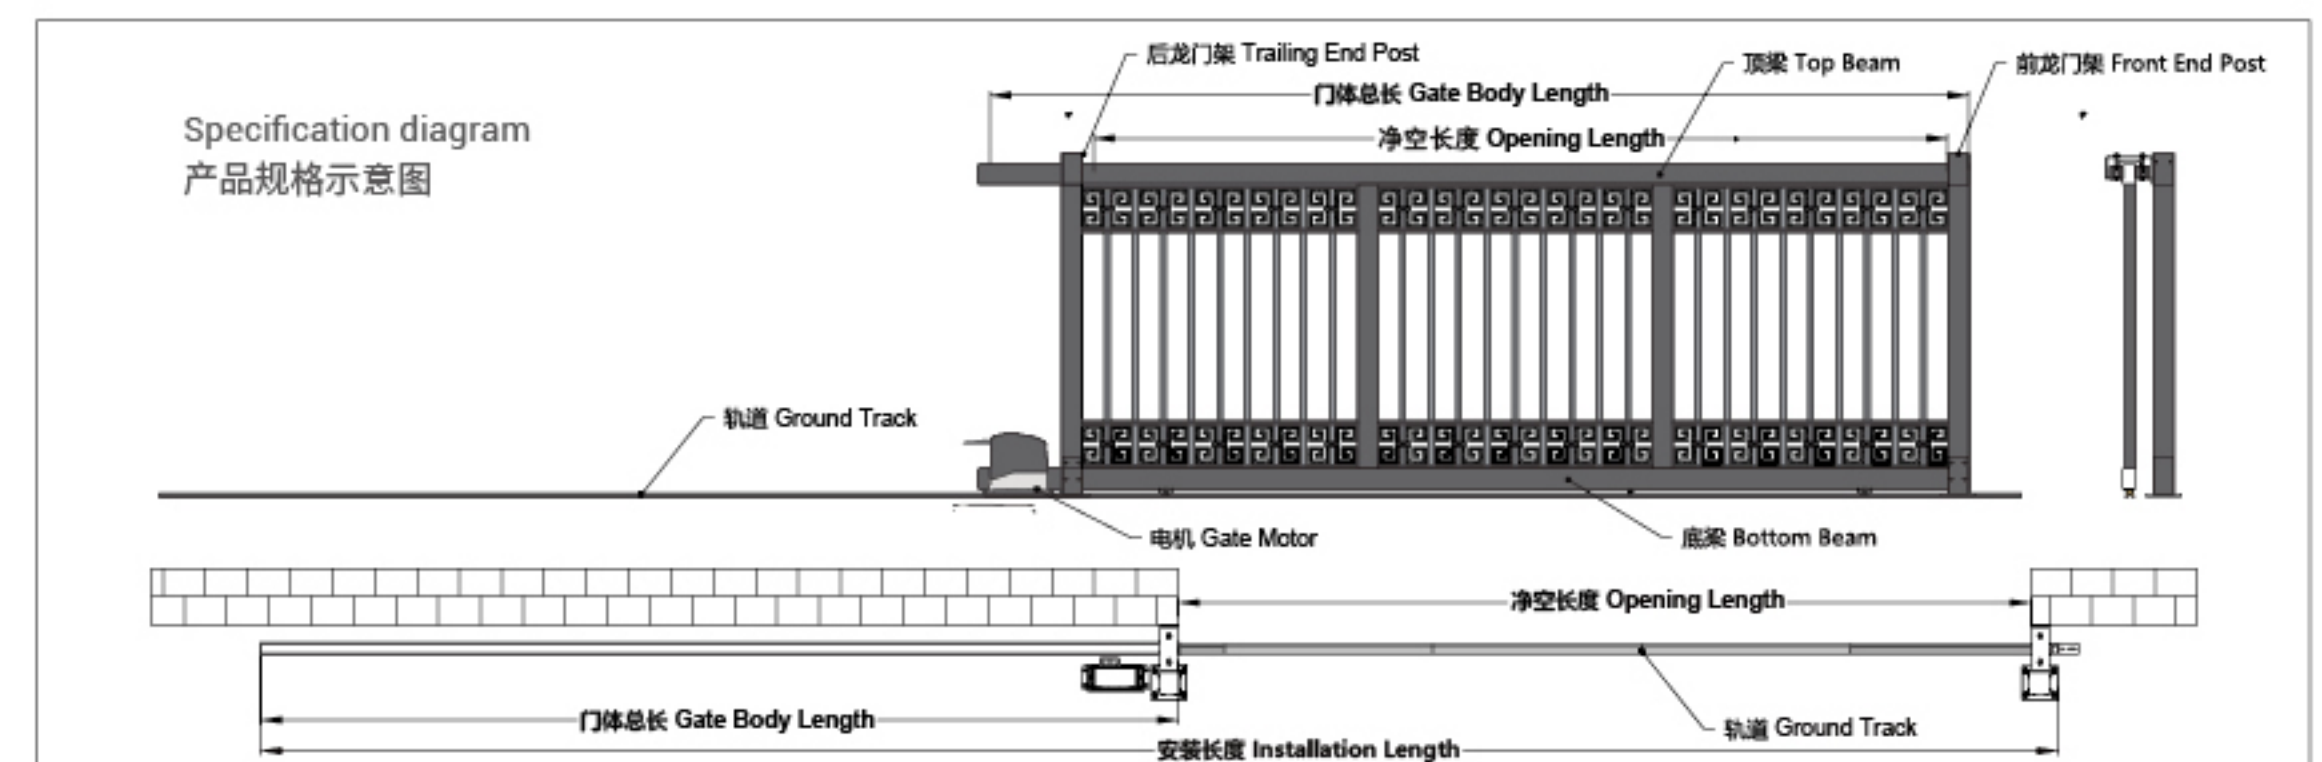

IHM-PY034

Standard Sliding Gate
平移门系列