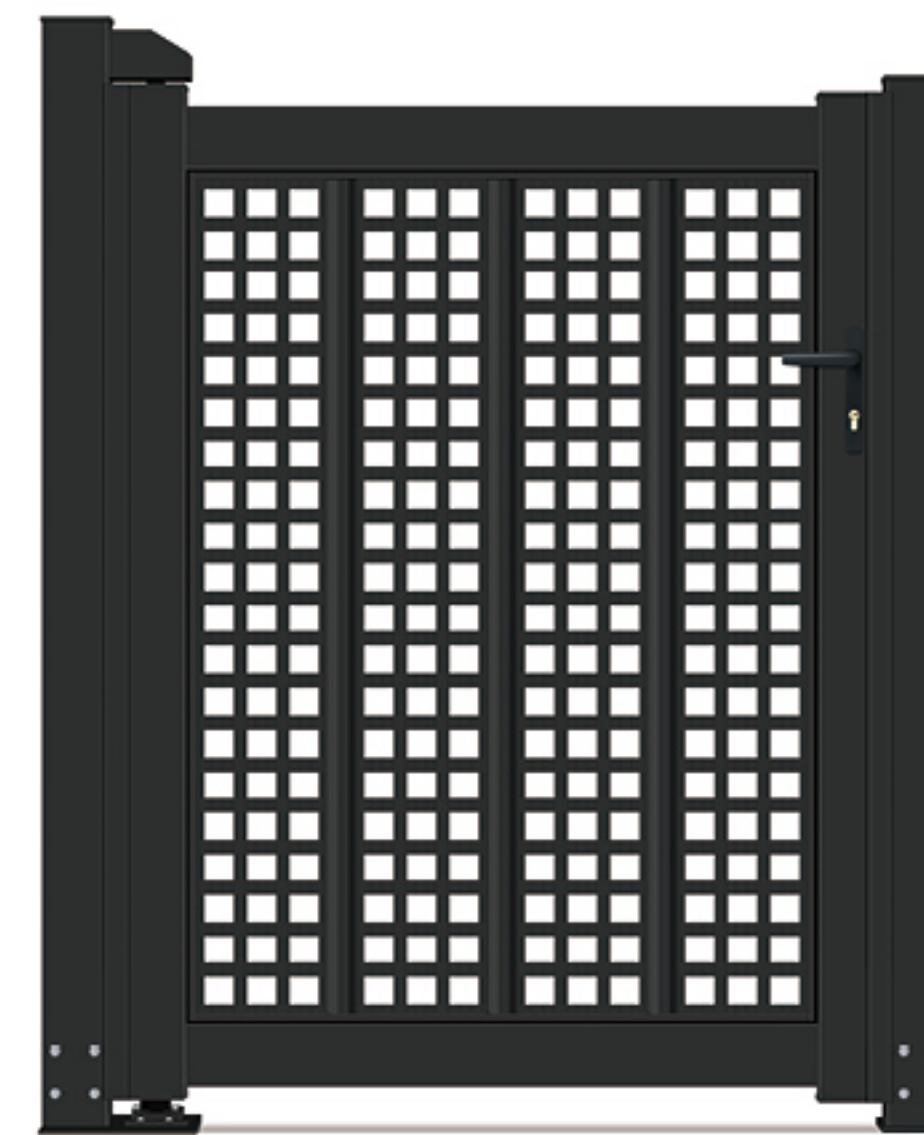

仿木和树状雕刻板创造独一无二的设计
Wood-like and tree-shaped carving features to create a unique one-of-a-kind design.

IHM-DK011

Pedestrian Gate
单开门系列

IHM-DK035

Pedestrian Gate
单开门系列

IHM-DK032

Pedestrian Gate
单开门系列

IHM-DK034