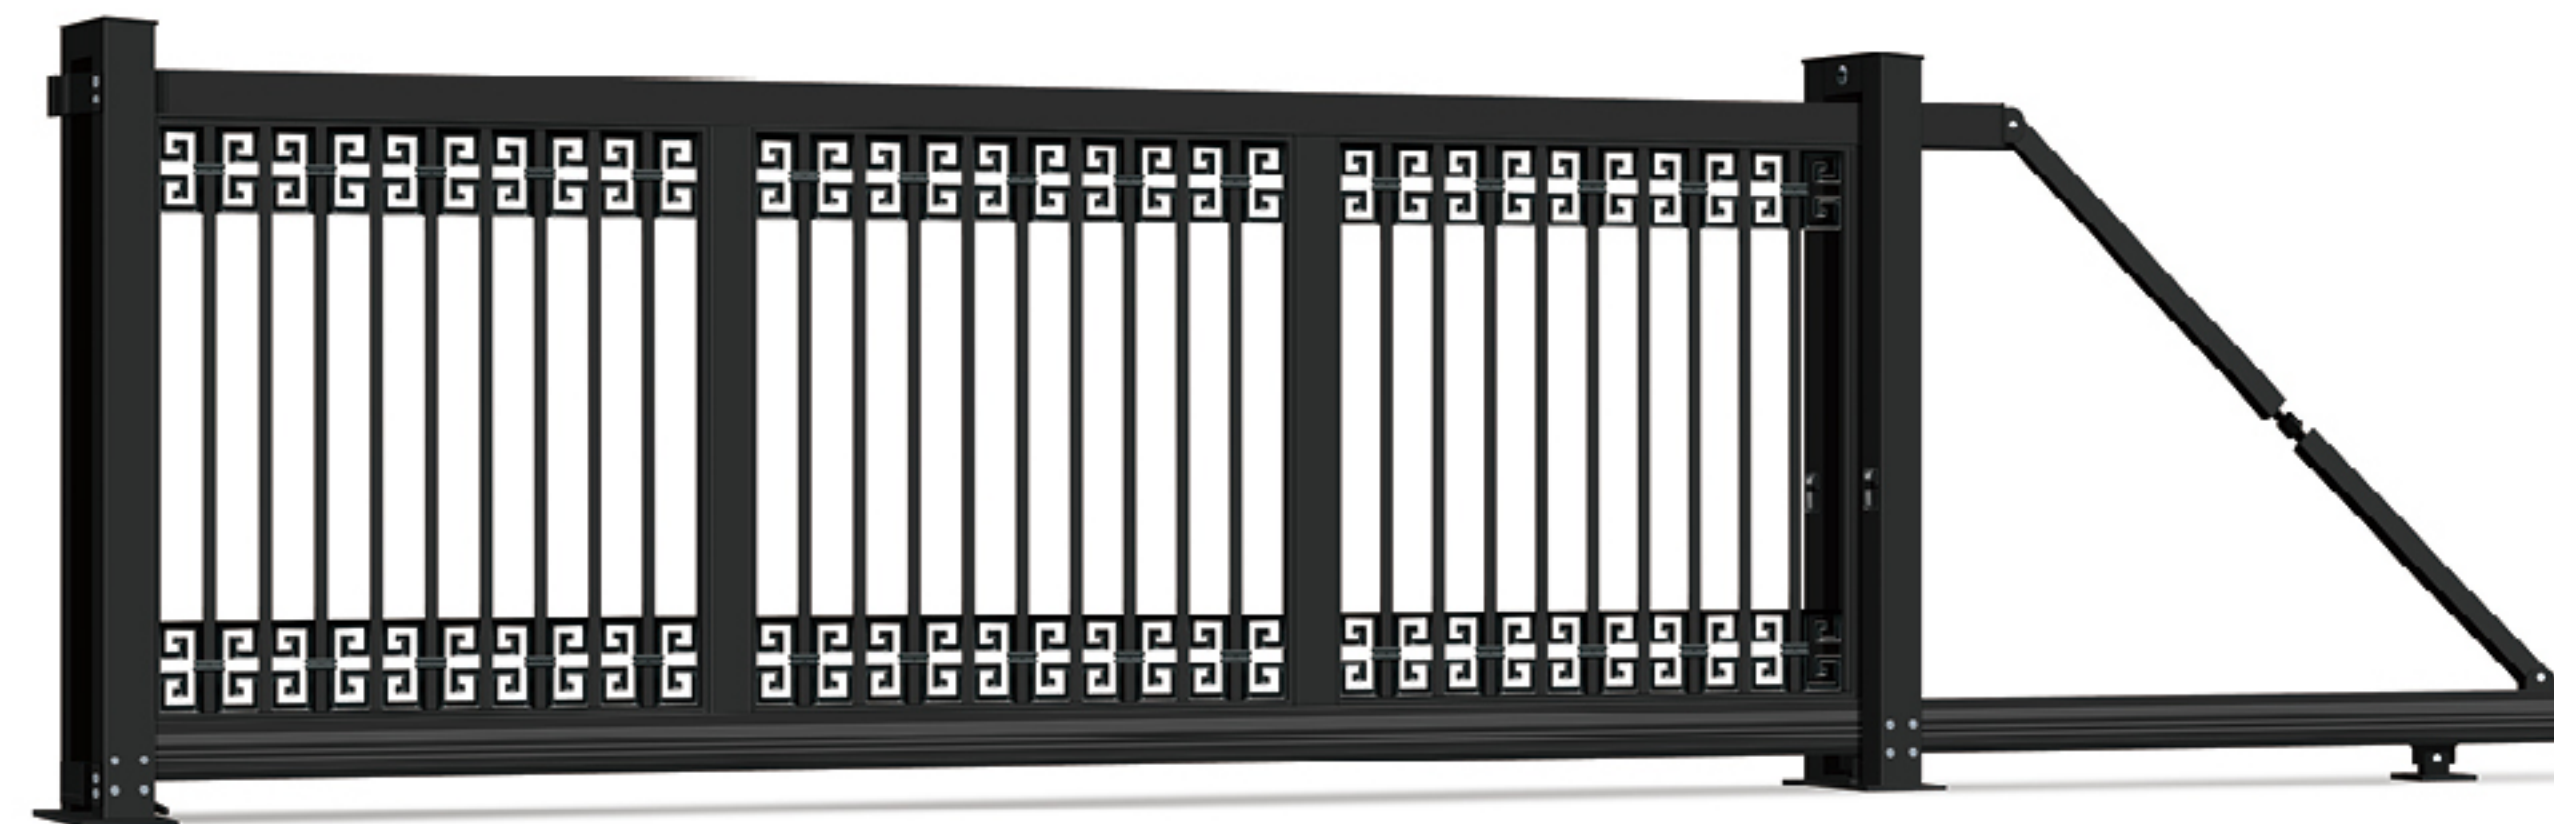

IHM-XF034

Cantilever Sliding Gate
悬浮门系列

精选铸铝门花为大门增添艺术气息
Casting aluminum ornament makes your courtyard gate artistic characteristics and attractive.