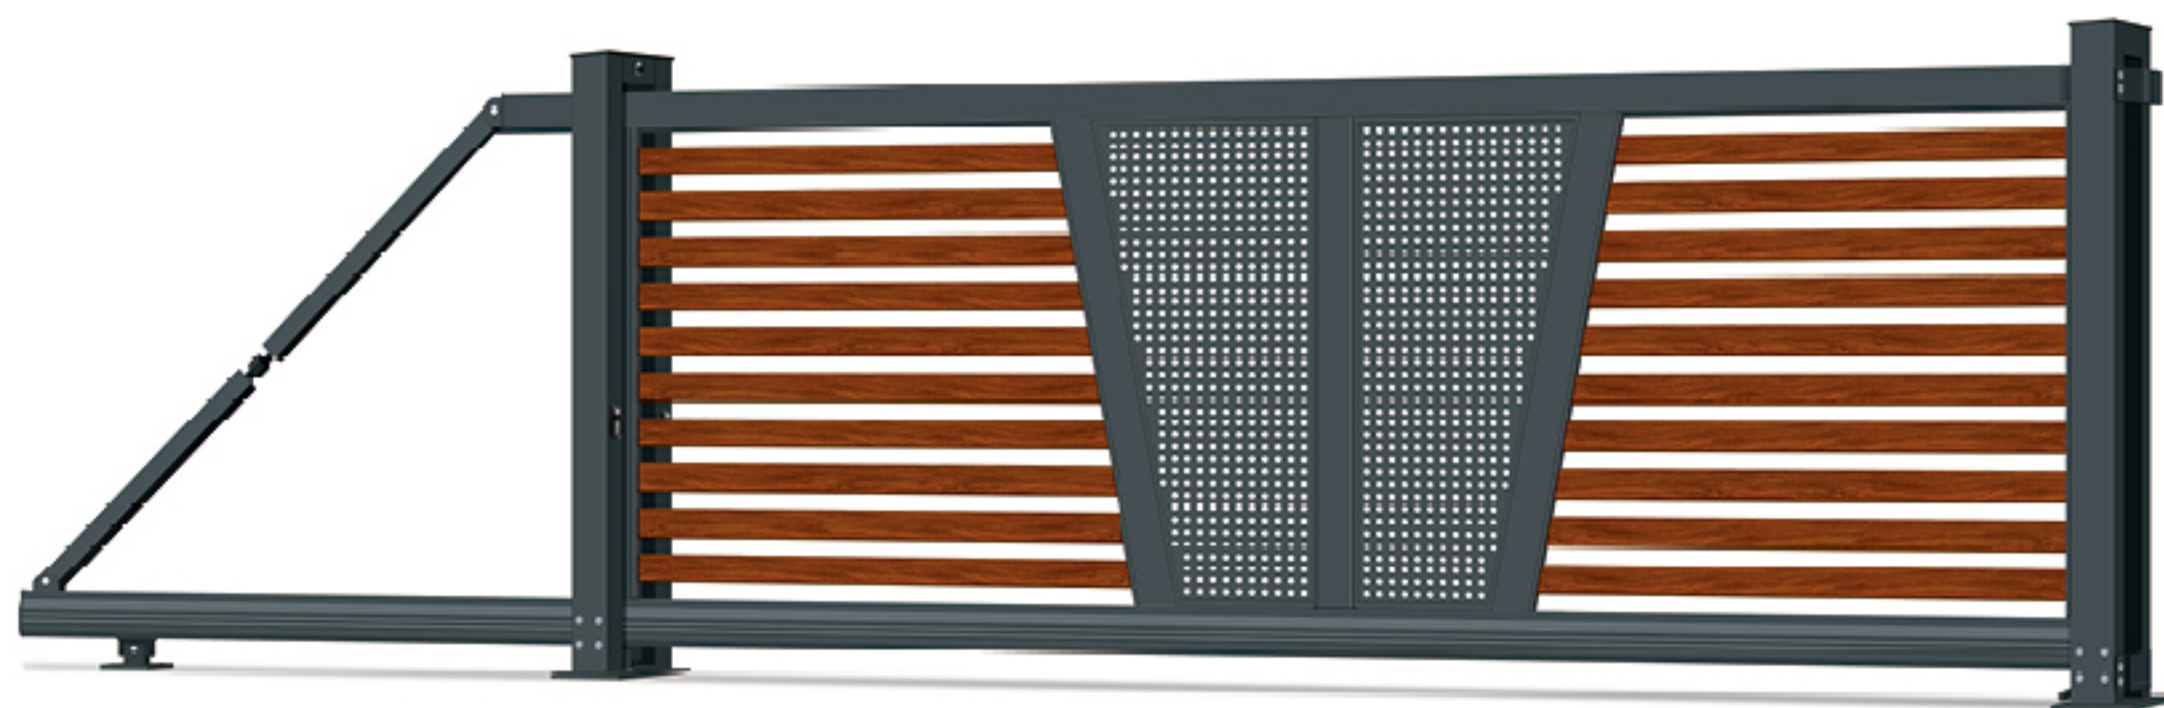

IHOME 爱家

CANTILEVER SLIDING GATE 悬浮庭院门

每一次创新都是新技术和个性化的融合

悬浮平移门外观庄重、气派，门体颜色丰富。采用无轨运行，无需预埋轨道，安装便捷、简单。在运行过程中，门体悬空行走，产品采用铝合金材料，款式众多。

兼容匹配大部分平移门电机，客户可根据自身喜好选配各品牌电机及安全保障系统。

Every innovation is a fusion of new technology and personalization.

Suspension linear sliding design, no need for any rails pre-laid on the ground, it's very easy and simple for installation and maintenance.

Extraordinary gate body is made of aluminum alloy comes in a variety of styles and colors.

IHM-XF017

Cantilever Sliding Gate
悬浮门系列

精心设计悬浮底梁，配套特制导轮组，有效承载门体重量及环境因素影响。
Well designed suspension bottom beam paired with unique bearing wheel group provide good stability and free from environmental impact.

IHM-XF030

Cantilever Sliding Gate
悬浮门系列

Specification diagram
产品规格示意图

IHM-XF016

Cantilever Sliding Gate
悬浮门系列

安装简单，只需固定三点安装底板便轻松完成安装。
Easy to install.
Completed by determining and fixing three installation baseboards.