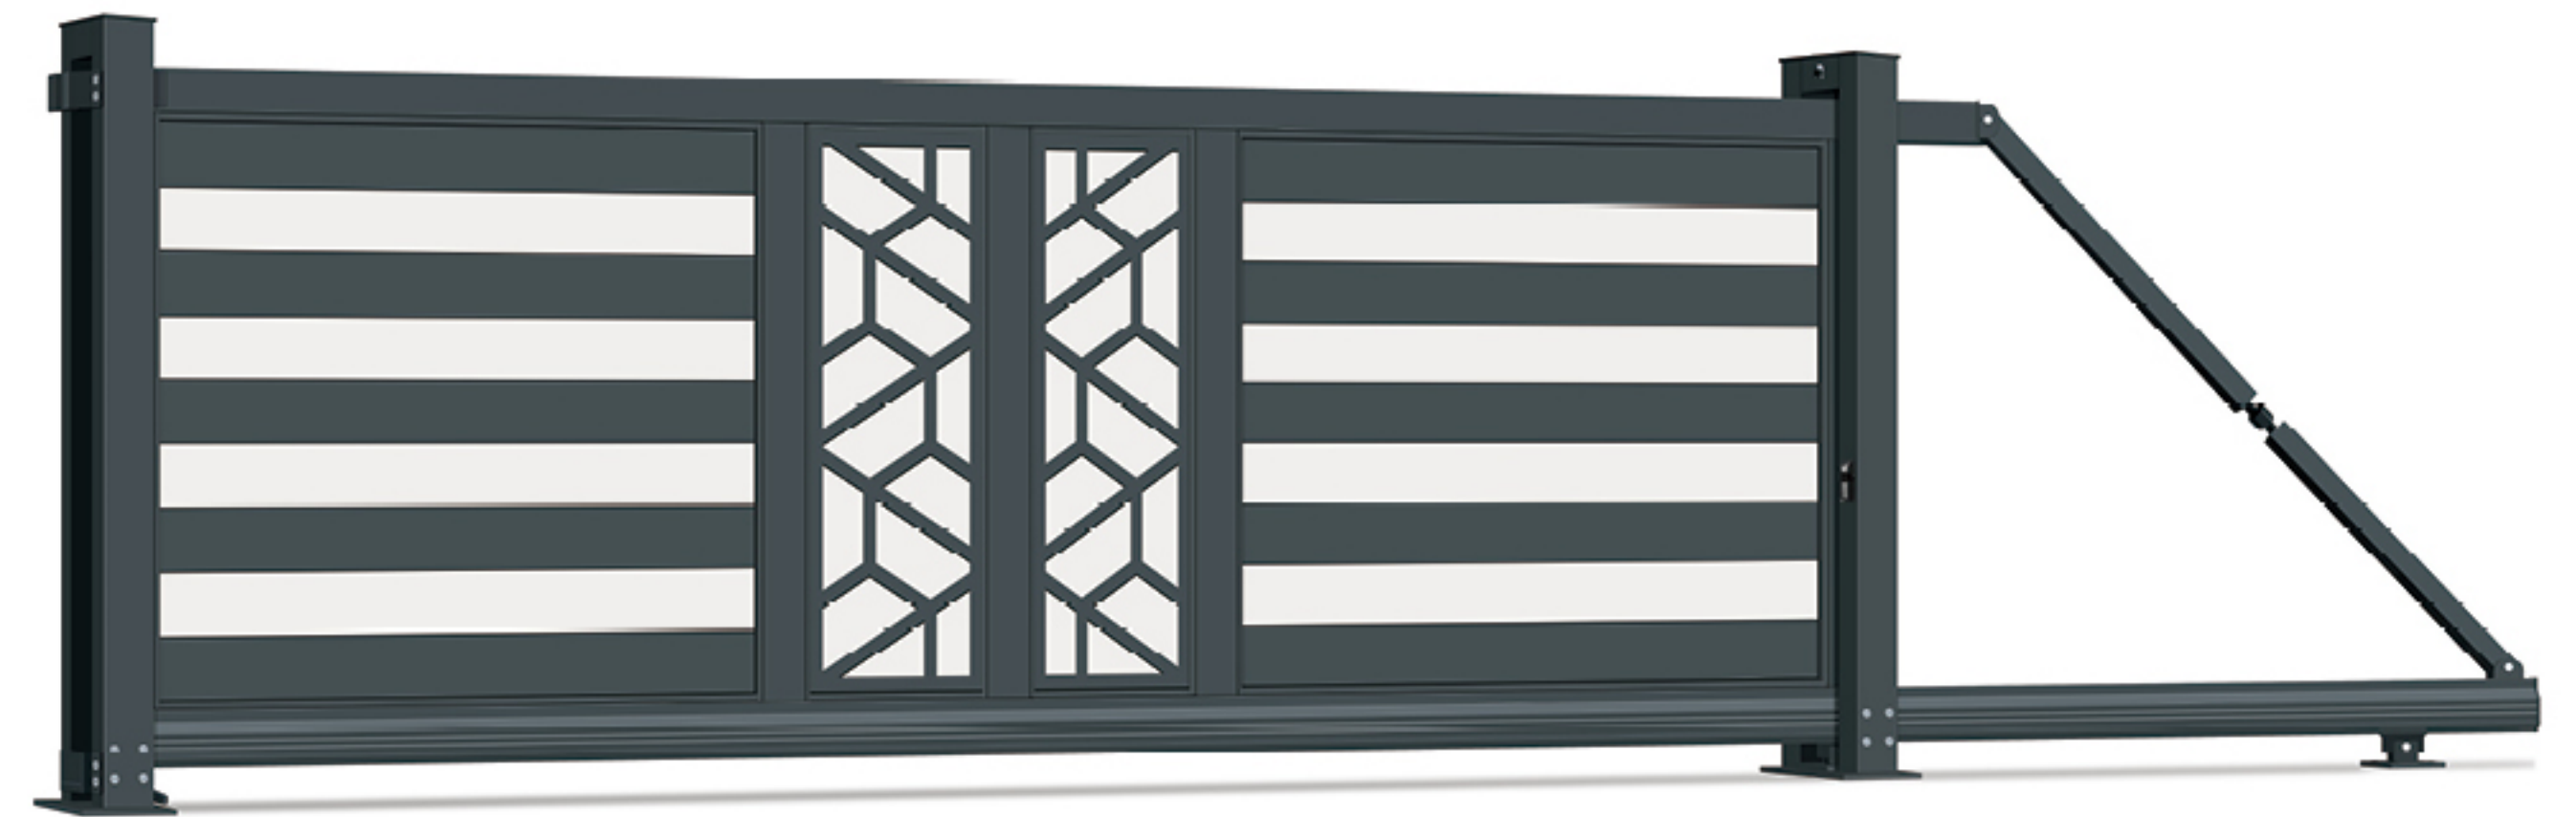

IHOME 爱家

CANTILEVER SLIDING GATE 悬浮庭院门

每一次创新都是新技术和个性化的融合

悬浮平移门外观庄重、气派，门体颜色丰富。采用无轨运行，无需预埋轨道，安装便捷、简单。在运行过程中，门体悬空行走，产品采用铝合金材料，款式众多。

兼容匹配大部分平移门电机，客户可根据自身喜好选配各品牌电机及安全保障系统。

Every innovation is a fusion of new technology and personalization.

Suspension linear sliding design, no need for any rails pre-laid on the ground, it's very easy and simple for installation and maintenance.

Extraordinary gate body is made of aluminum alloy comes in a variety of styles and colors.

IHM-XF030

Cantilever Sliding Gate
悬浮门系列

Specification diagram
产品规格示意图

IHM-XF016

Cantilever Sliding Gate
悬浮门系列

安装简单，只需固定三点安装底板便轻松完成安装。
Easy to install.
Completed by determining and fixing three installation baseboards.

IHM-XF037

Cantilever Sliding Gate
悬浮门系列

特殊后斜拉杆装置，有效防止门体下垂。
Unique back pull rod design, effectively prevent the door from sagging.

IHM-XF019

Cantilever Sliding Gate
悬浮门系列

IHM -XF020

Cantilever Sliding Gate
悬浮门系列