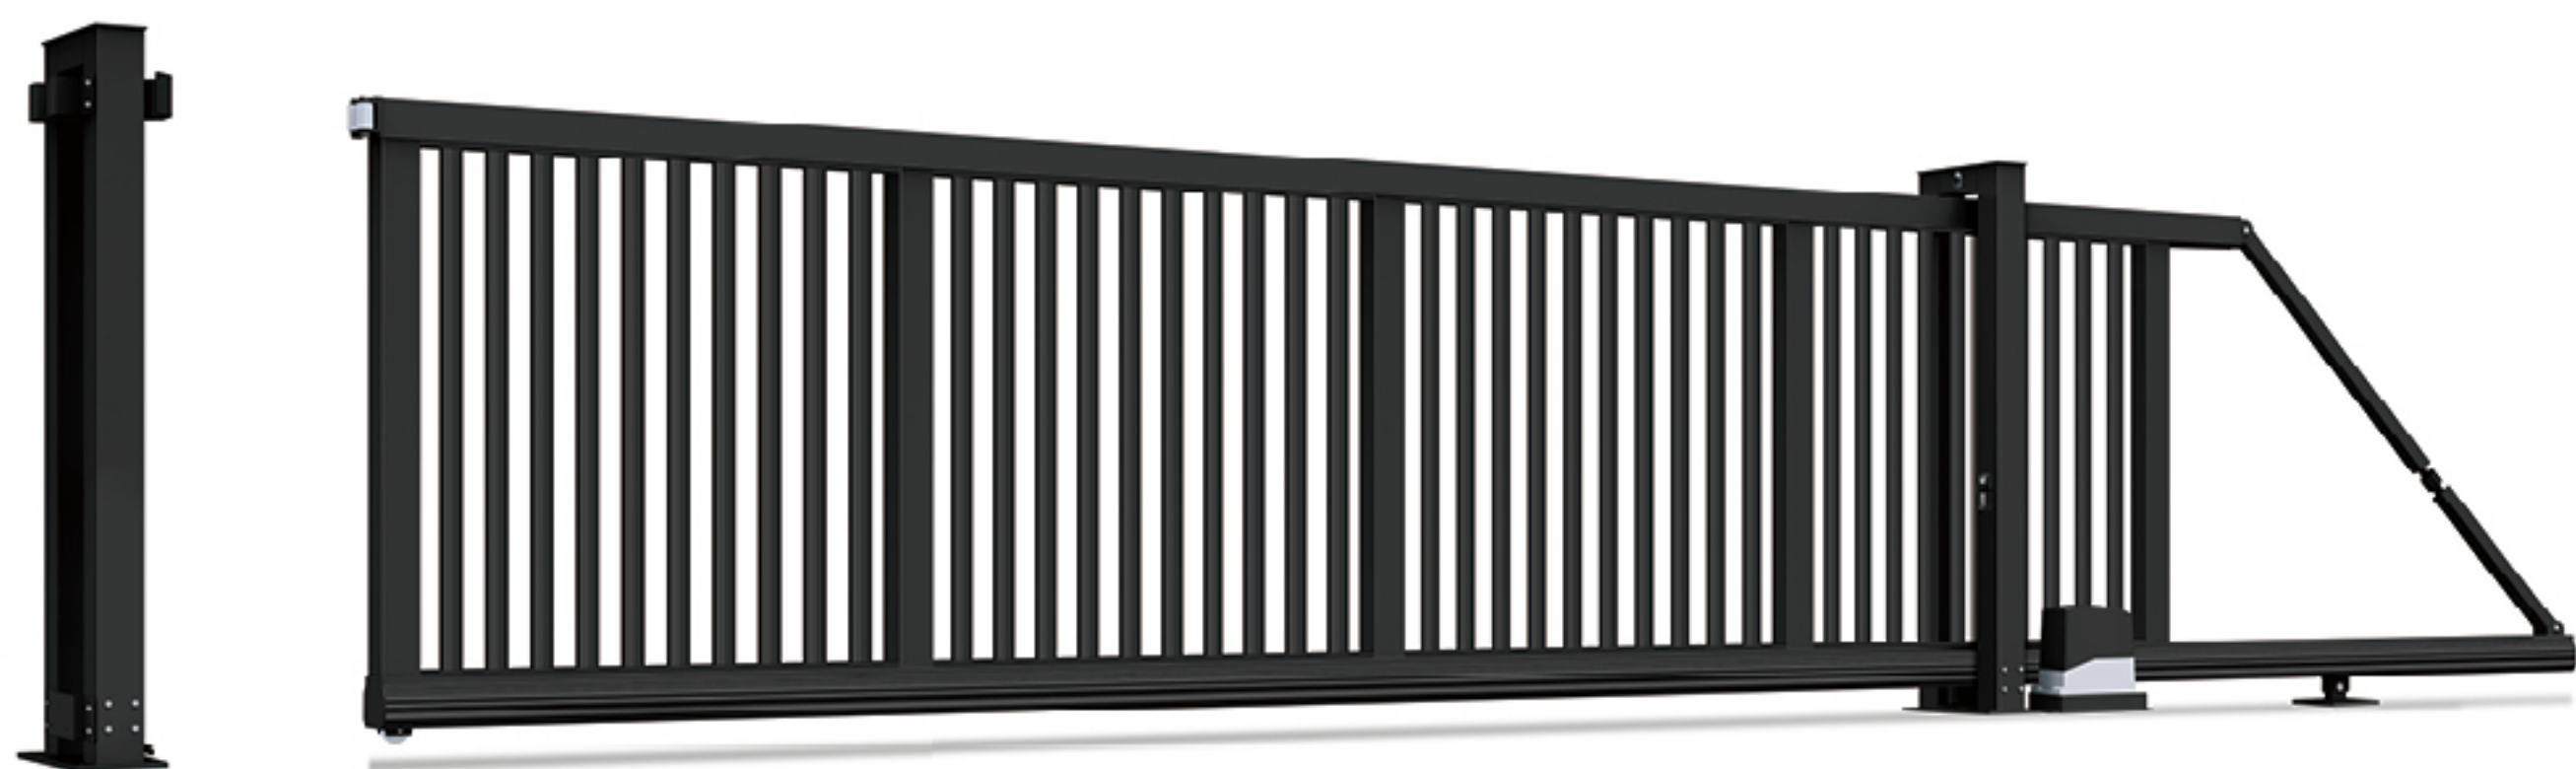

IHOME 爱家

CANTILEVER SLIDING GATE 悬浮庭院门

每一次创新都是新技术和个性化的融合

悬浮平移门外观庄重、气派，门体颜色丰富。采用无轨运行，无需预埋轨道，安装便捷、简单。在运行过程中，门体悬空行走，产品采用铝合金材料，款式众多。

兼容匹配大部分平移门电机，客户可根据自身喜好选配各品牌电机及安全保障系统。

Every innovation is a fusion of new technology and personalization.

Suspension linear sliding design, no need for any rails pre-laid on the ground, it's very easy and simple for installation and maintenance.

Extraordinary gate body is made of aluminum alloy comes in a variety of styles and colors.

IHM-XF011

Cantilever Sliding Gate
悬浮门系列

经典竖杆款式，简洁而优美，更具环境适应性
Classic vertical grill design style, gently bring out the simple beauty of life, easy to all-match.

IHM-XF035

Cantilever Sliding Gate
悬浮门系列

多款精美铸铝装饰花件可供选择
A variety of exquisite cast aluminum decorative flower pieces to choose from

IHOME 爱家

STANDARD SLIDING GATE 平移庭院门

每道工序、环节，都有一群兢兢业业的人把控

门体采用铝型材制造而成，不生锈，无焊接，精良的拼接设计，简单的结构形式，性能卓越。安装简便，适应性强，电机过载保护。手动离合，运行稳定、安静、顺畅、安全性能高，故障率极低。

Every process and craftsmanship is controlled by experienced craftsmen.