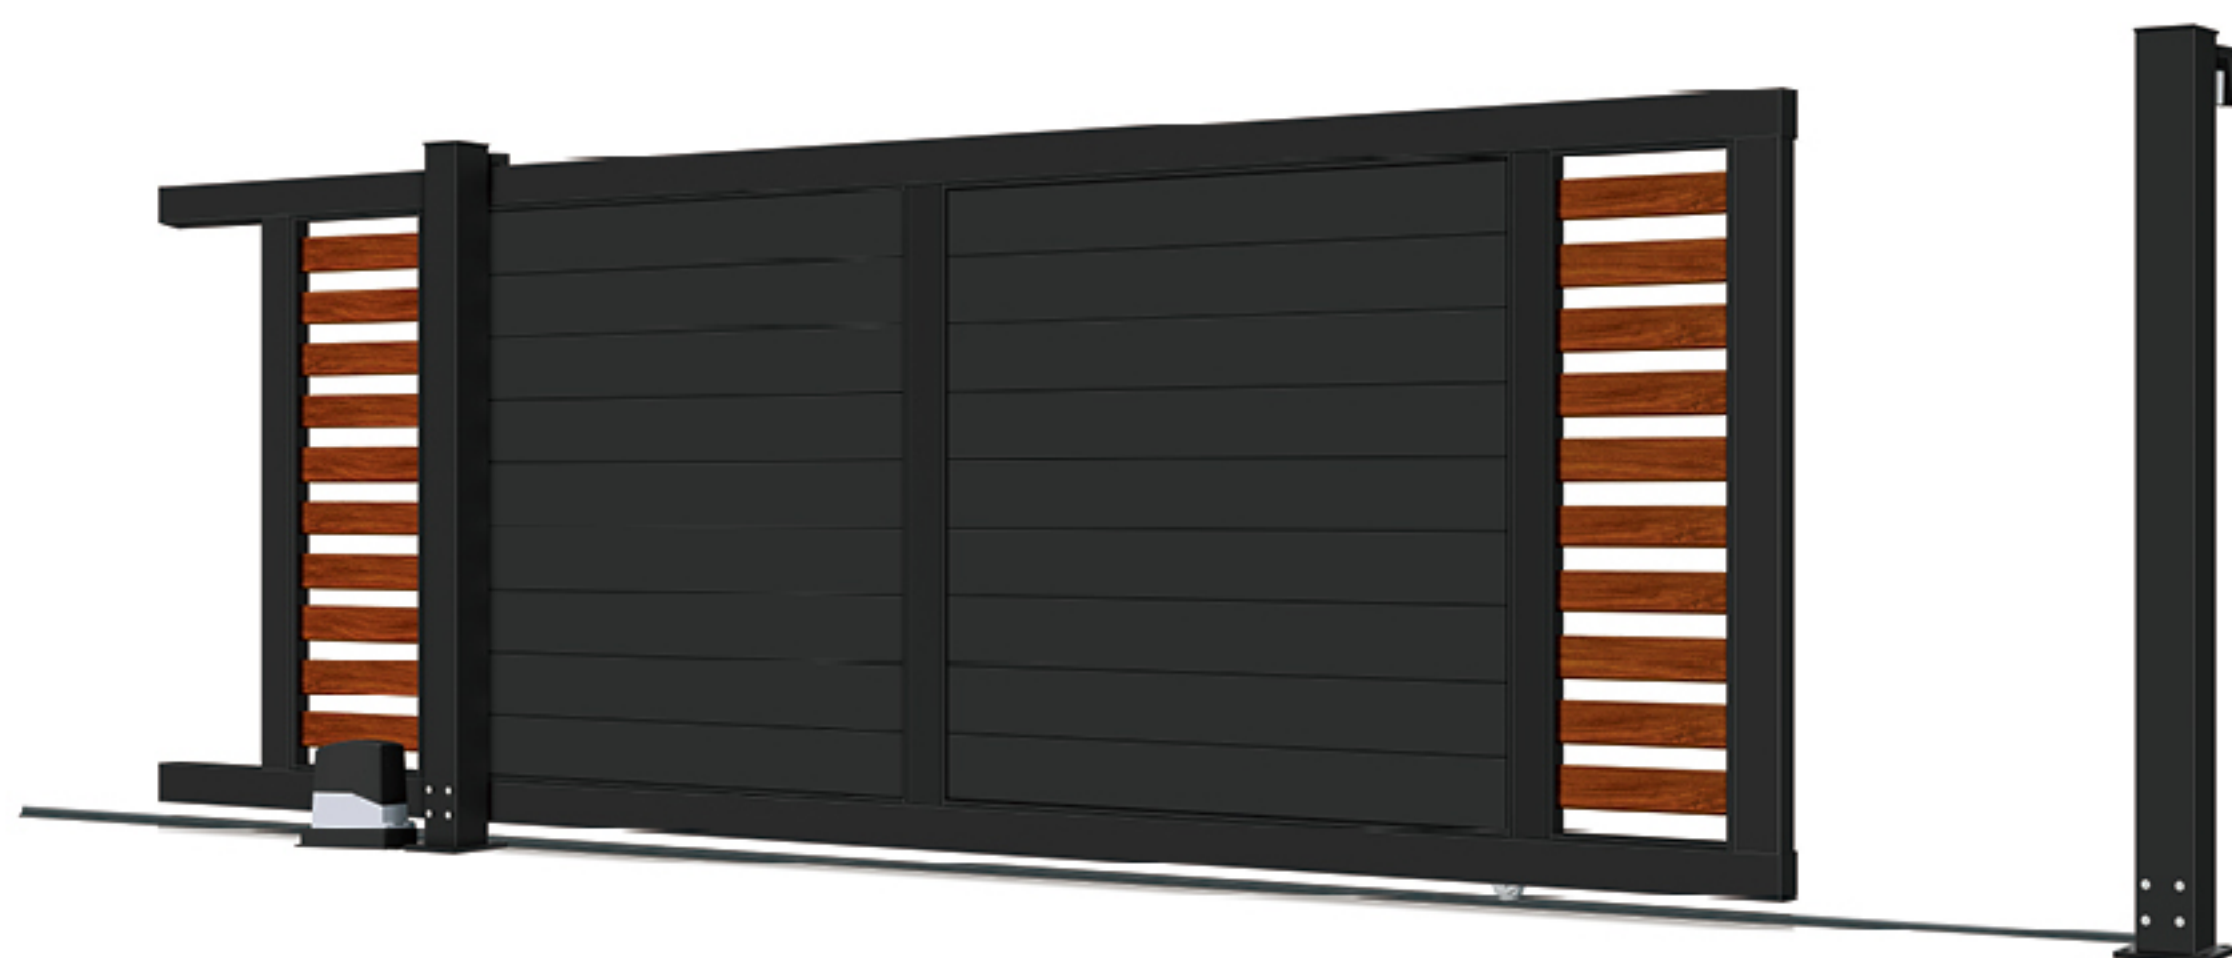

IHOME 爱家

CANTILEVER SLIDING GATE 悬浮庭院门

每一次创新都是新技术和个性化的融合

悬浮平移门外观庄重、气派，门体颜色丰富。采用无轨运行，无需预埋轨道，安装便捷、简单。在运行过程中，门体悬空行走，产品采用铝合金材料，款式众多。

兼容匹配大部分平移门电机，客户可根据自身喜好选配各品牌电机及安全保障系统。

Every innovation is a fusion of new technology and personalization.

Suspension linear sliding design, no need for any rails pre-laid on the ground, it's very easy and simple for installation and maintenance.

Extraordinary gate body is made of aluminum alloy comes in a variety of styles and colors.

IHM-PY031

Standard Sliding Gate
平移门系列

IHM-PY025

Standard Sliding Gate
平移门系列

门体采用高品质铝合金材料，坚固耐用
High-quality aluminum alloy, sturdy and durable

IHM-PY023

Standard Sliding Gate
平移门系列

庭院开门空间有限时的最佳选择
Best choice for limited courtyard space