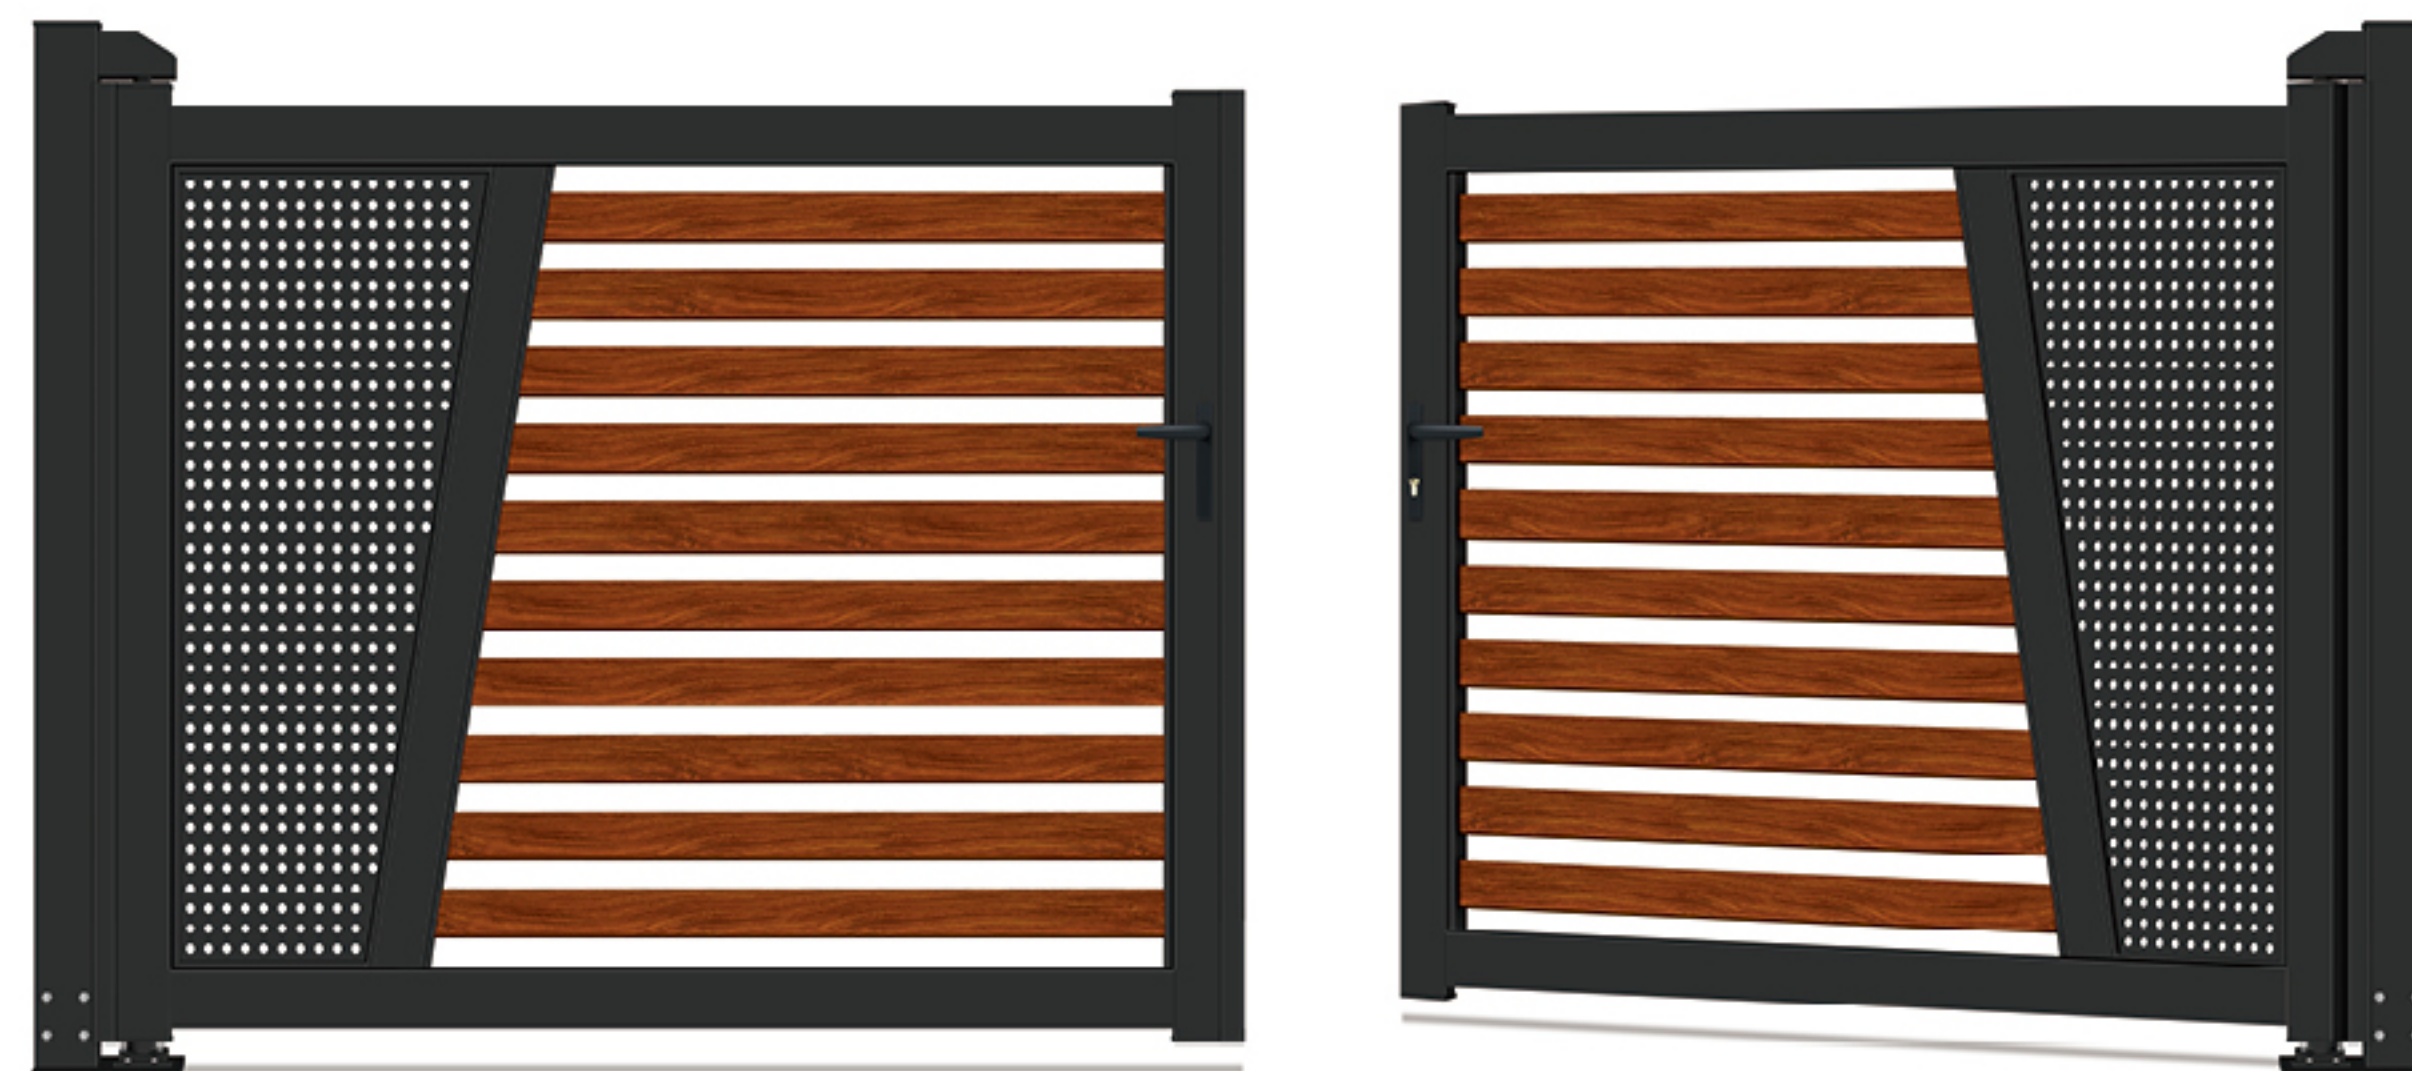

IHM-PK029

Swing Gate
平开门系列

IHM-PK030

Swing Gate
平开门系列

车道门是进入房子的第一扇门。
也是保卫家园的重要门户。

Driveway gate is the first gate to enter a house.
It's also an important door to guard our homeland.

IHM-PK031

Swing Gate
平开门系列