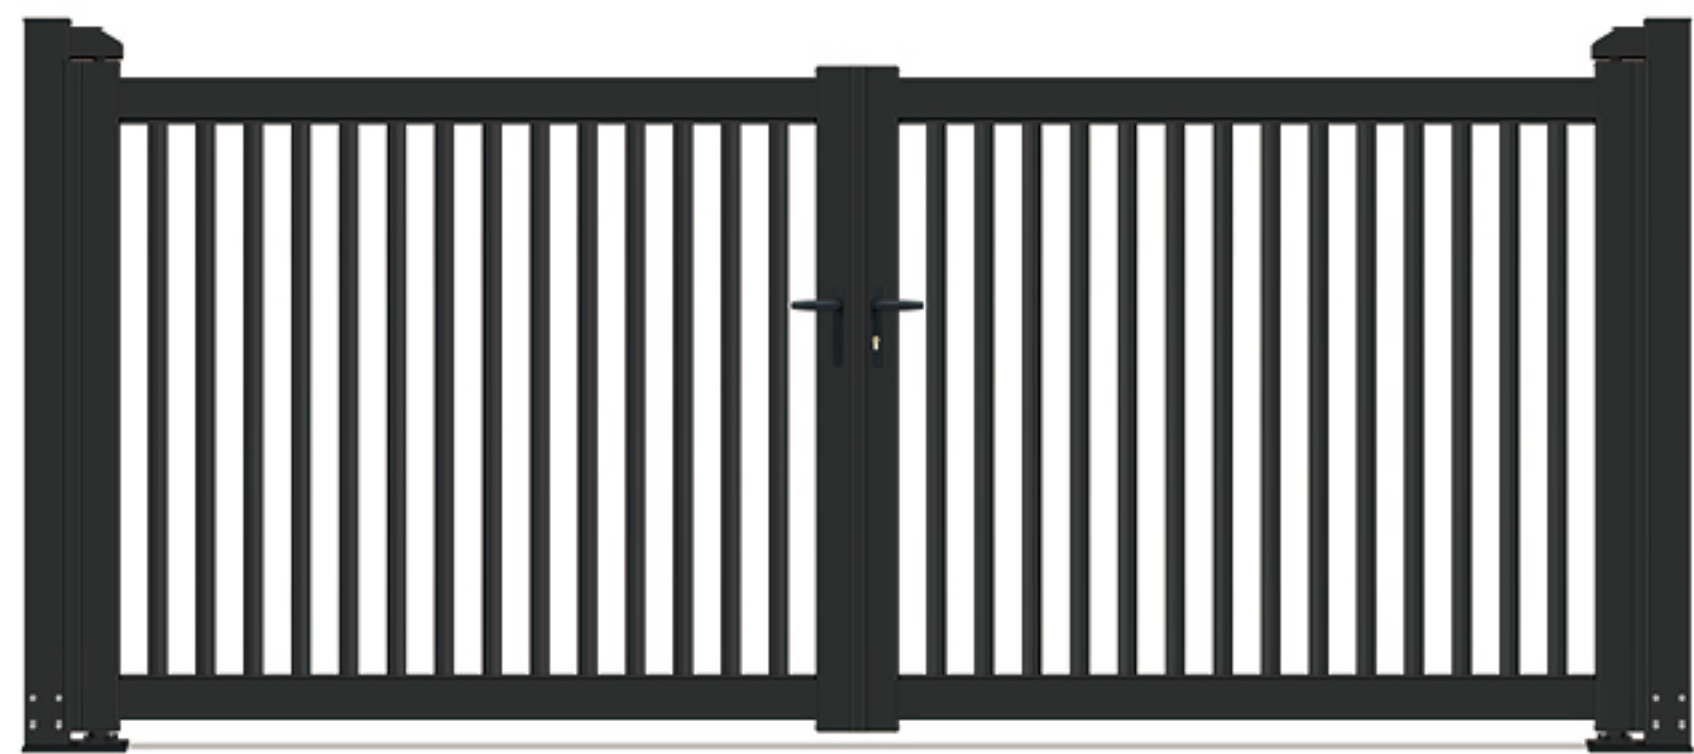

Installation of aluminum alloy gate for beautiful houses. Not only is guard home safe, but also it can beautify the community environment.

IHM-PK033

Swing Gate
平开门系列

水平百叶设计，向下 55° 放置，通风透气，兼具美学与隐私

Horizontal louver elements placed at a downward 55-degree angle, allowing for airflow balance the aesthetics and privacy.