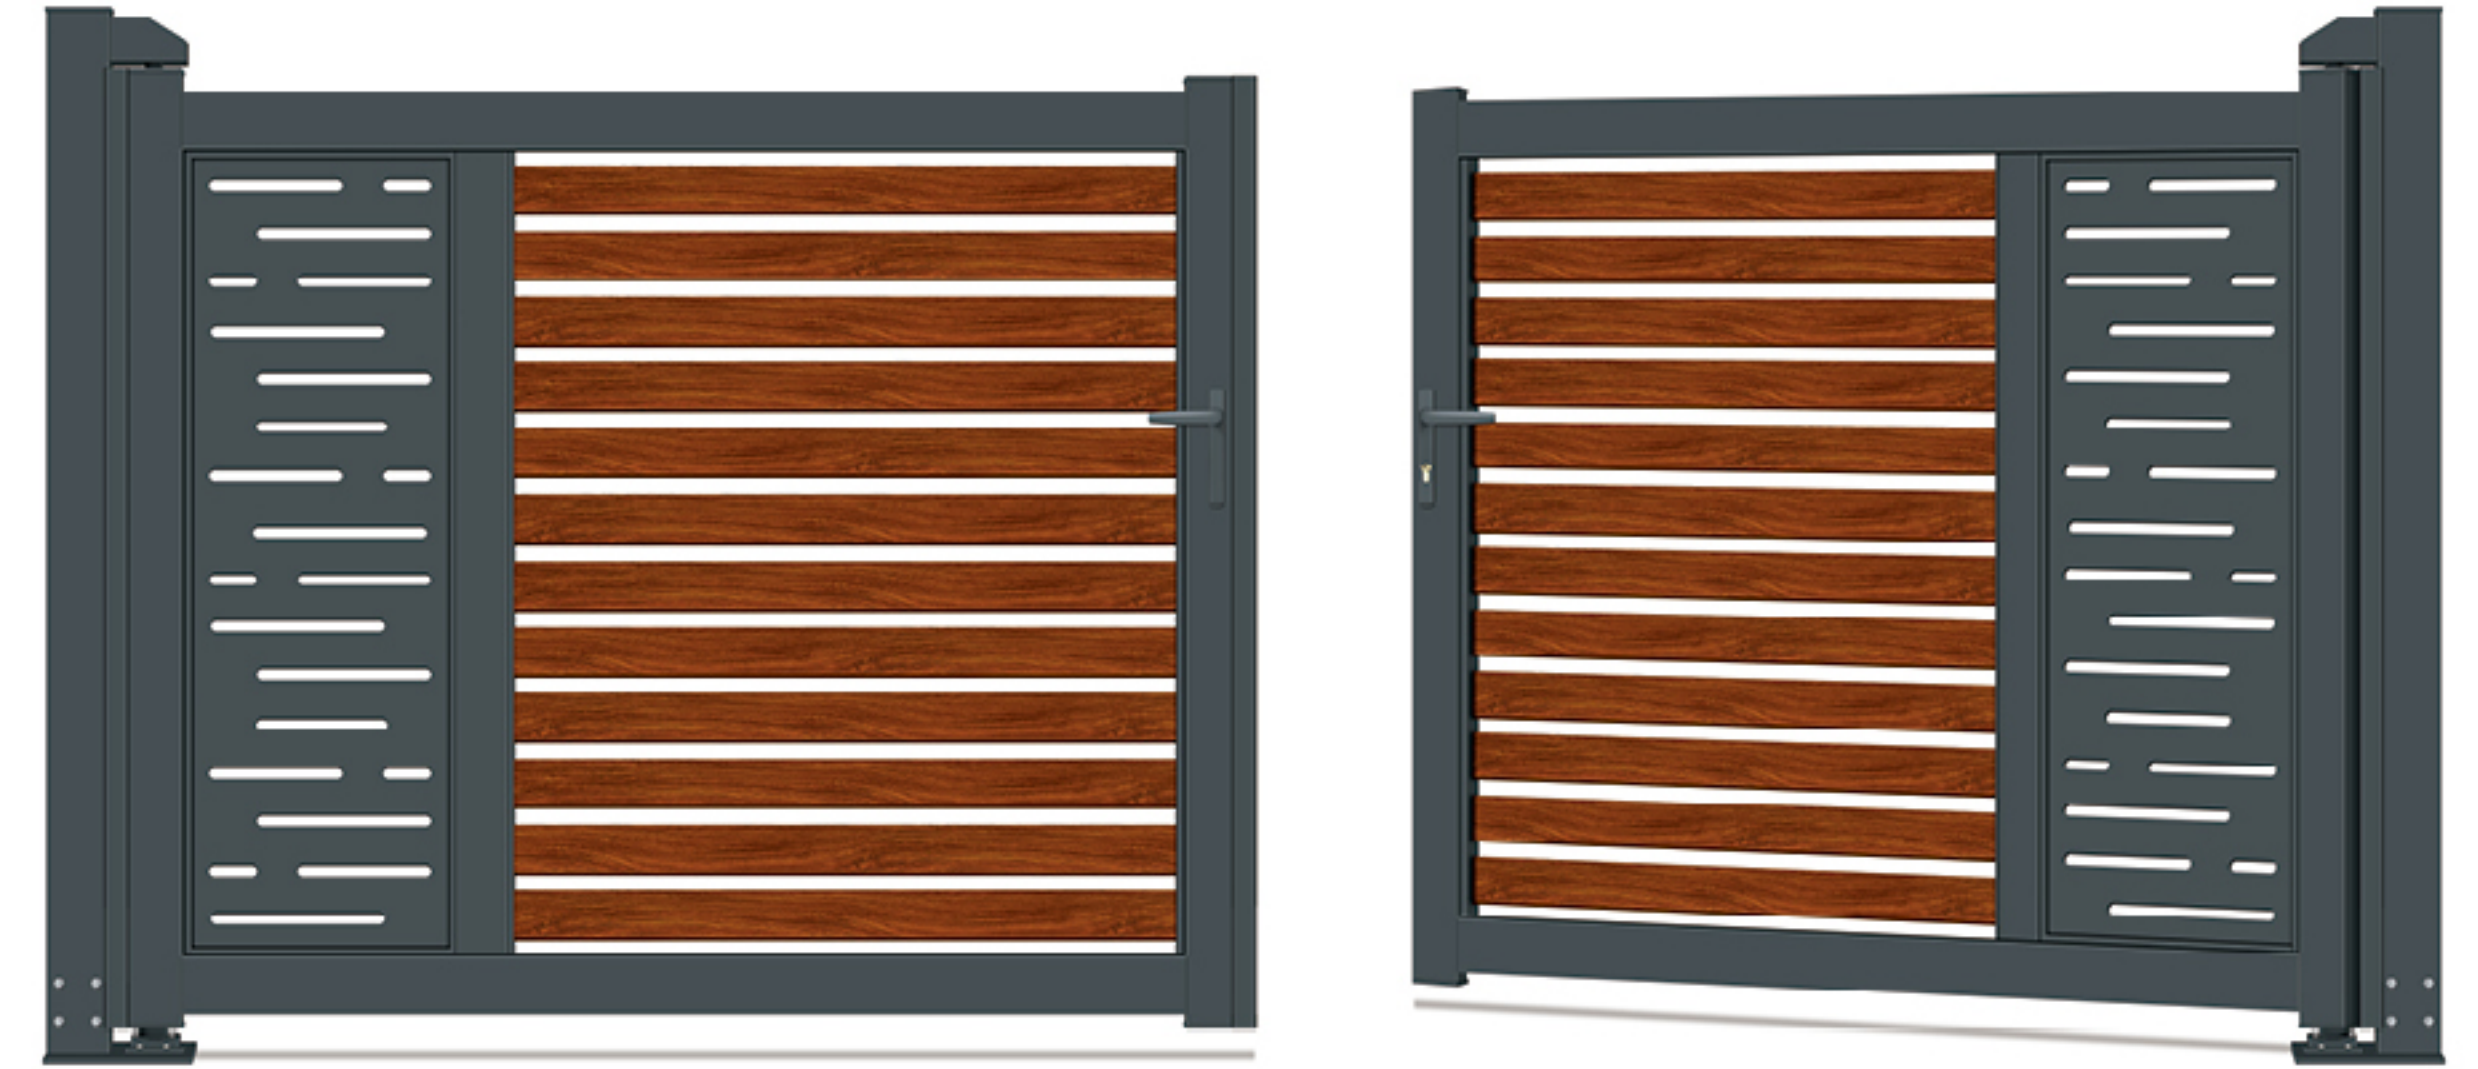

黑色是流行颜色，其他标准色包括白色、灰色。支持定制。
Classic black is a popular color gates and fencing, other readily available color options include elegant white, generous grey. Custom colors are also available

IHM-PK025

Swing Gate
平开门系列