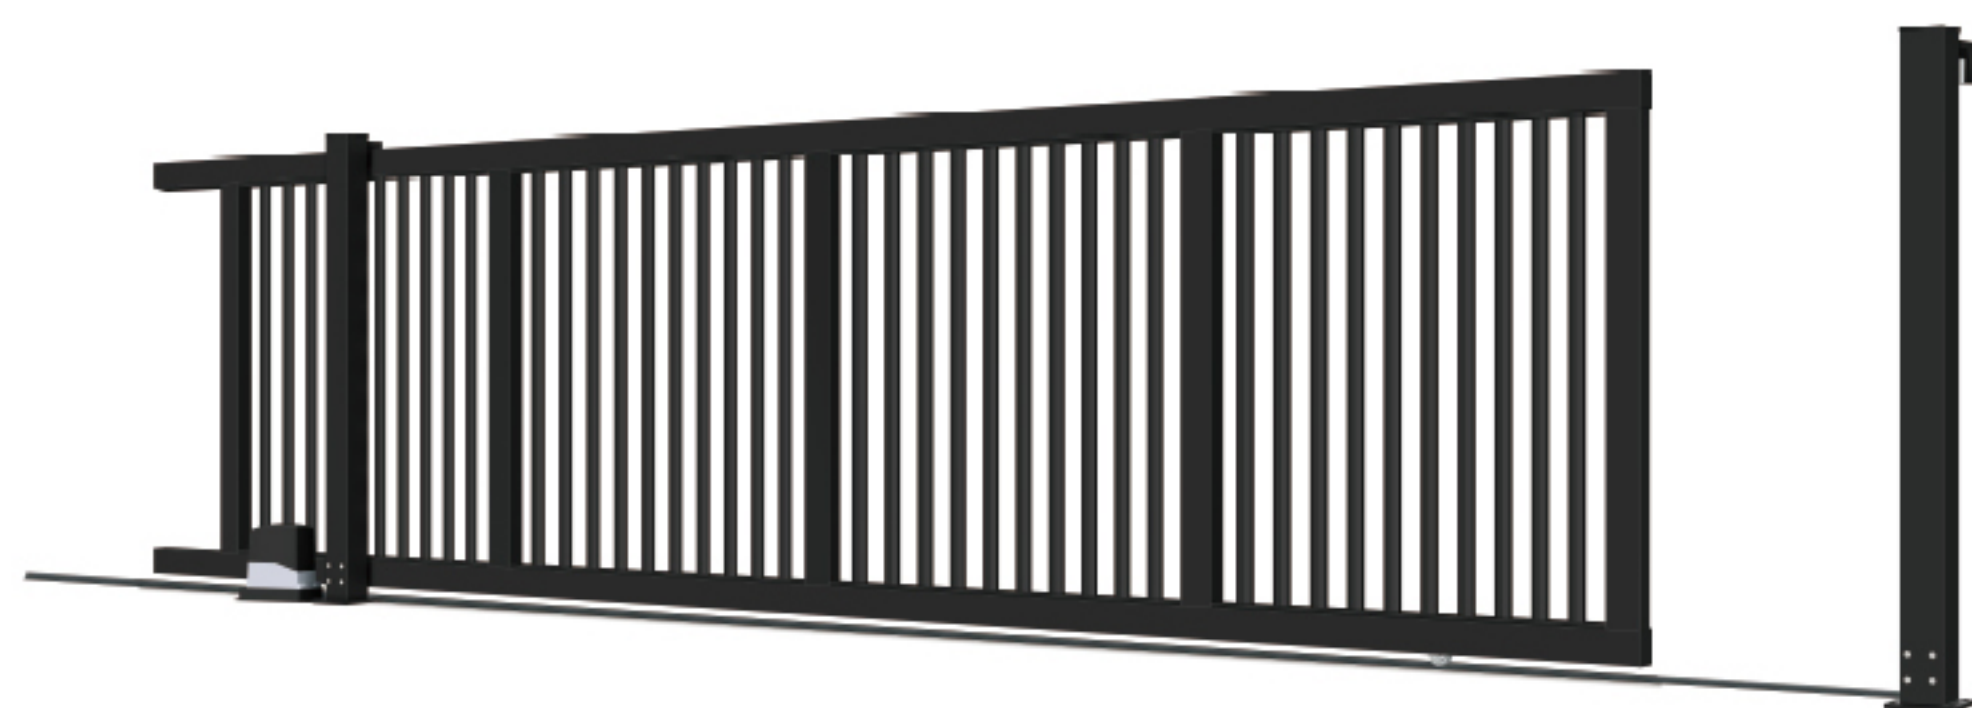

IHM-PY011

Standard Sliding Gate
平移门系列