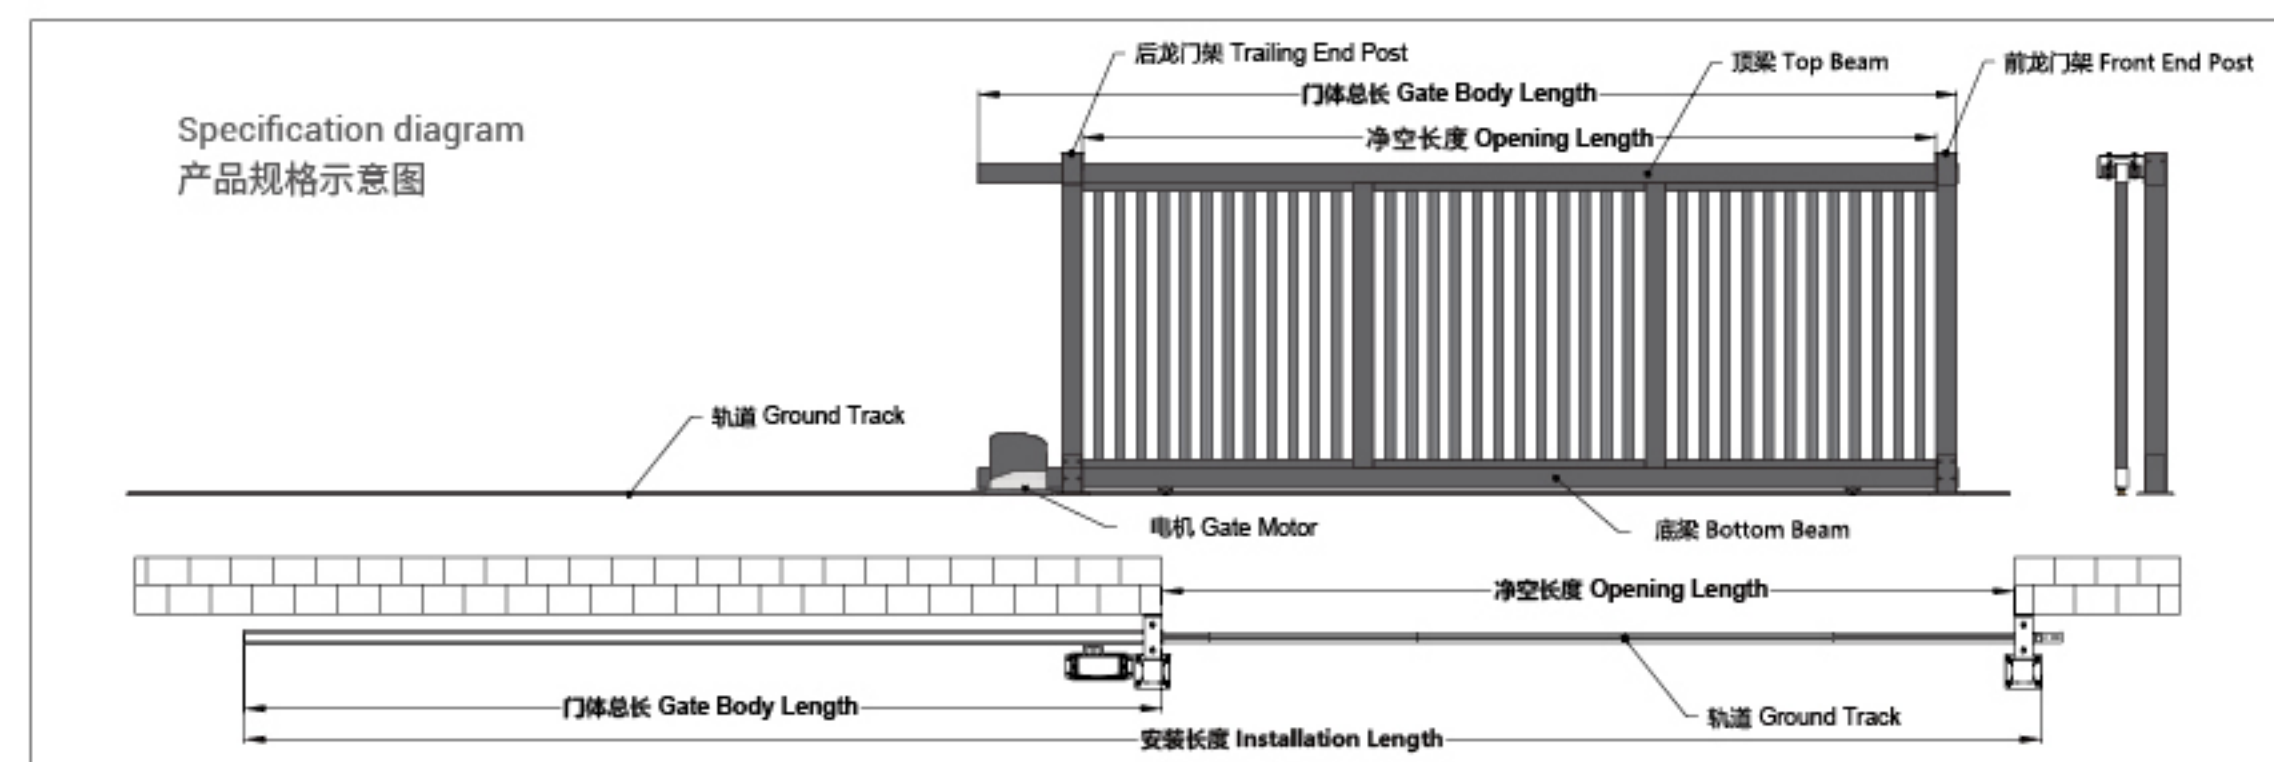

所谓经典，是耐得住时间的终极考验，经得起人们时过境迁的目光再审视
The so-called classics. It is the ultimate test of time, and it can withstand people's changing eyes.

IHM-PY011

Standard Sliding Gate
平移门系列