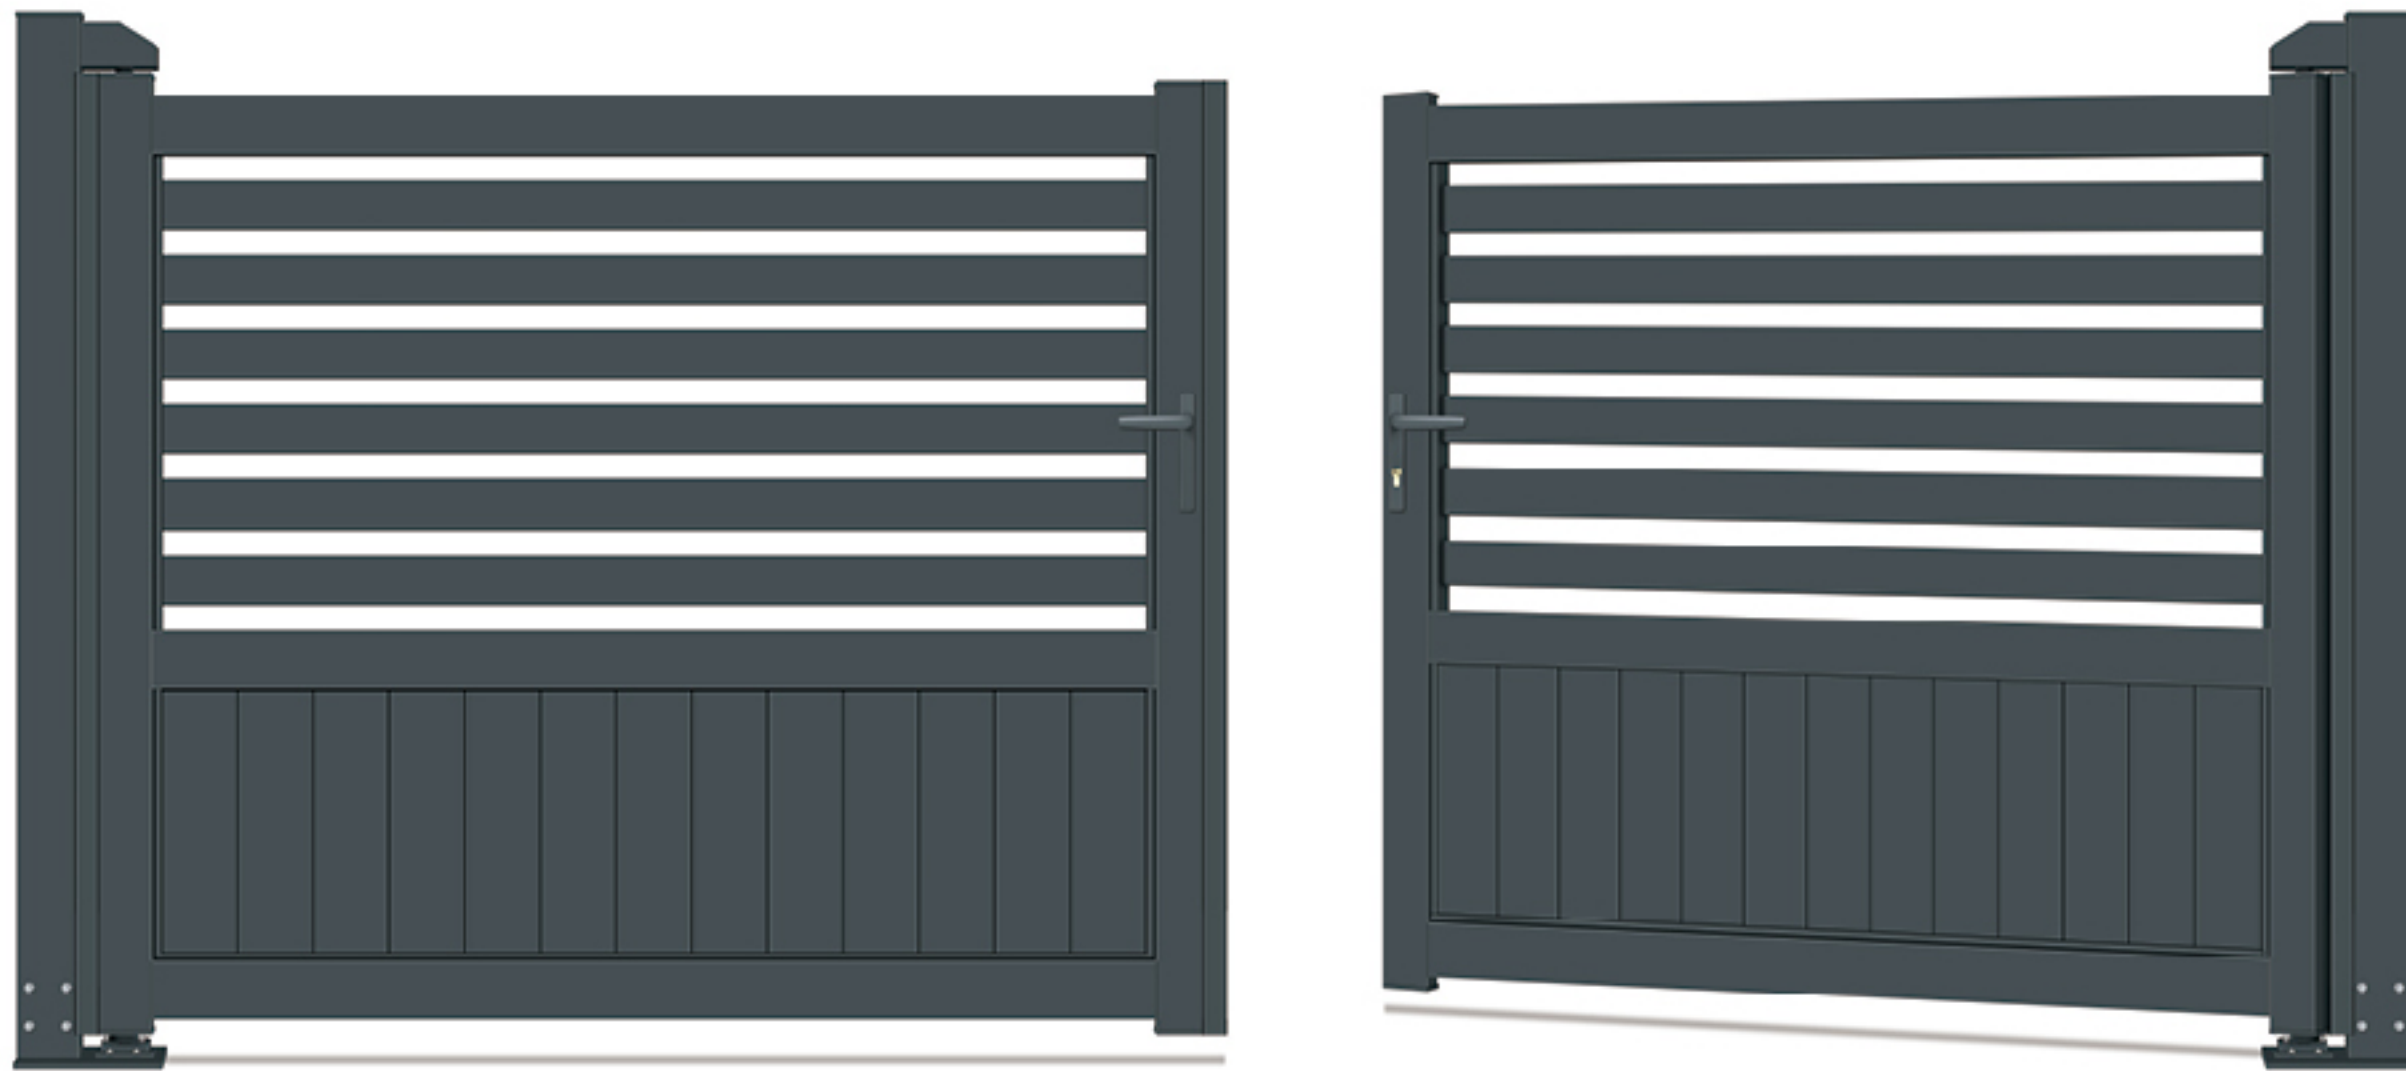

IHM-PK018

Swing Gate
平开门系列

为漂亮的房子安装铝艺大门。不仅是守卫的居家安全，还可以美化社区环境。

Installation of aluminum alloy gate for beautiful houses. Not only is guard home safe, but also it can beautify the community environment.