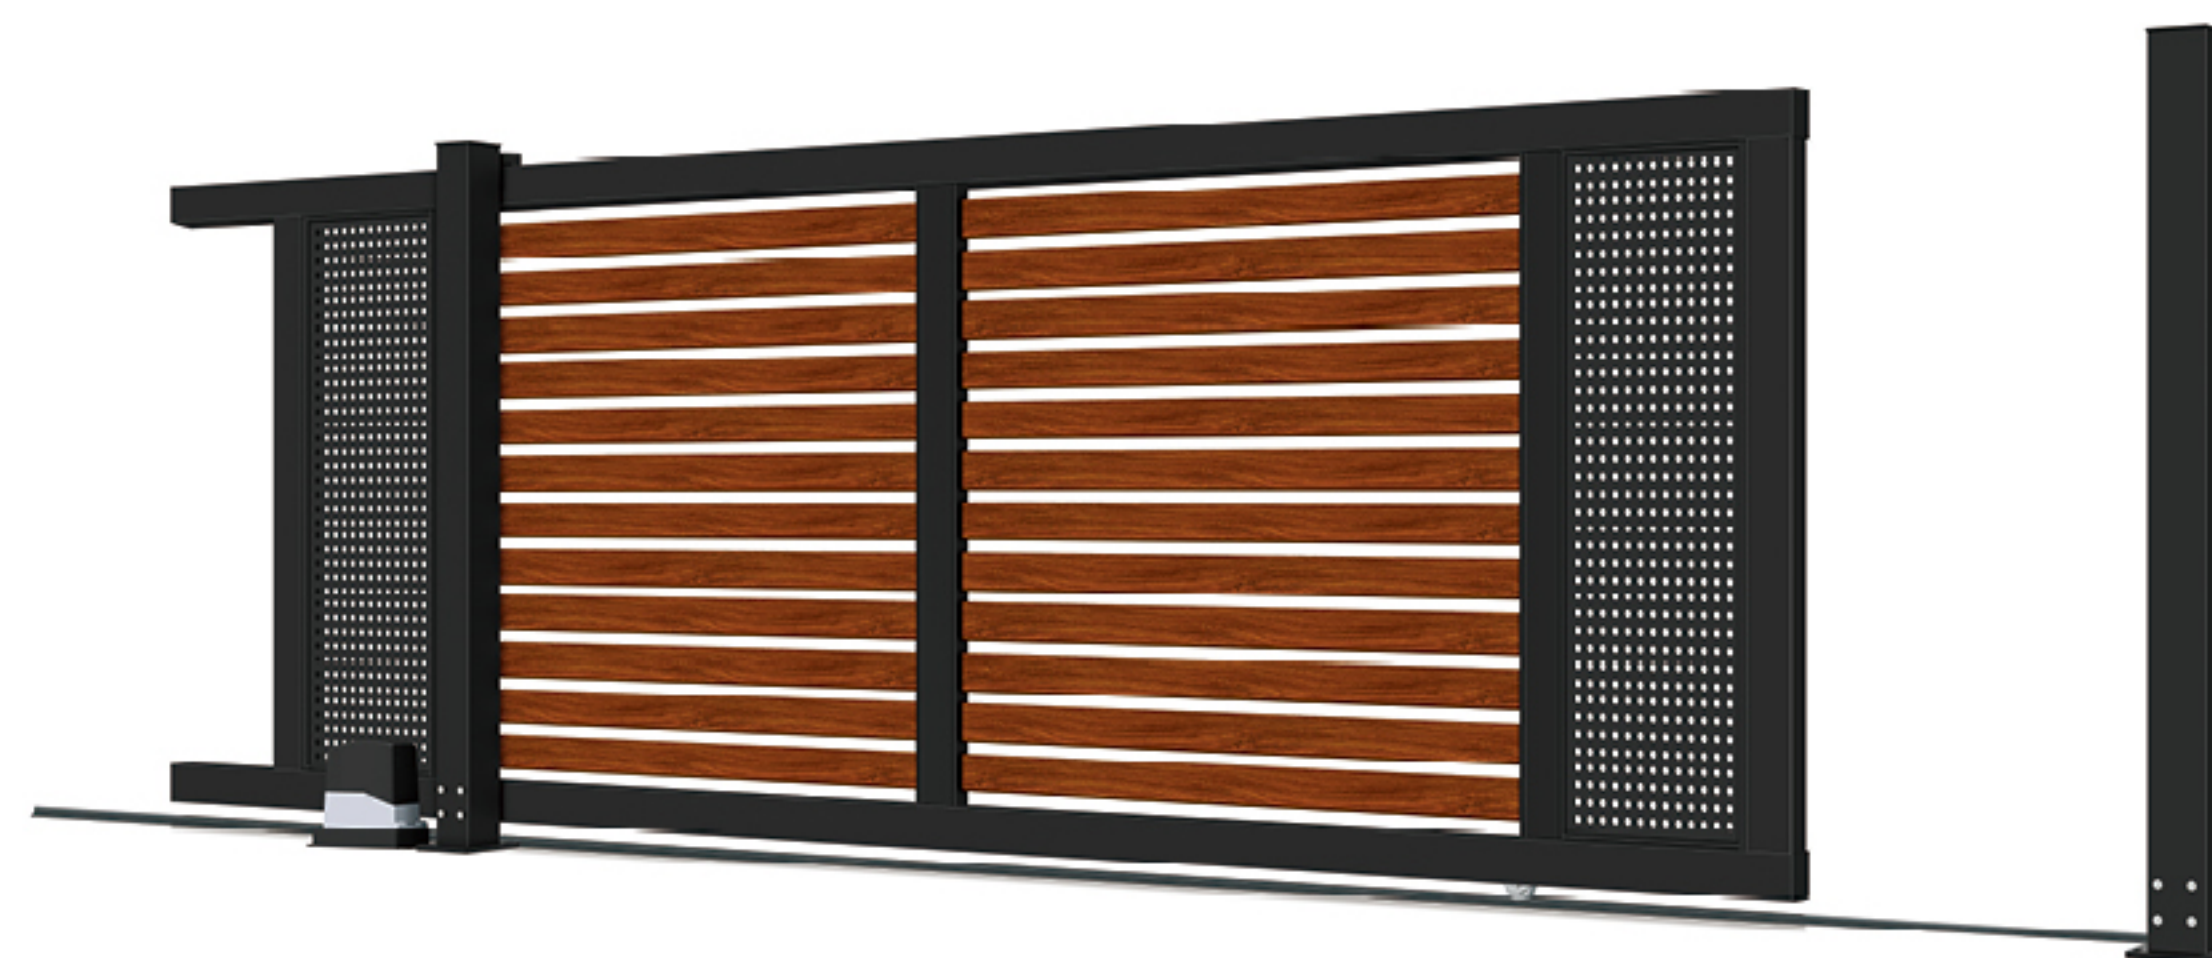

IHM-PY021

Standard Sliding Gate
平移门系列

款式多样，个性化定制，让庭院极富特色
Fashionable and diverse design, personalized customization, create a distinctive courtyard.