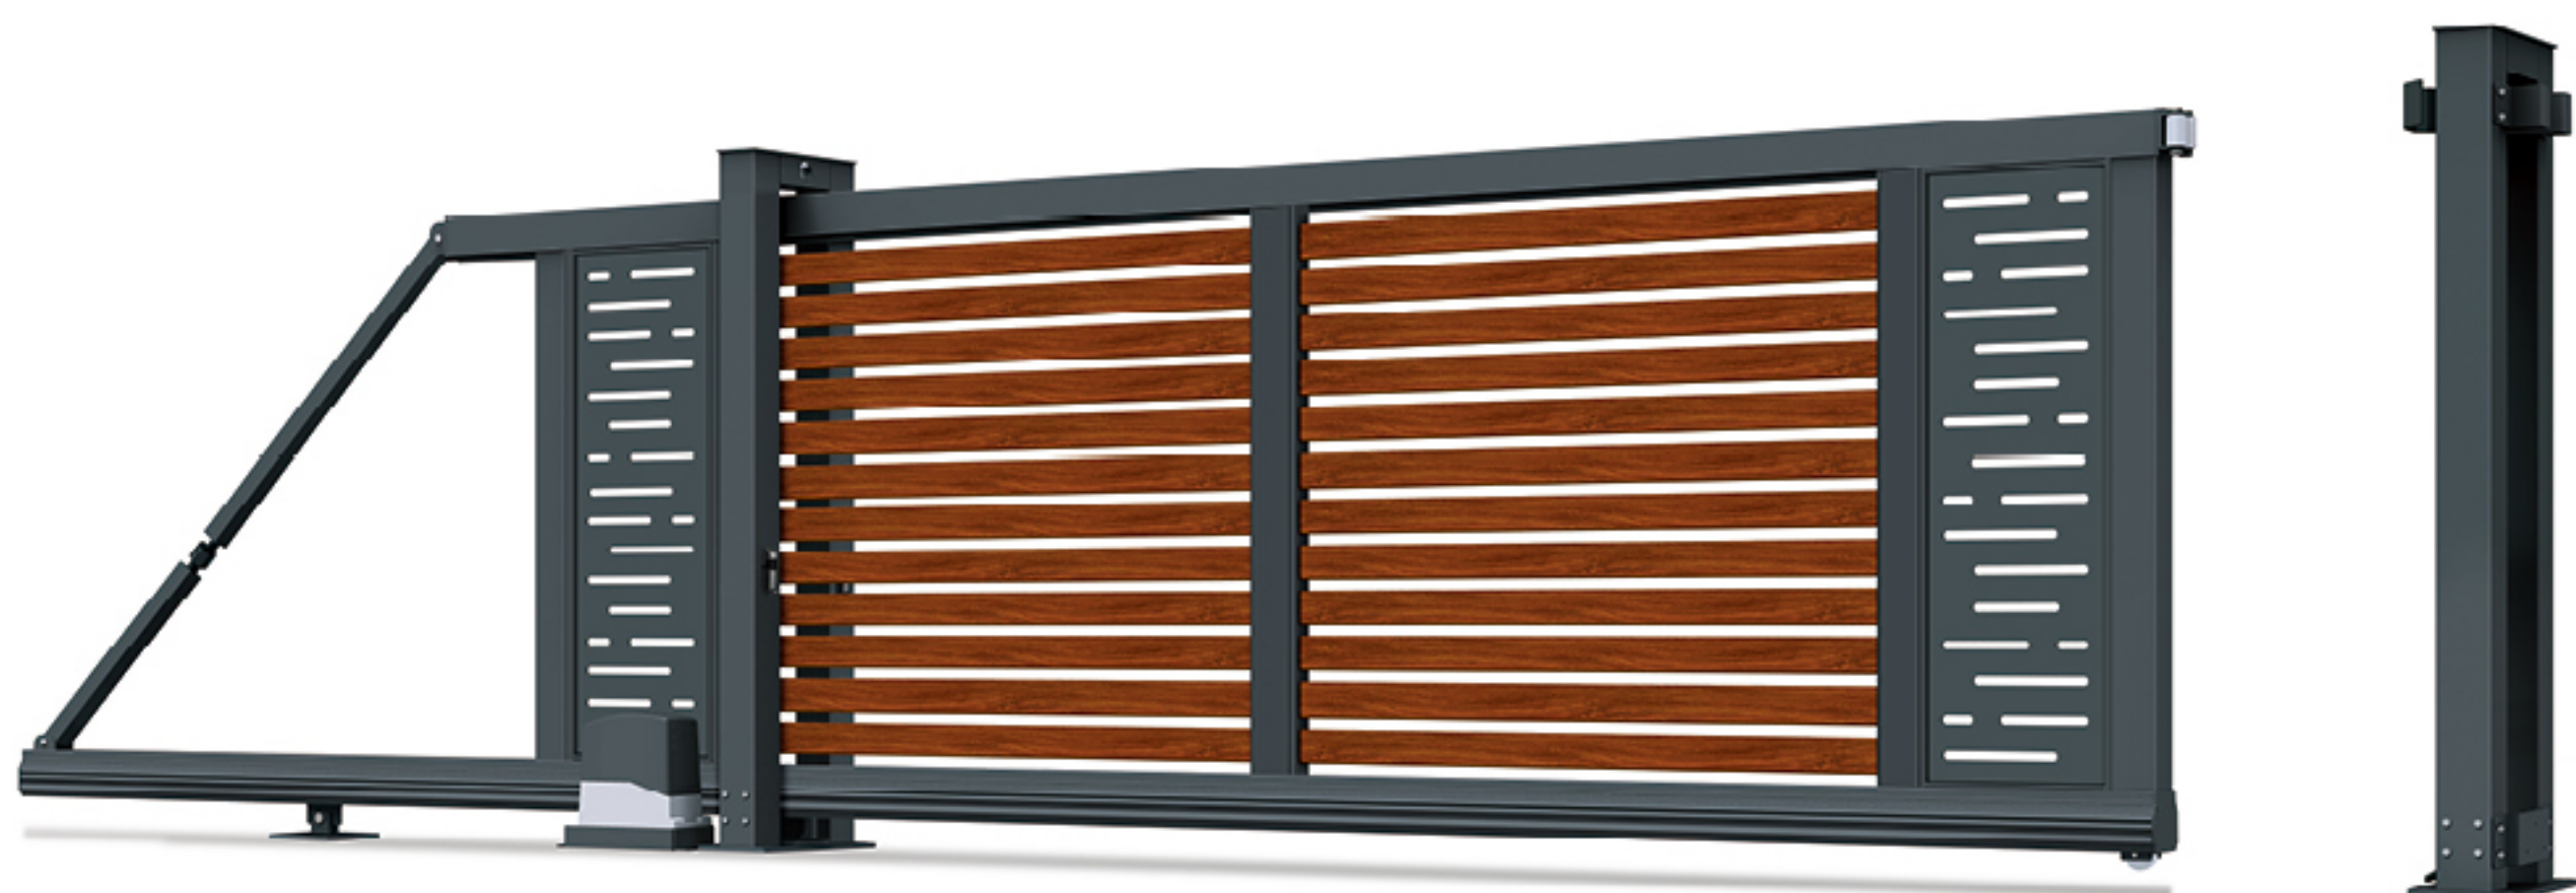

IHM-XF025

Cantilever Sliding Gate
悬浮门系列

铝型材热转印木纹对比传统木材或塑料具有坚固、防虫、防腐的极大优势。
Compared with traditional wood or plastic, the thermal transfer wood grain of aluminum profile has great advantages of strong, insect-proof and anti-corrosion.