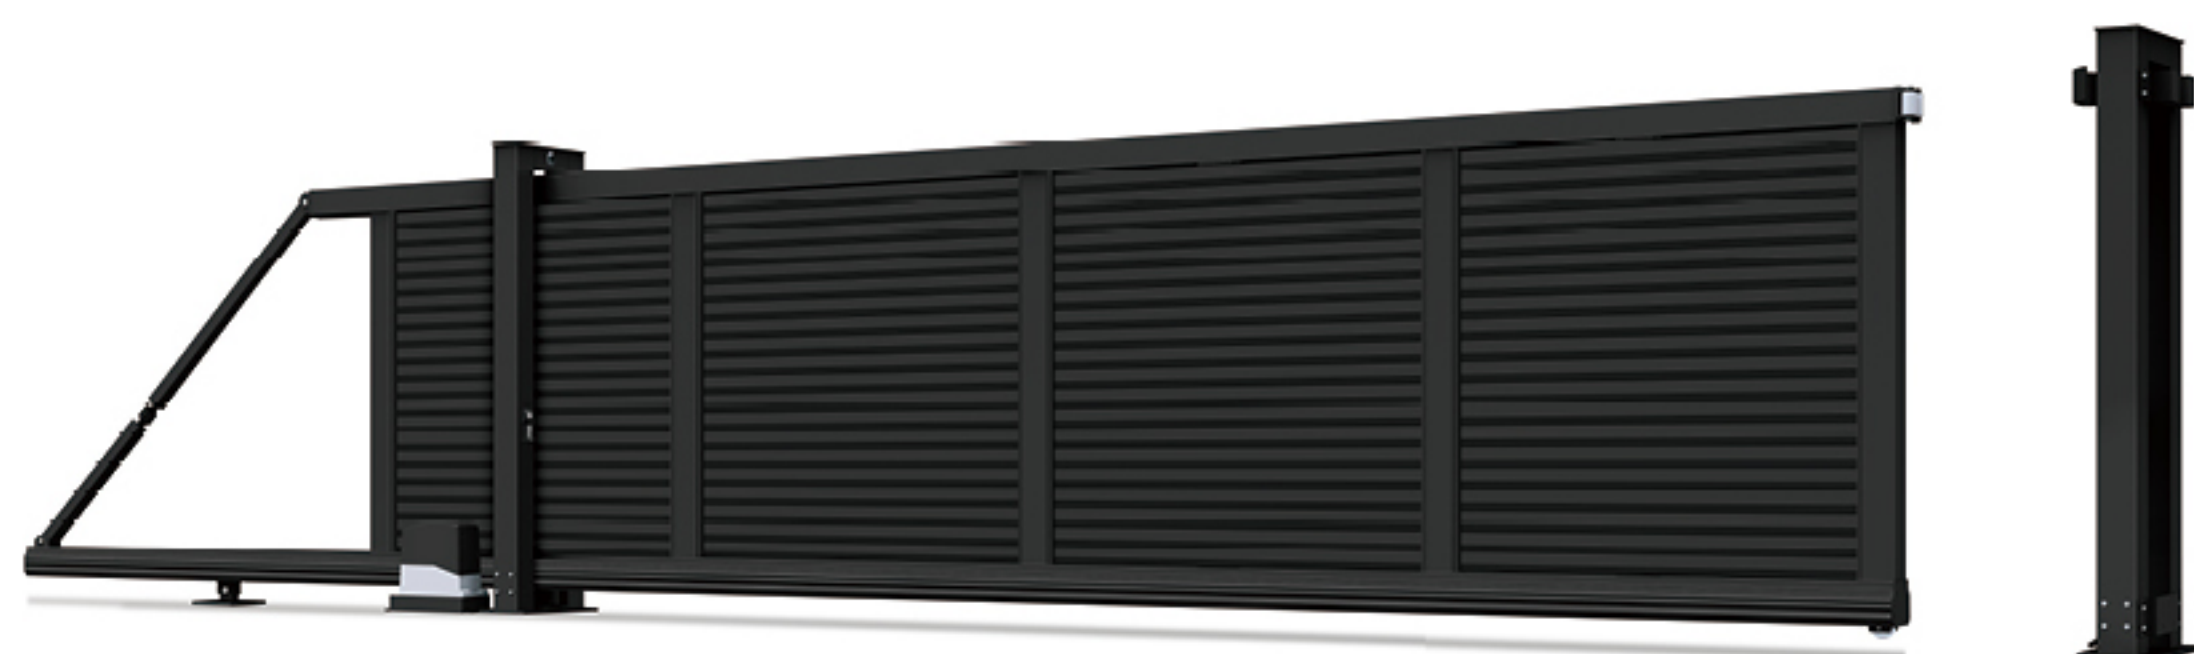

IHOME 爱家

CANTILEVER SLIDING GATE 悬浮庭院门

每一次创新都是新技术和个性化的融合

悬浮平移门外观庄重、气派，门体颜色丰富。采用无轨运行，无需预埋轨道，安装便捷、简单。在运行过程中，门体悬空行走，产品采用铝合金材料，款式众多。

兼容匹配大部分平移门电机，客户可根据自身喜好选配各品牌电机及安全保障系统。

Every innovation is a fusion of new technology and personalization.

Suspension linear sliding design, no need for any rails pre-laid on the ground, it's very easy and simple for installation and maintenance.

Extraordinary gate body is made of aluminum alloy comes in a variety of styles and colors.

IHM-XF033

Cantilever Sliding Gate
悬浮门系列

IHOME 爱家 · 悬浮门系列

采用优质工业级 6063-T5 铝材拼装铆接而成，结构严密，安装简单，操作简便。
门体采用螺丝隐藏式结构设计，既牢固又美观大气。
净空长度按具体工程项目要求和个性化需求，为您量身定制。

Excellent industrial-grade aluminum alloy 6063-T5 adopts reasonable structure and unique design.
Assembling and riveted gate bodies are easy to install.
Hidden screw structure supplies you with solid, dustproof and generous.
Exclusive made to your clearance opening measurements according to real project.

IHM-XF021

Cantilever Sliding Gate
悬浮门系列

IHM-XF029

Cantilever Sliding Gate
悬浮门系列

悬浮平移，不需地面轨道，适应多样复杂场景。
Suspension linear sliding without track, widely used in the complex environment.

IHM-XF027

Cantilever Sliding Gate
悬浮门系列