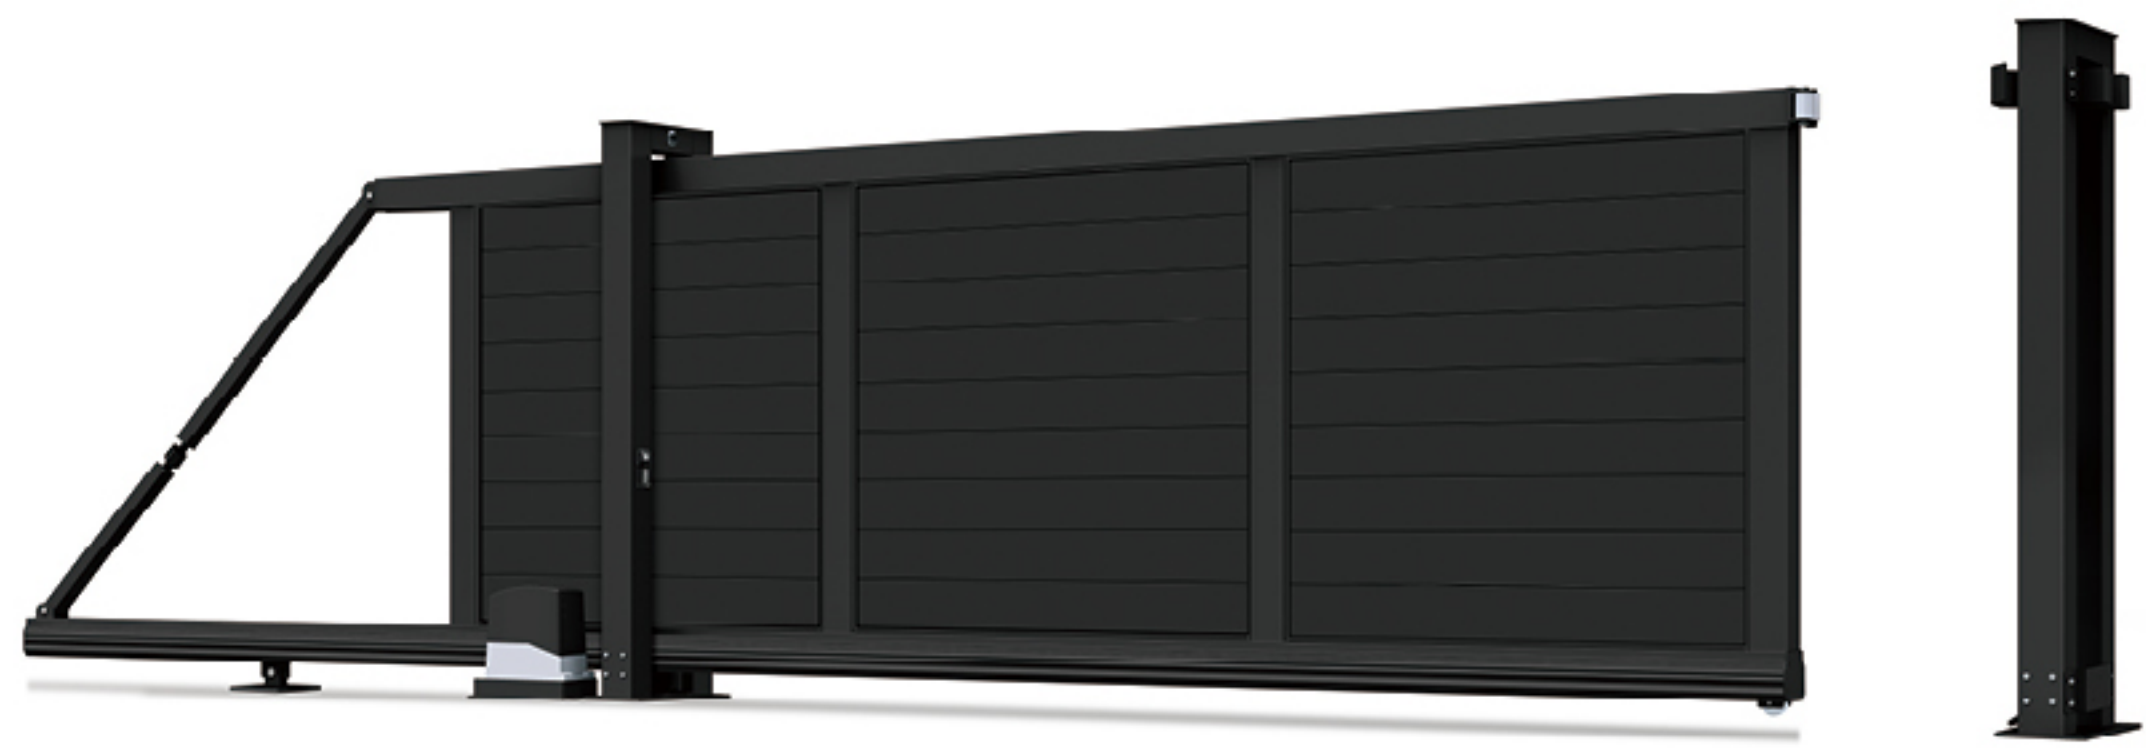

IHM-XF013
Cantilever Sliding Gate
悬浮门系列