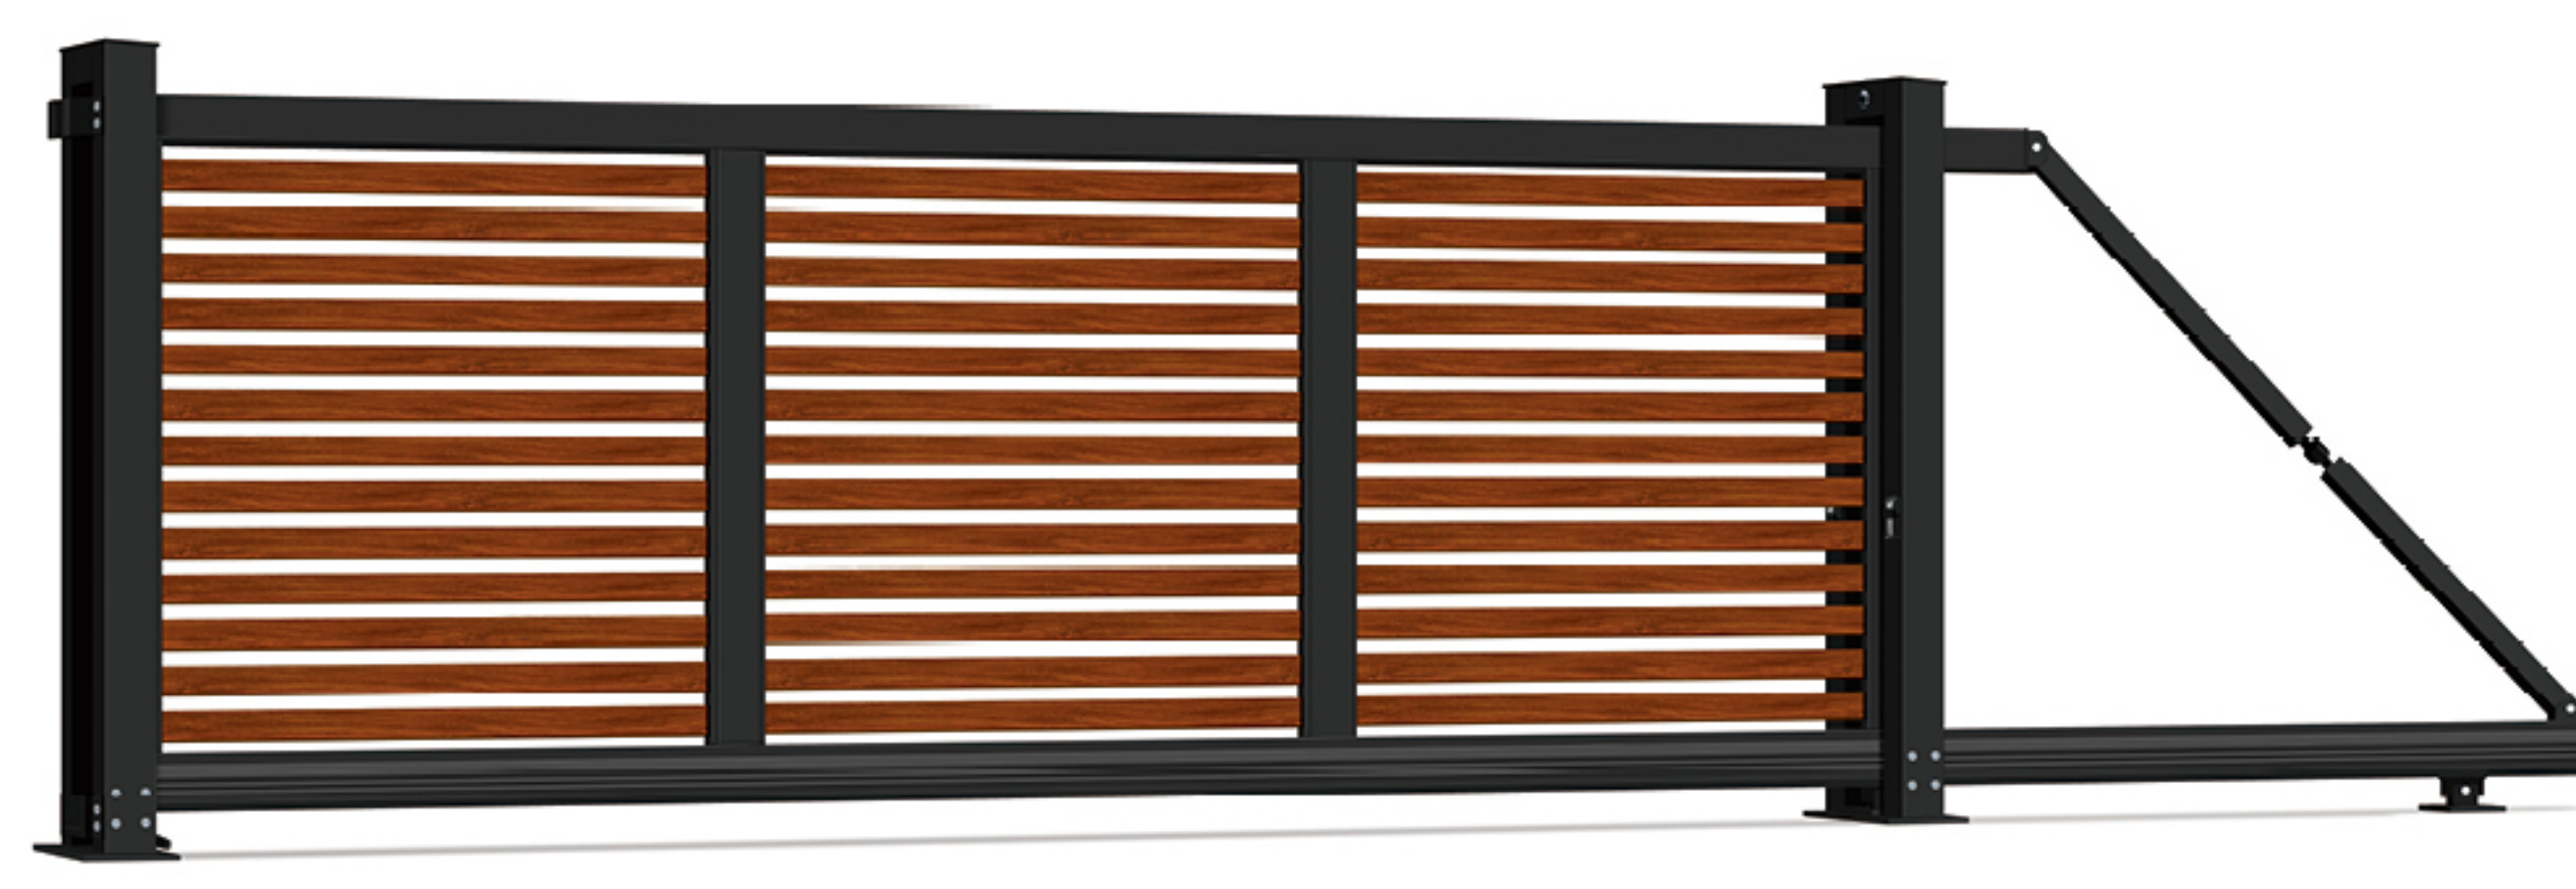

IHOME 爱家

CANTILEVER SLIDING GATE 悬浮庭院门

每一次创新都是新技术和个性化的融合

悬浮平移门外观庄重、气派，门体颜色丰富。采用无轨运行，无需预埋轨道，安装便捷、简单。在运行过程中，门体悬空行走，产品采用铝合金材料，款式众多。

兼容匹配大部分平移门电机，客户可根据自身喜好选配各品牌电机及安全保障系统。

Every innovation is a fusion of new technology and personalization.

Suspension linear sliding design, no need for any rails pre-laid on the ground, it's very easy and simple for installation and maintenance.

Extraordinary gate body is made of aluminum alloy comes in a variety of styles and colors.

IHM-XF018

Cantilever Sliding Gate
悬浮门系列

采用户外耐候粉末喷涂，长期使用不褪色，颜色多样可选。
All-weather proof outdoor powder coated ensuring achieve ideal color for your project, and Look better over time.

IHM-XF025

Cantilever Sliding Gate
悬浮门系列

铝型材热转印木纹对比传统木材或塑料具有坚固、防虫、防腐的极大优势。
Compared with traditional wood or plastic, the thermal transfer wood grain of aluminum profile has great advantages of strong, insect-proof and anti-corrosion.

IHM-XF012