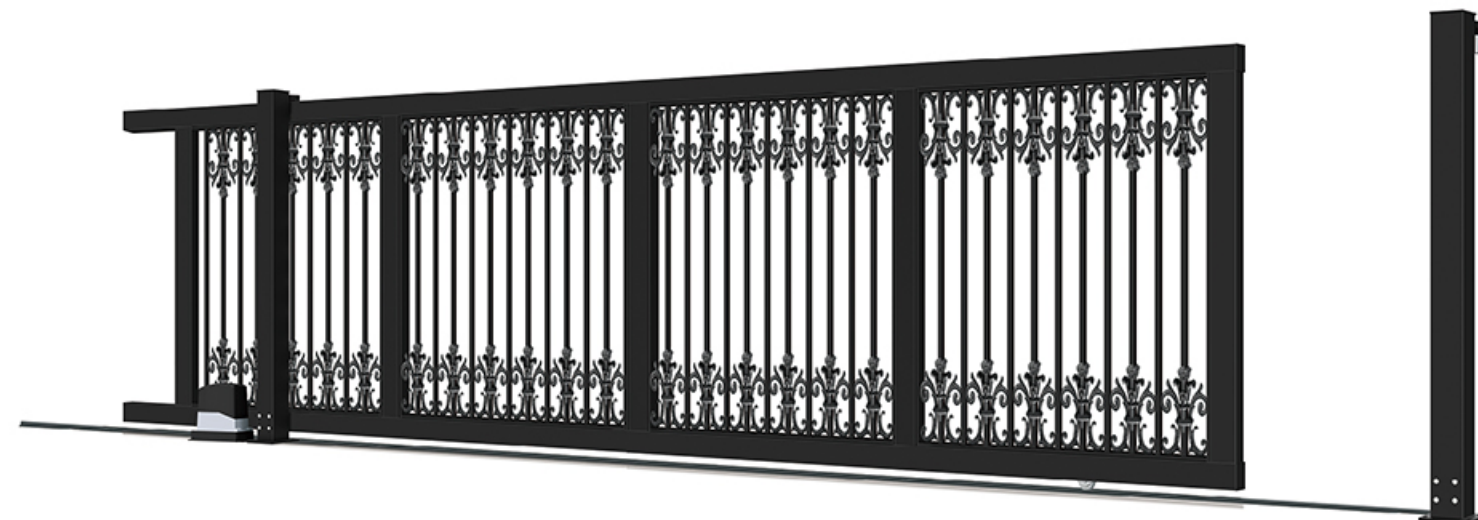

IHOME 爱家

CANTILEVER SLIDING GATE 悬浮庭院门

每一次创新都是新技术和个性化的融合

悬浮平移门外观庄重、气派，门体颜色丰富。采用无轨运行，无需预埋轨道，安装便捷、简单。在运行过程中，门体悬空行走，产品采用铝合金材料，款式众多。

兼容匹配大部分平移门电机，客户可根据自身喜好选配各品牌电机及安全保障系统。

Every innovation is a fusion of new technology and personalization.

Suspension linear sliding design, no need for any rails pre-laid on the ground, it's very easy and simple for installation and maintenance.

Extraordinary gate body is made of aluminum alloy comes in a variety of styles and colors.

Standard Sliding Gate
平移门系列

IHM-PY034

Standard Sliding Gate
平移门系列

IHM-PY038

Standard Sliding Gate
平移门系列

IHM-PY032

Standard Sliding Gate
平移门系列

不一样的设计元素，有着不一样的生活音色
Different design elements have different tones of life

IHM-PY035

Standard Sliding Gate
平移门系列

简洁，大气的装饰让产品本身更具独特的艺术魅力
A concise, majestic, and straightforward decorative makes the product itself a more unique artistic charm

IHM-PY012

Standard Sliding Gate
平移门系列