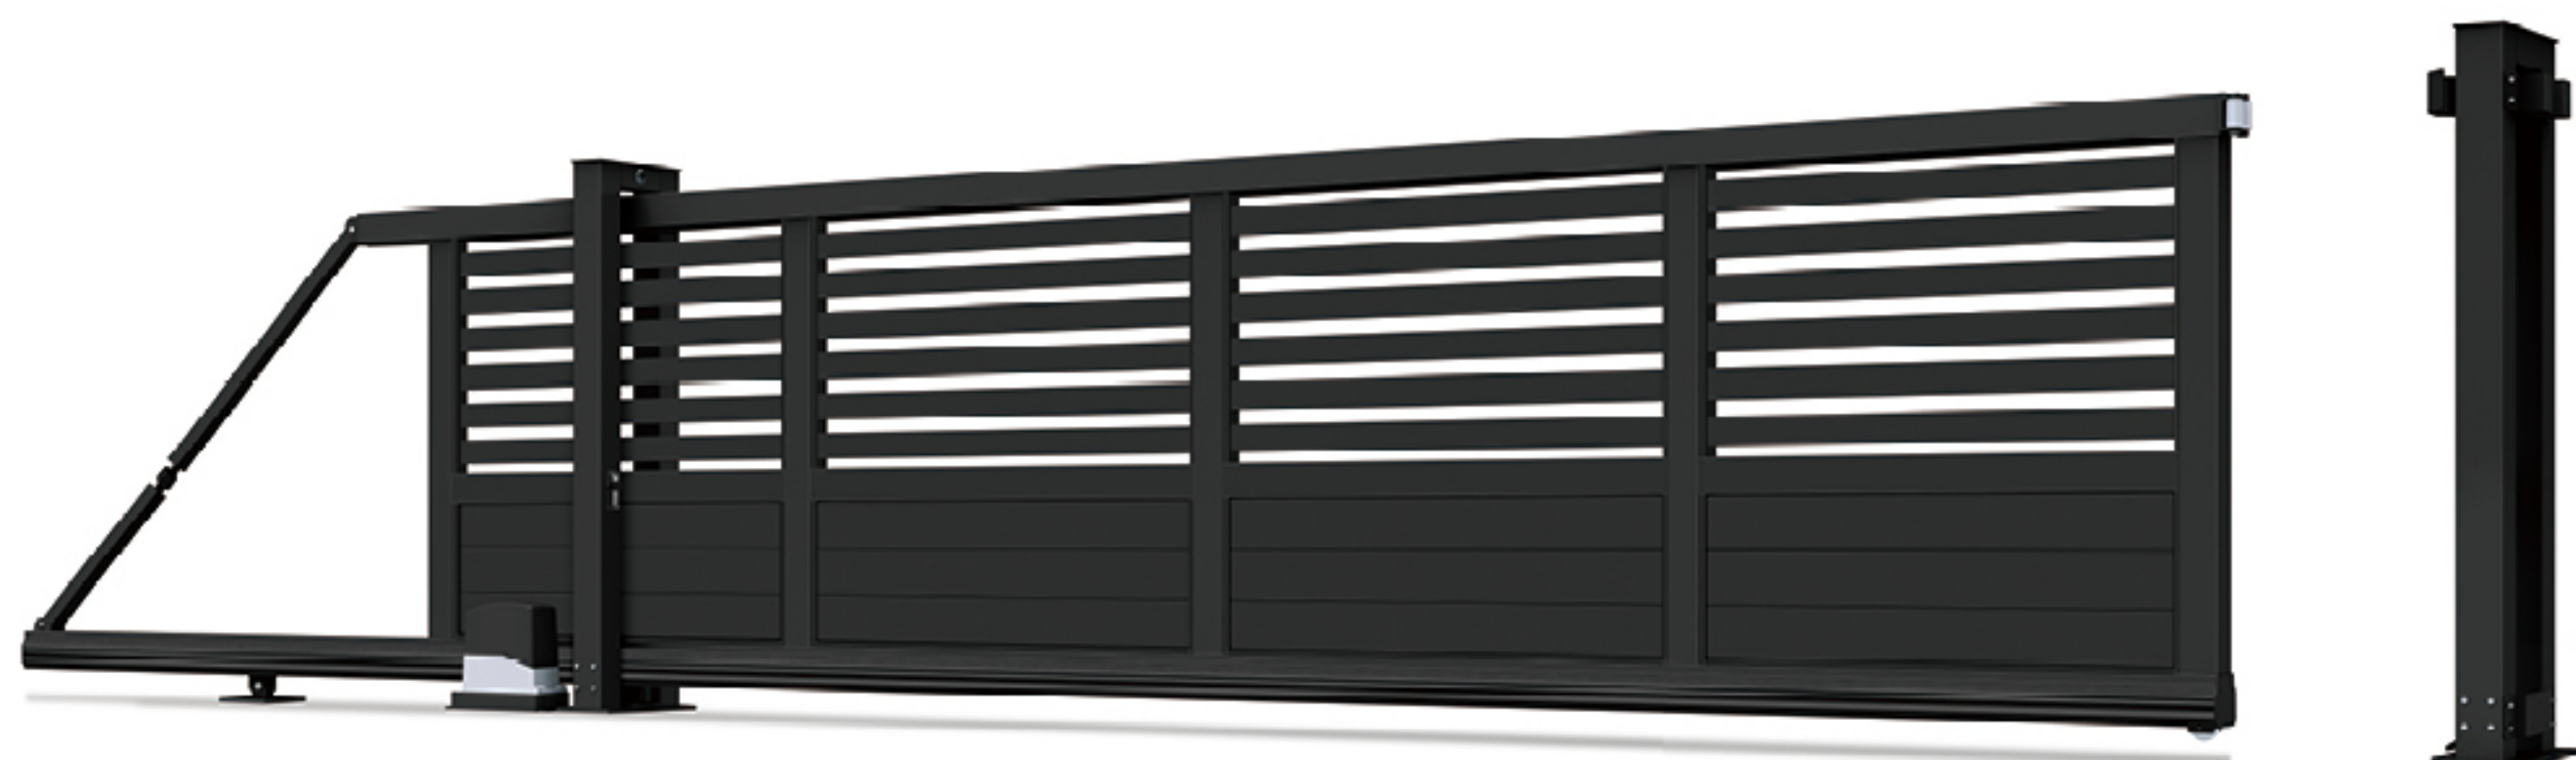

IHOME 爱家

CANTILEVER SLIDING GATE 悬浮庭院门

每一次创新都是新技术和个性化的融合

悬浮平移门外观庄重、气派，门体颜色丰富。采用无轨运行，无需预埋轨道，安装便捷、简单。在运行过程中，门体悬空行走，产品采用铝合金材料，款式众多。

兼容匹配大部分平移门电机，客户可根据自身喜好选配各品牌电机及安全保障系统。

Every innovation is a fusion of new technology and personalization.

Suspension linear sliding design, no need for any rails pre-laid on the ground, it's very easy and simple for installation and maintenance.

Extraordinary gate body is made of aluminum alloy comes in a variety of styles and colors.

IHM-XF037

Cantilever Sliding Gate
悬浮门系列

特殊后斜拉杆装置，有效防止门体下垂。
Unique back pull rod design, effectively prevent the door from sagging.

IHM-XF019

Cantilever Sliding Gate
悬浮门系列

IHM -XF020

Cantilever Sliding Gate
悬浮门系列

Specification diagram
产品规格示意图

IHM-XF038

Cantilever Sliding Gate
悬浮门系列

IHM-XF015

Cantilever Sliding Gate
悬浮门系列

特殊导正装置使得门体开关自如，运行流畅，不偏航。
High-quality nylon guide wheels ensure gate open and close freely, smoothly and straightly.