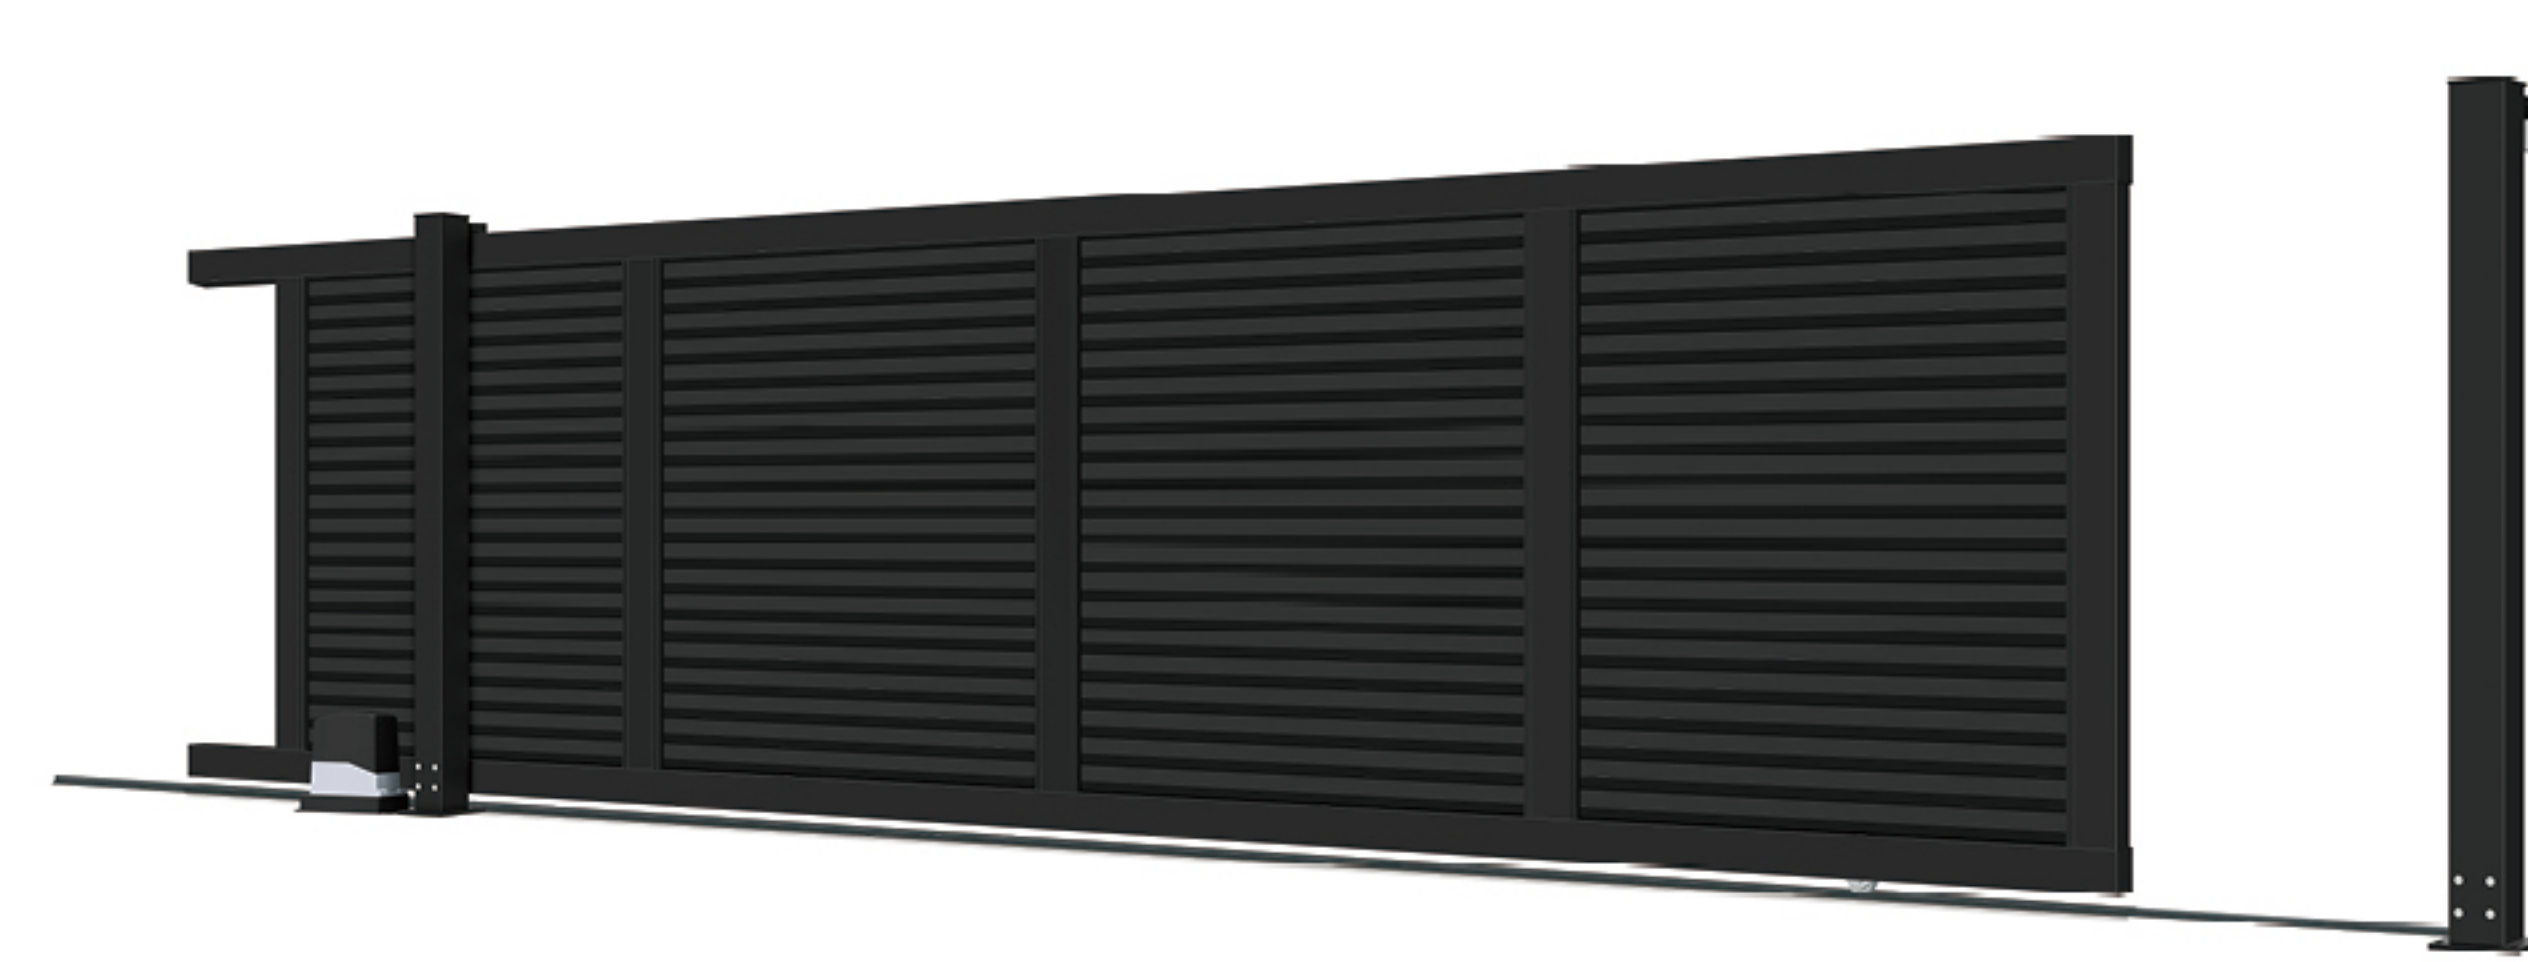

IHM-PY015

Standard Sliding Gate
平移门系列

不同尺寸 I 型门柱可选，
它和钢铁一样坚固，但永不生锈

Different sizes of I-shaped post available as strong
as steel, but will never rust

IHM-PY019

Standard Sliding Gate
平移门系列

半私密款式打造家居环境最佳搭配

Semi-private design, create excellent choice with courtyard

IHM-PY013

Standard Sliding Gate
平移门系列

时尚的撞色设计于开合中令人注目驻足

Special contrast color design attracts your
gentle eyes during open and close

IHM-PY033

Standard Sliding Gate
平移门系列

水平百叶设计，向下 55°放置，
通风透气，兼具美学与隐私

Horizontal louver elements placed at a downward 55-degree angle,
allowing for airflow balance the aesthetics and privacy.