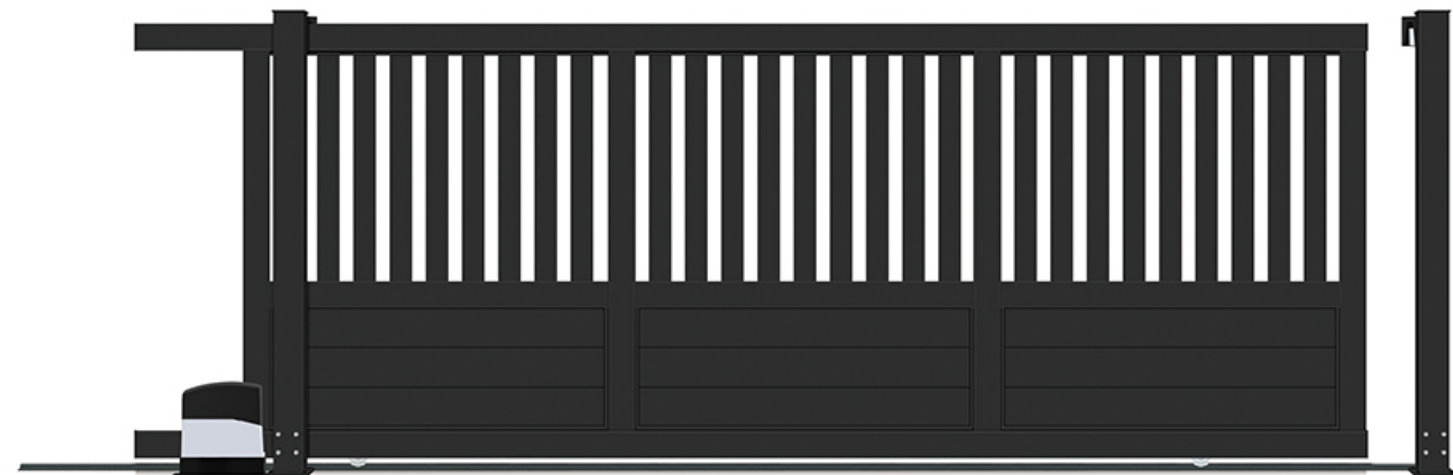

IHM-PY014

Standard Sliding Gate
平移门系列

简单流畅线条协调搭配，承载人们日常生活的空间美学
Simple flowing lines, textured materials and overall coordination and collocation carries the space aesthetics of people's daily living