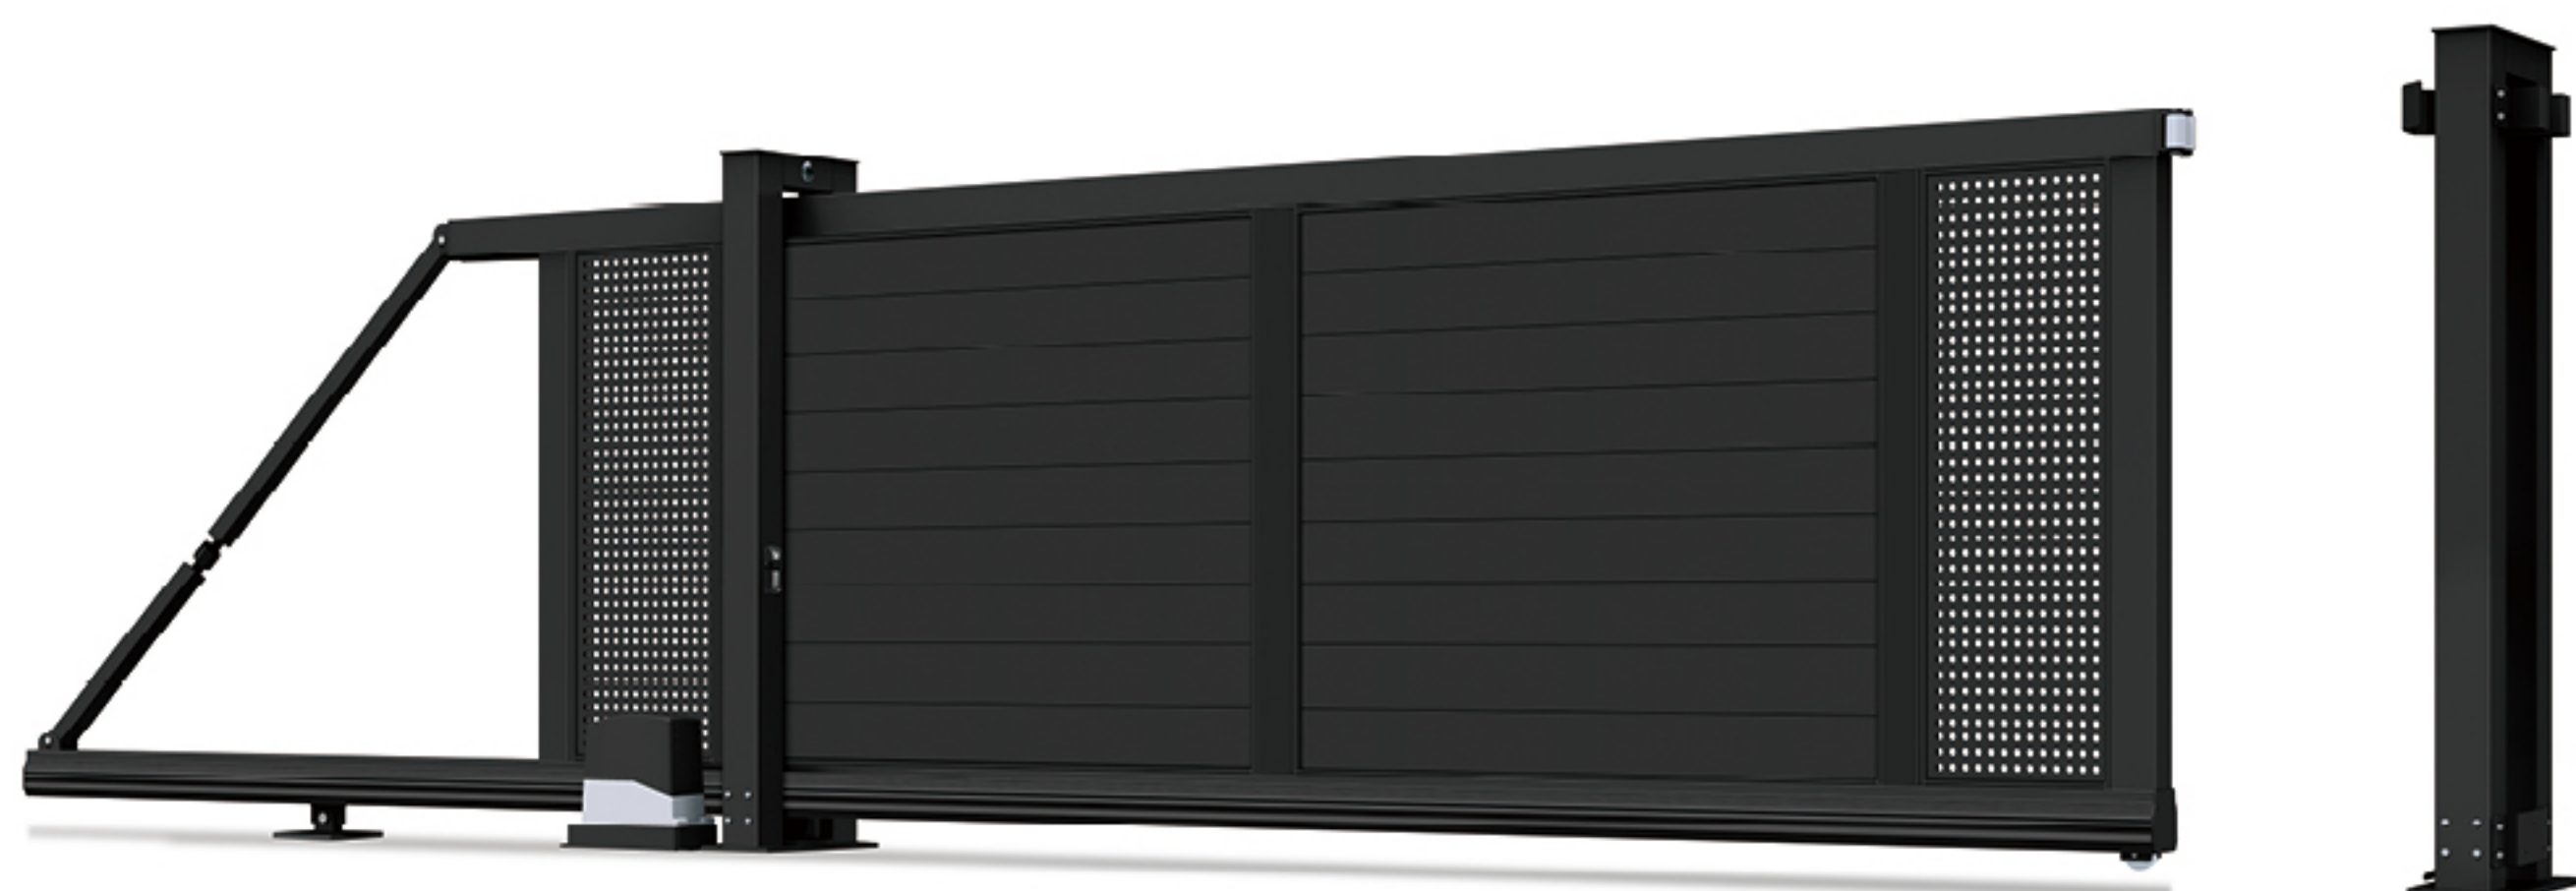

IHM-XF023

Cantilever Sliding Gate
悬浮门系列

U 型门柱，更牢固稳定；搭载红外防撞探头，更安全智能。
Indestructible U-shaped post equipped with anti-collision infrared sensor more secure and smarter.