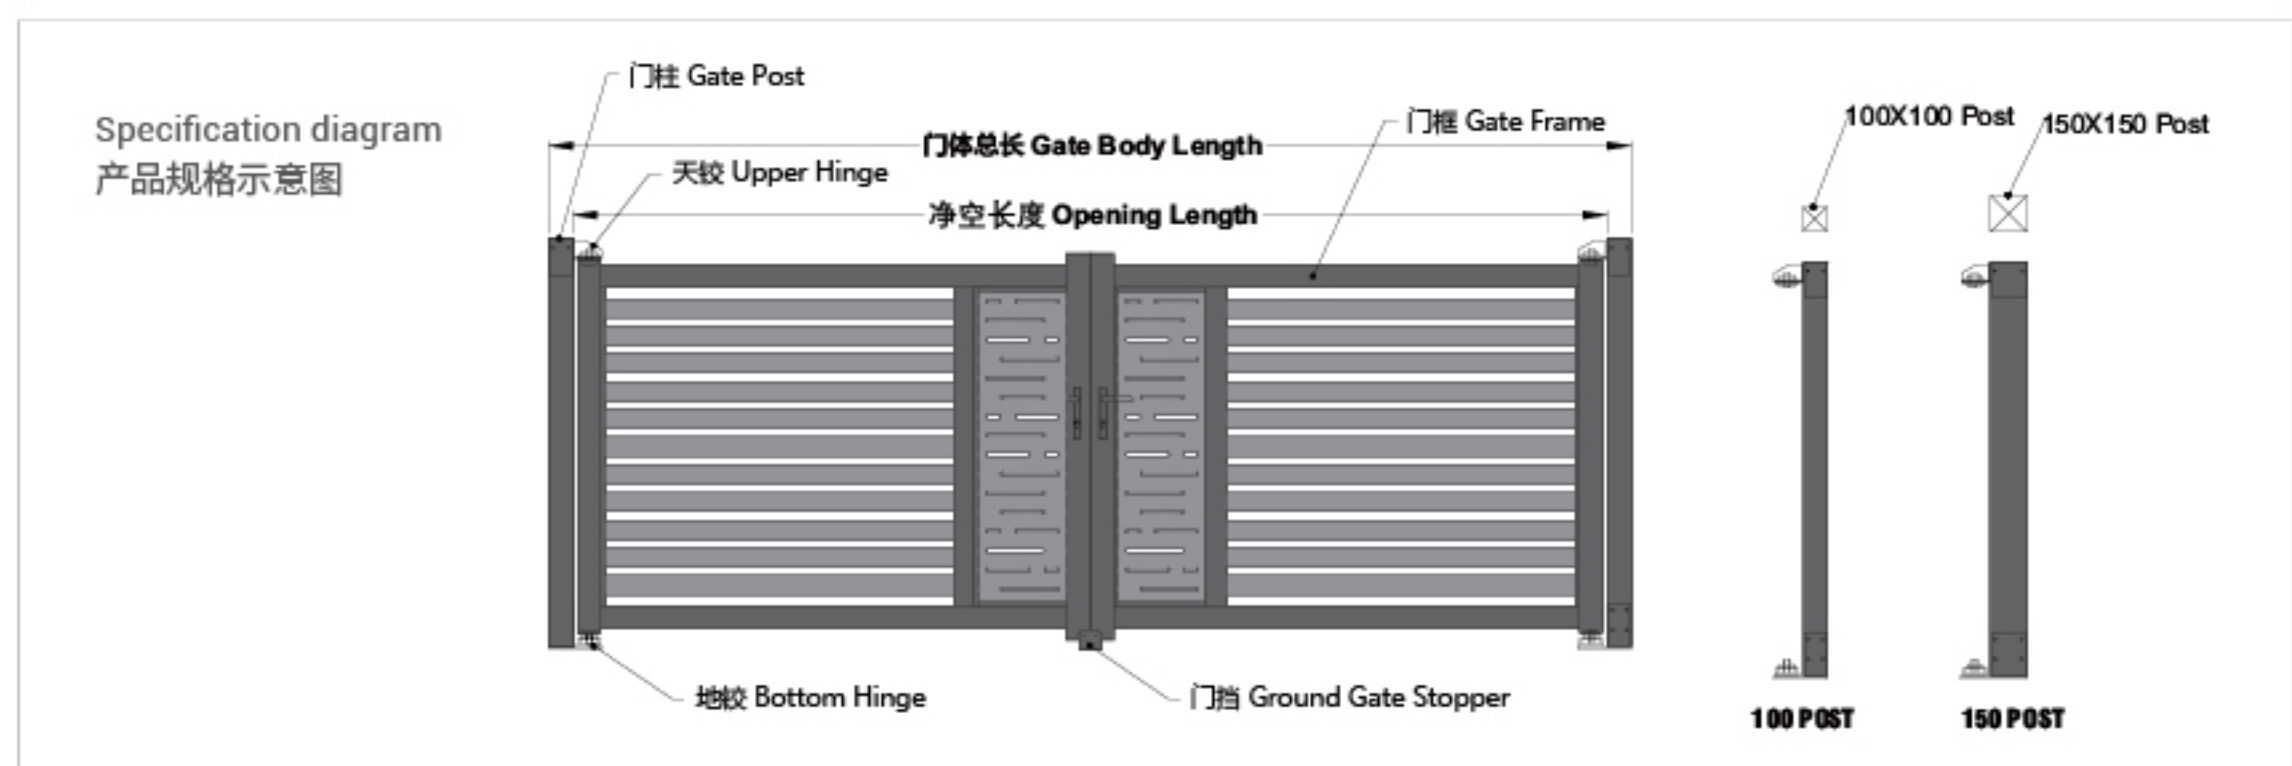

IHM-PK024

Swing Gate
平开门系列