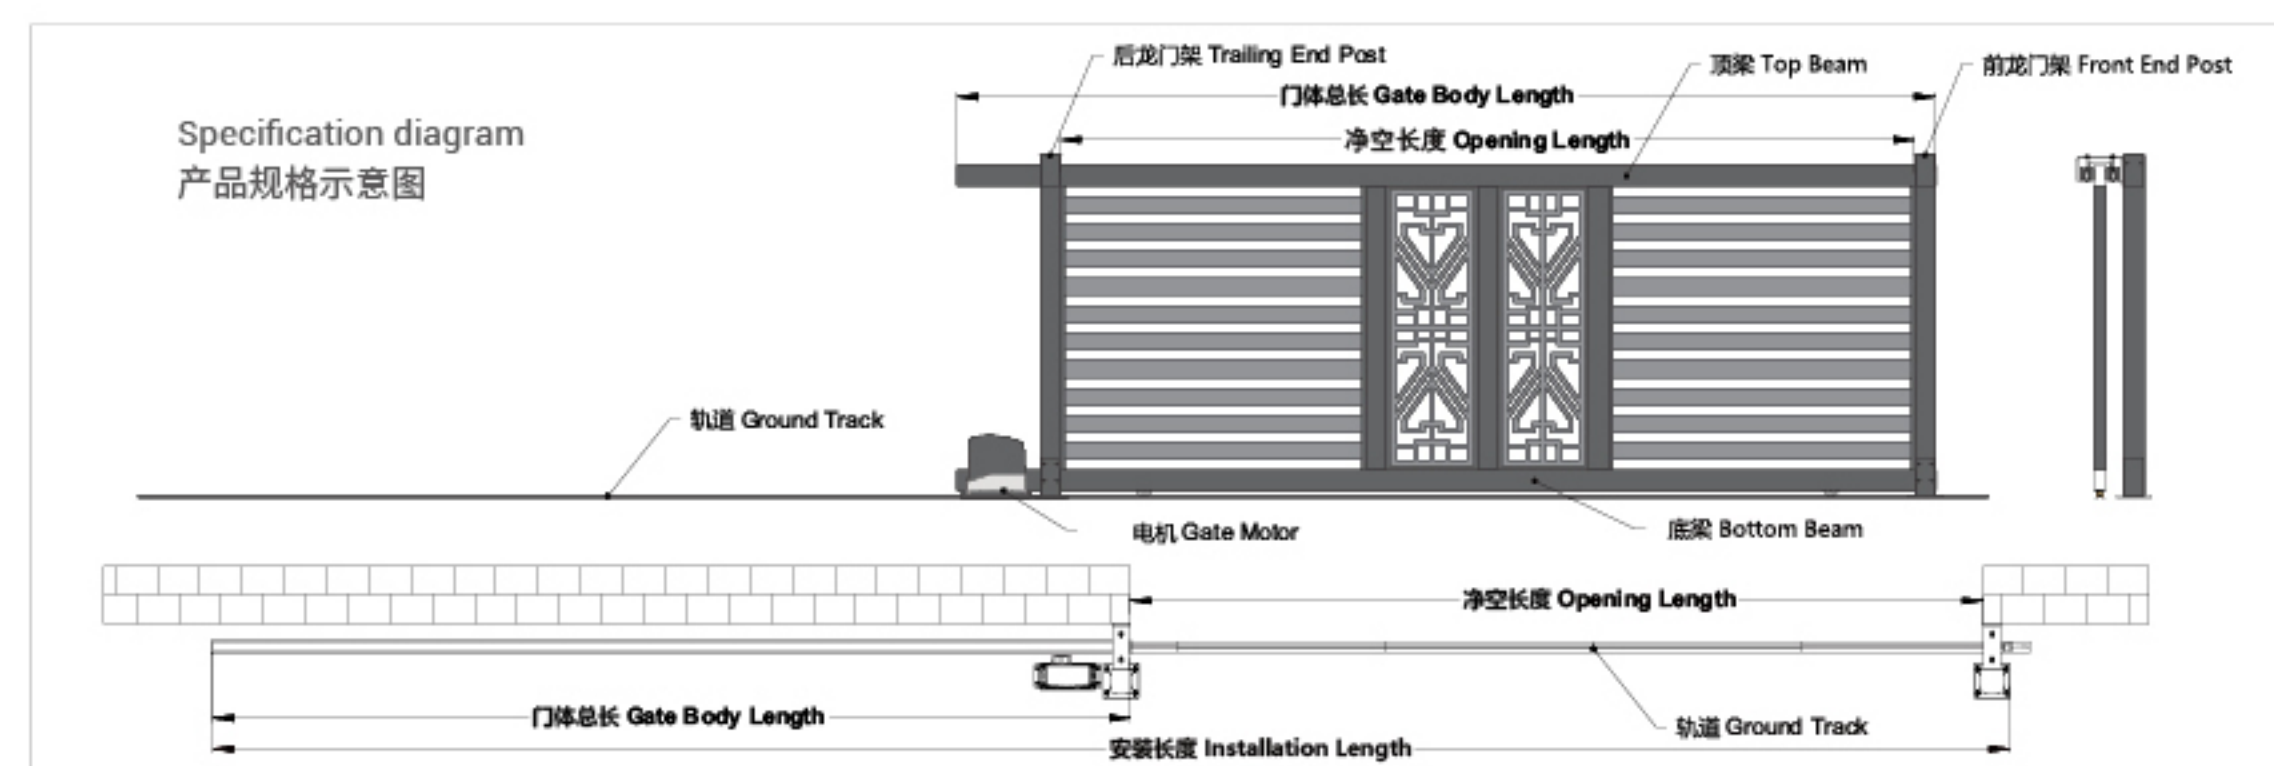

IHM-PY036

Standard Sliding Gate
平移门系列