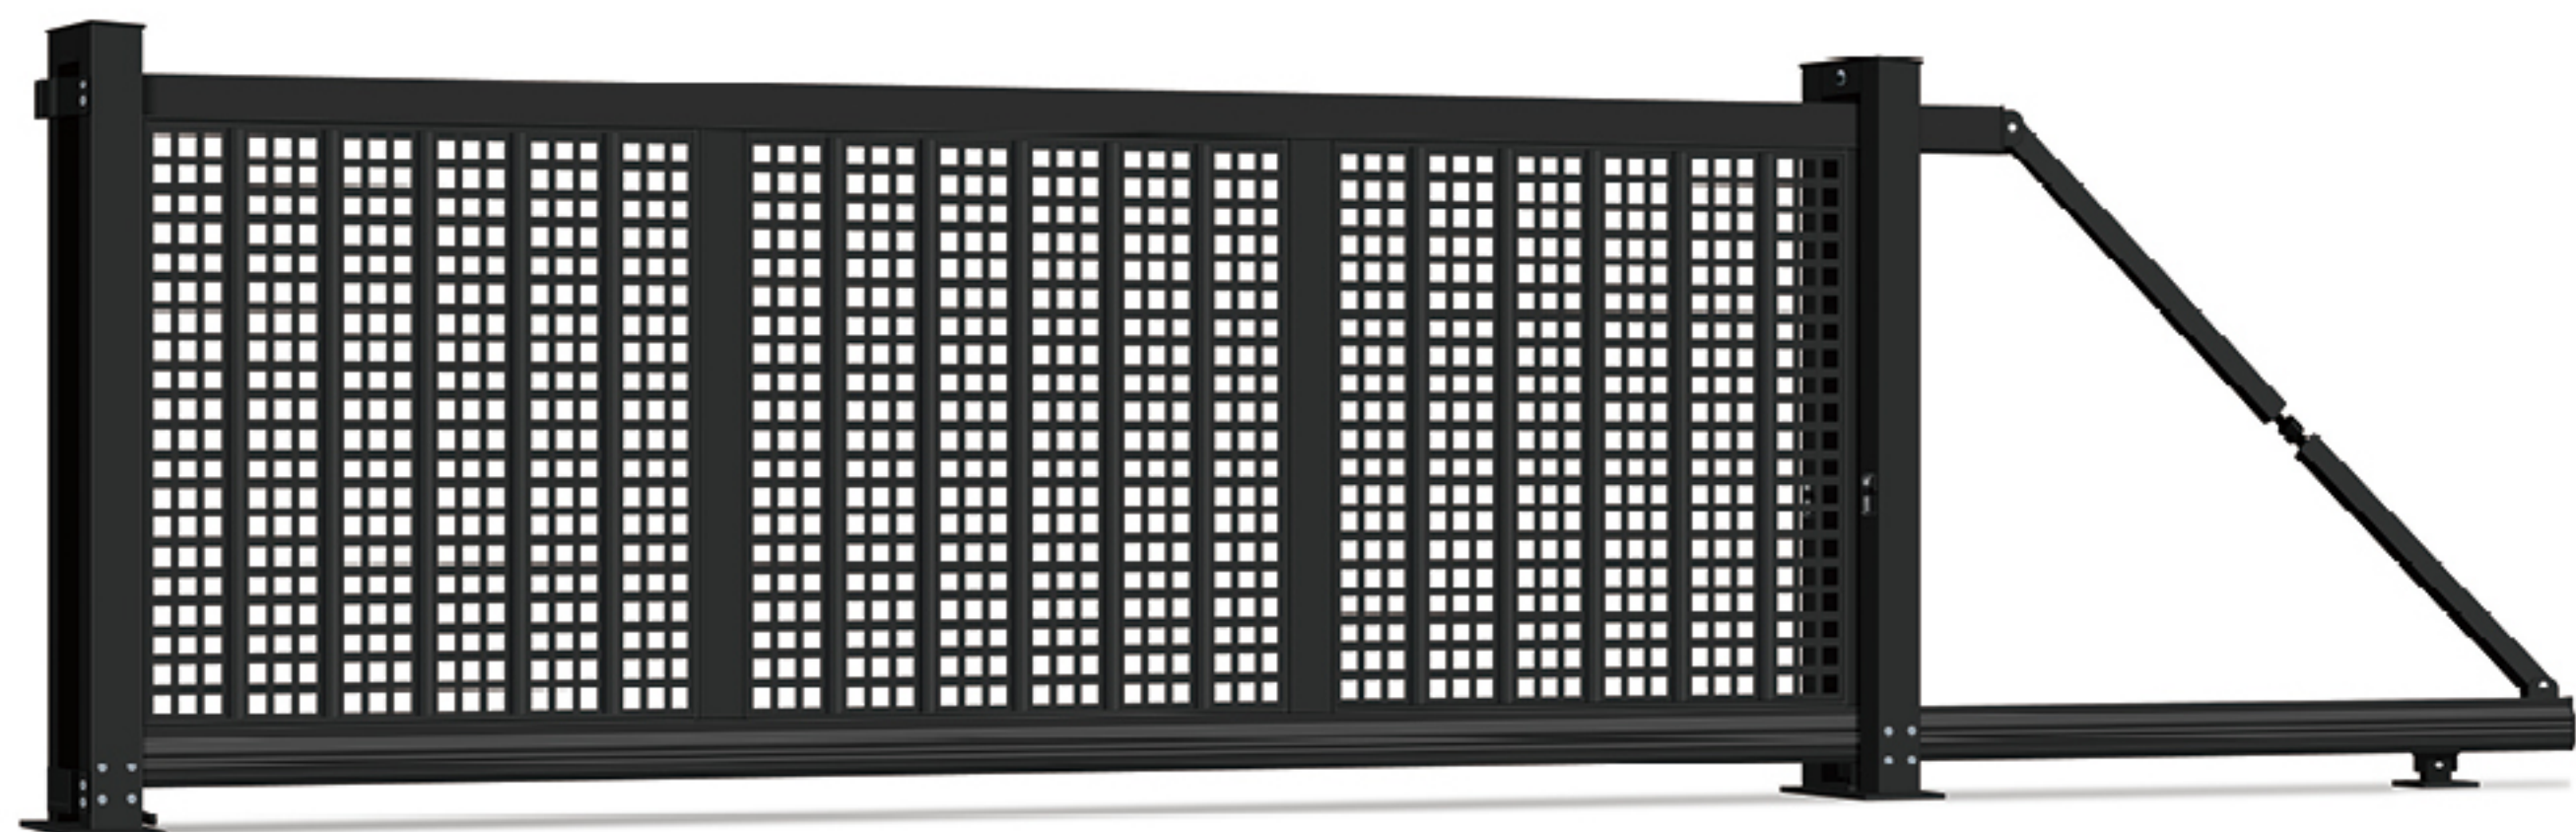

IHM-XF032

Cantilever Sliding Gate
悬浮门系列

多种孔洞的造型可以选择定制
Full of holes, texture, pattern design is customizable