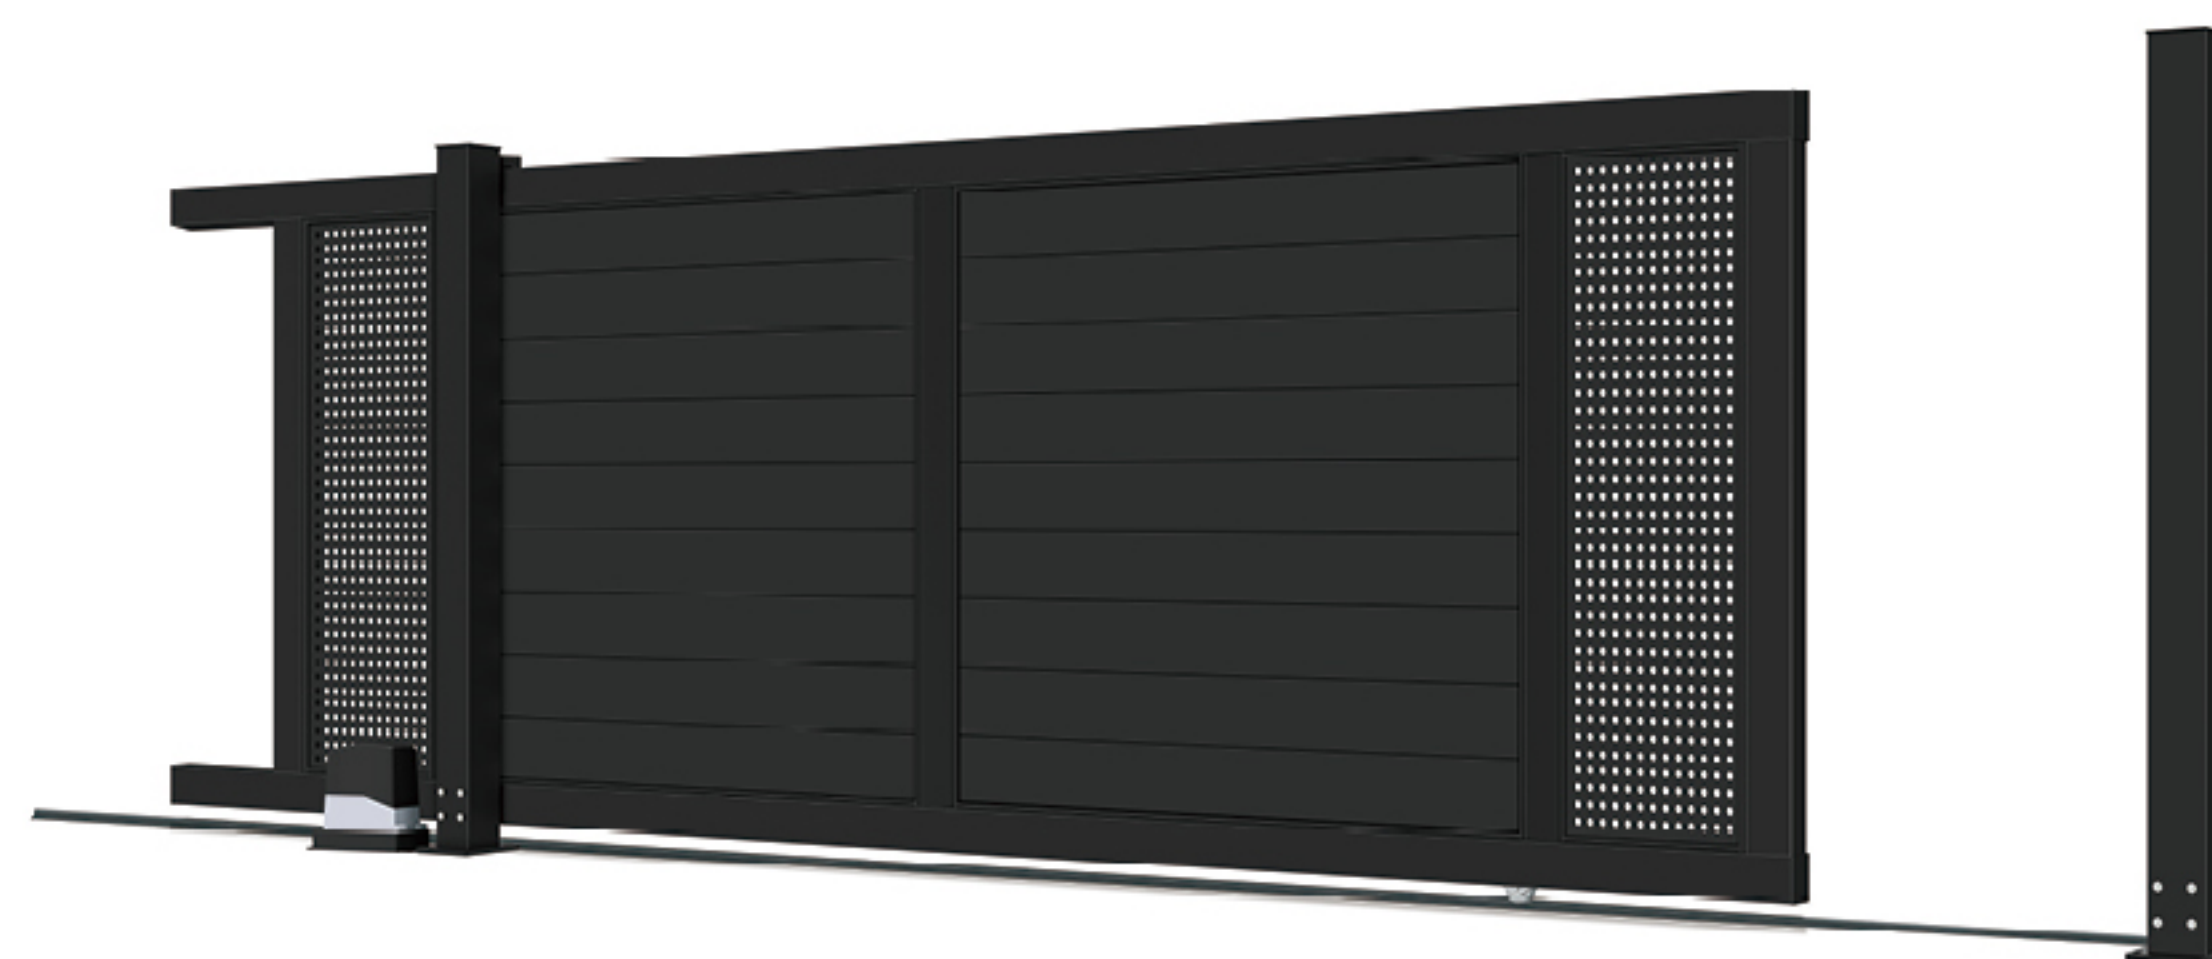

IHOME 爱家

CANTILEVER SLIDING GATE 悬浮庭院门

每一次创新都是新技术和个性化的融合

悬浮平移门外观庄重、气派，门体颜色丰富。采用无轨运行，无需预埋轨道，安装便捷、简单。在运行过程中，门体悬空行走，产品采用铝合金材料，款式众多。

兼容匹配大部分平移门电机，客户可根据自身喜好选配各品牌电机及安全保障系统。

Every innovation is a fusion of new technology and personalization.

Suspension linear sliding design, no need for any rails pre-laid on the ground, it's very easy and simple for installation and maintenance.

Extraordinary gate body is made of aluminum alloy comes in a variety of styles and colors.

IHM-PY029

Standard Sliding Gate
平移门系列

IHOME 爱家·平移门系列

采用优质工业级 6063-T5 铝材拼装铆接而成，结构严密，安装简单，操作简便。
门体采用螺丝隐藏式结构设计，既牢固又美观大气。
净空长度按具体工程项目要求和个性化需求，为您量身定制。

Excellent industrial-grade aluminum alloy 6063-T5 adopts reasonable structure and unique design. Assembling and riveted gate bodies are easy to install.
Hidden screw structure supplies you with solid, dustproof and generous.
Exclusive made to your clearance opening measurements according to real project.

IHM-PY031

Standard Sliding Gate
平移门系列

IHM-PY025

Standard Sliding Gate
平移门系列

门体采用高品质铝合金材料，坚固耐用
High-quality aluminum alloy, sturdy and durable

IHM-PY023

Standard Sliding Gate
平移门系列

庭院开门空间有限时的最佳选择
Best choice for limited courtyard space