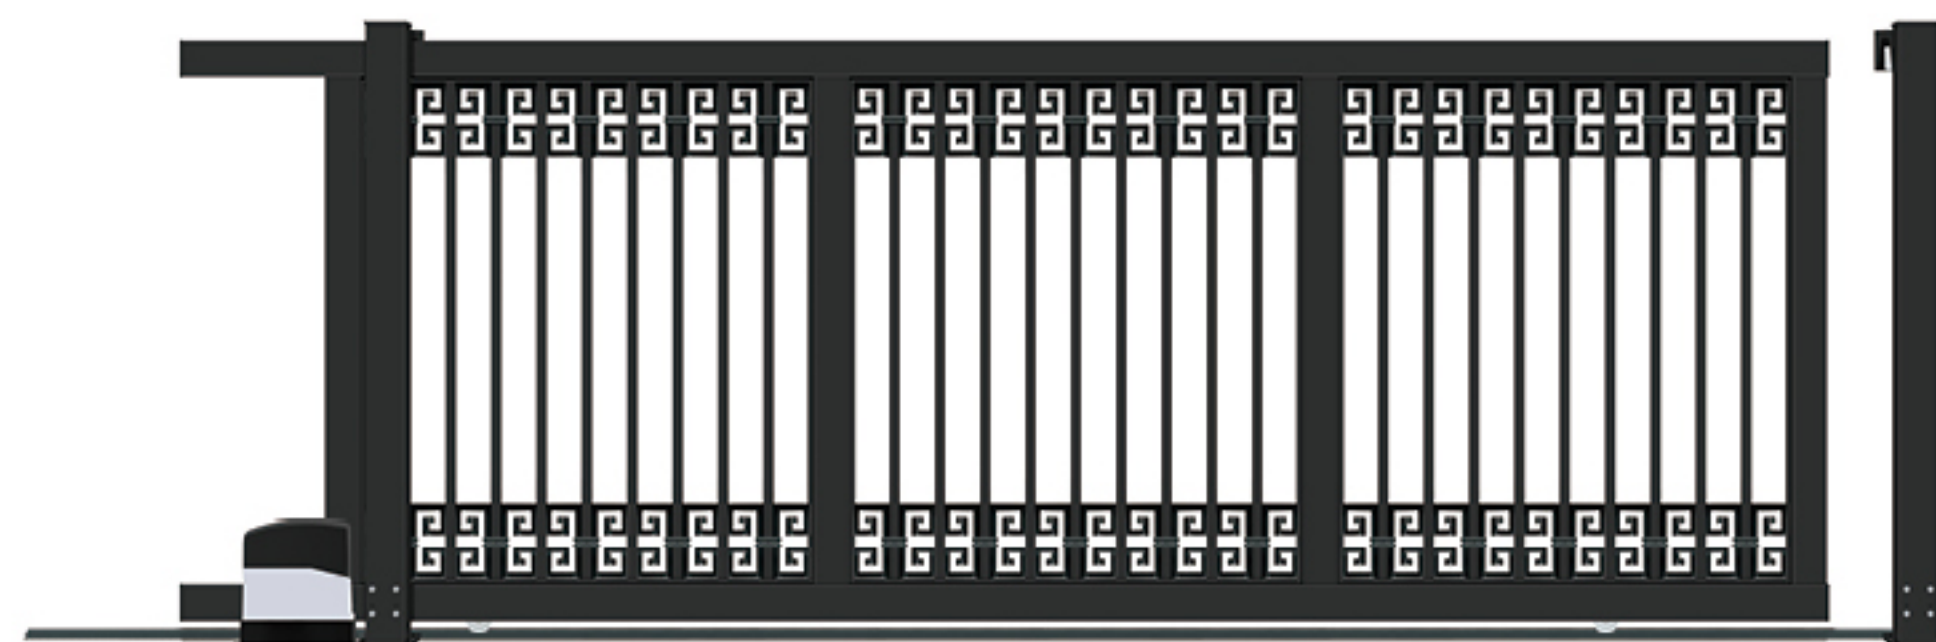

IHM-PY034

Standard Sliding Gate
平移门系列