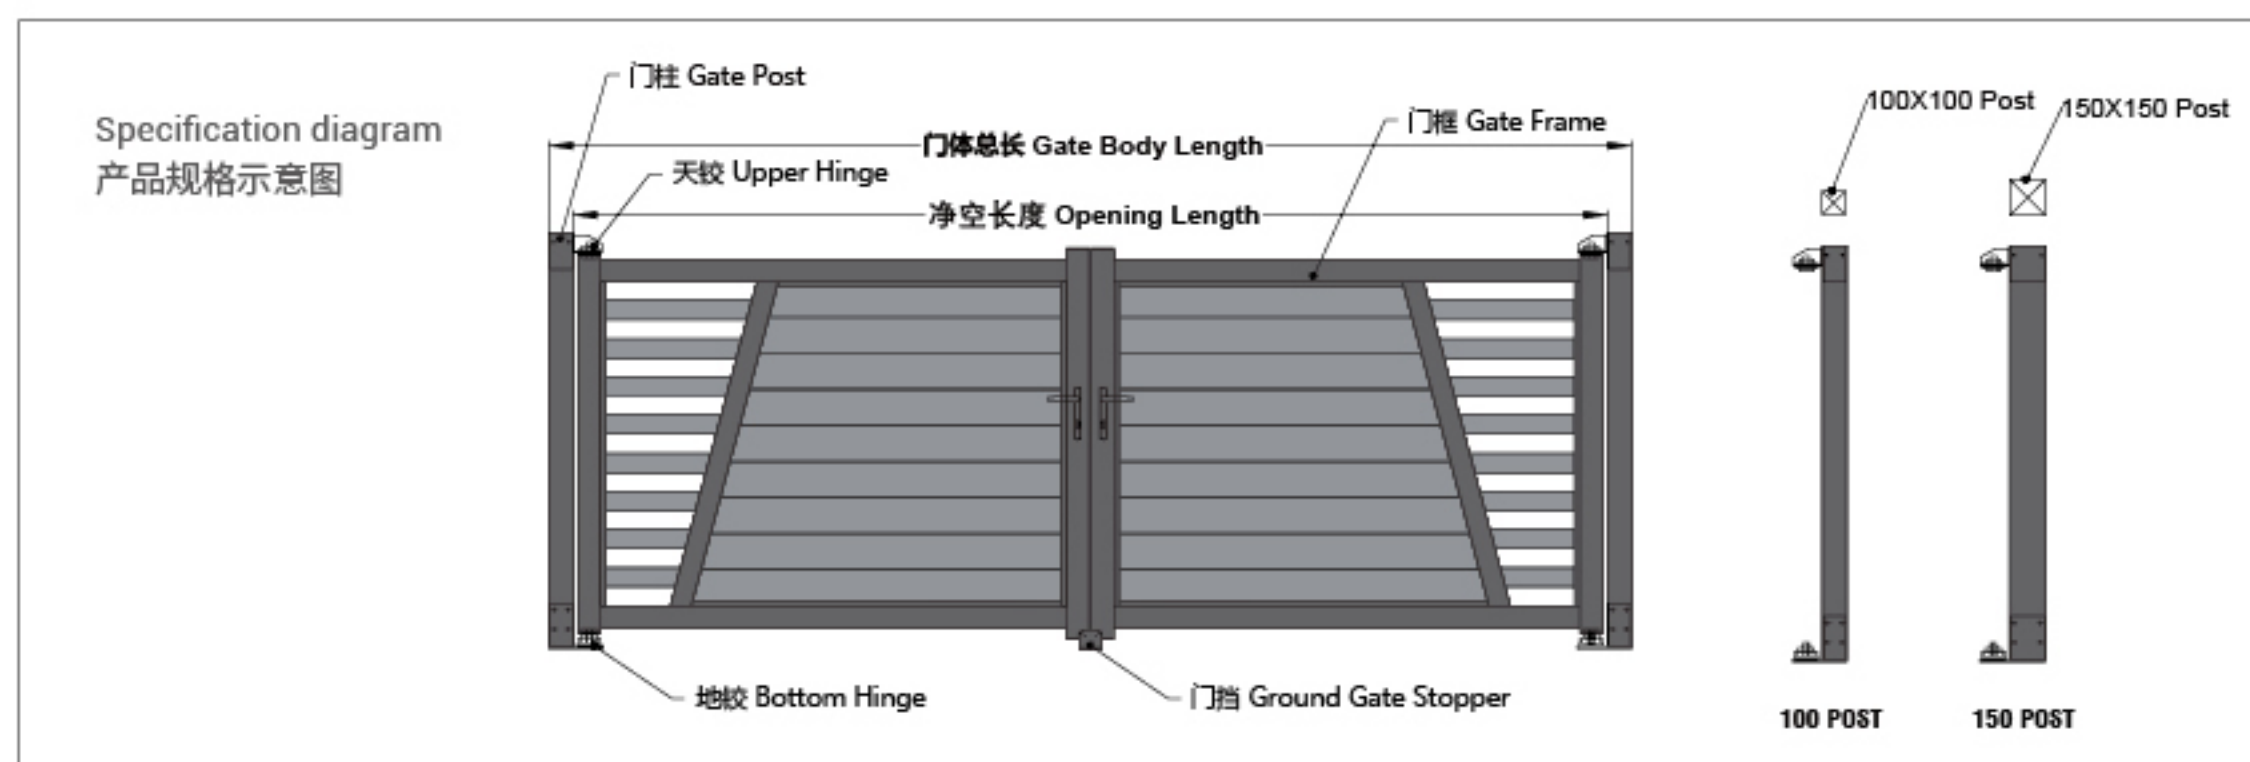

IHM-PK029

Swing Gate
平开门系列