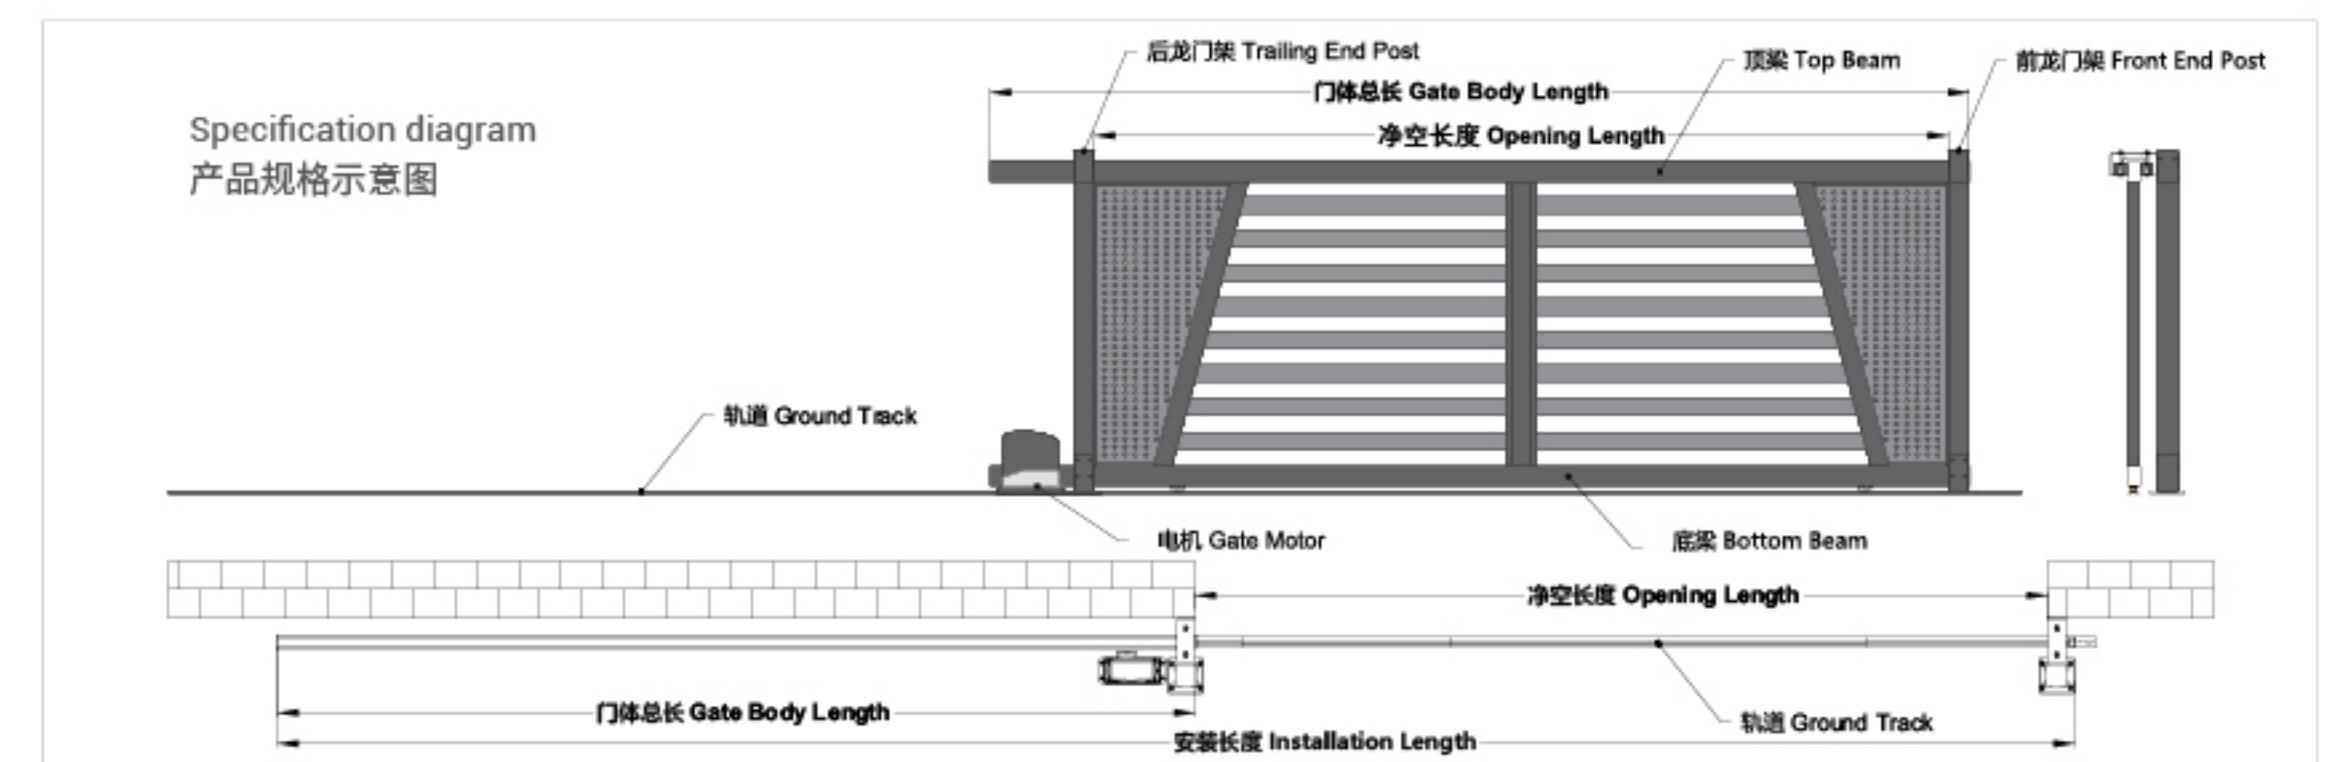

IHM-PY031

Standard Sliding Gate
平移门系列