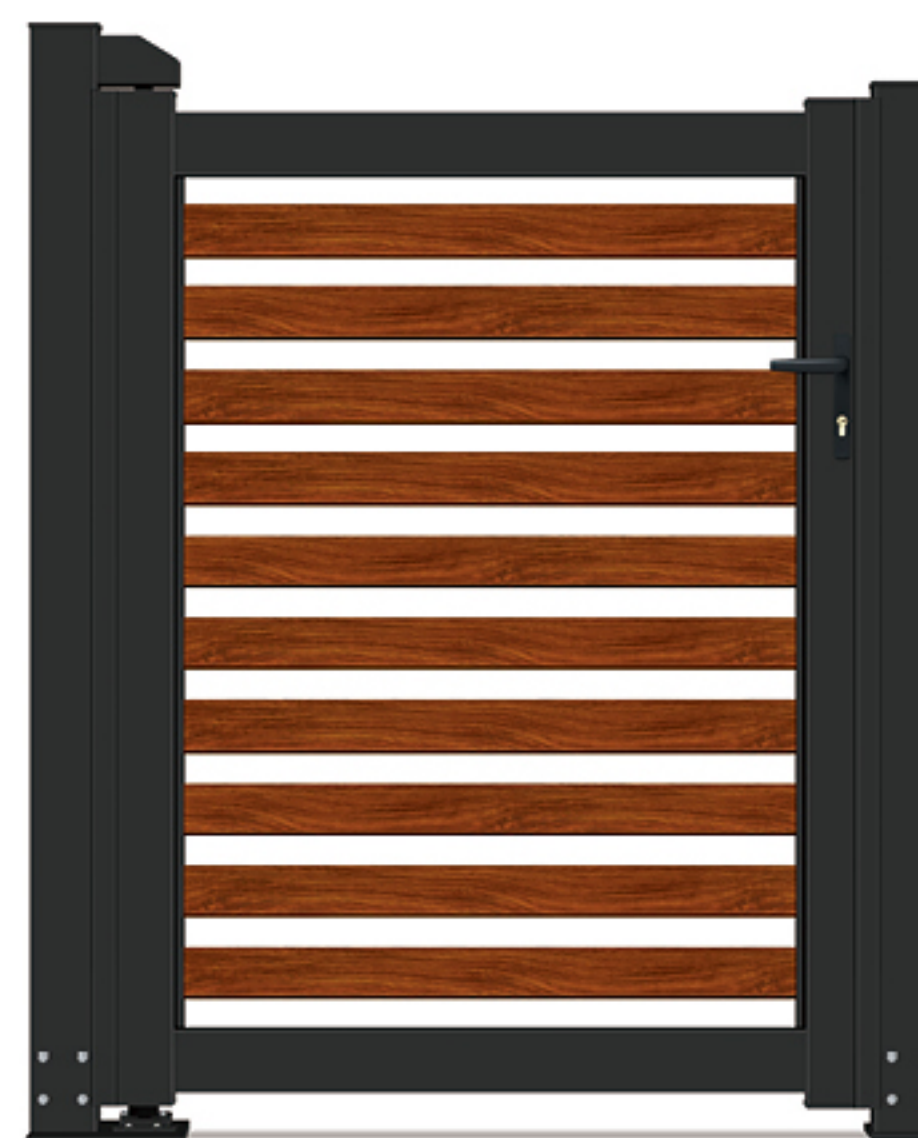

IHM-DK012

Pedestrian Gate
单开门系列