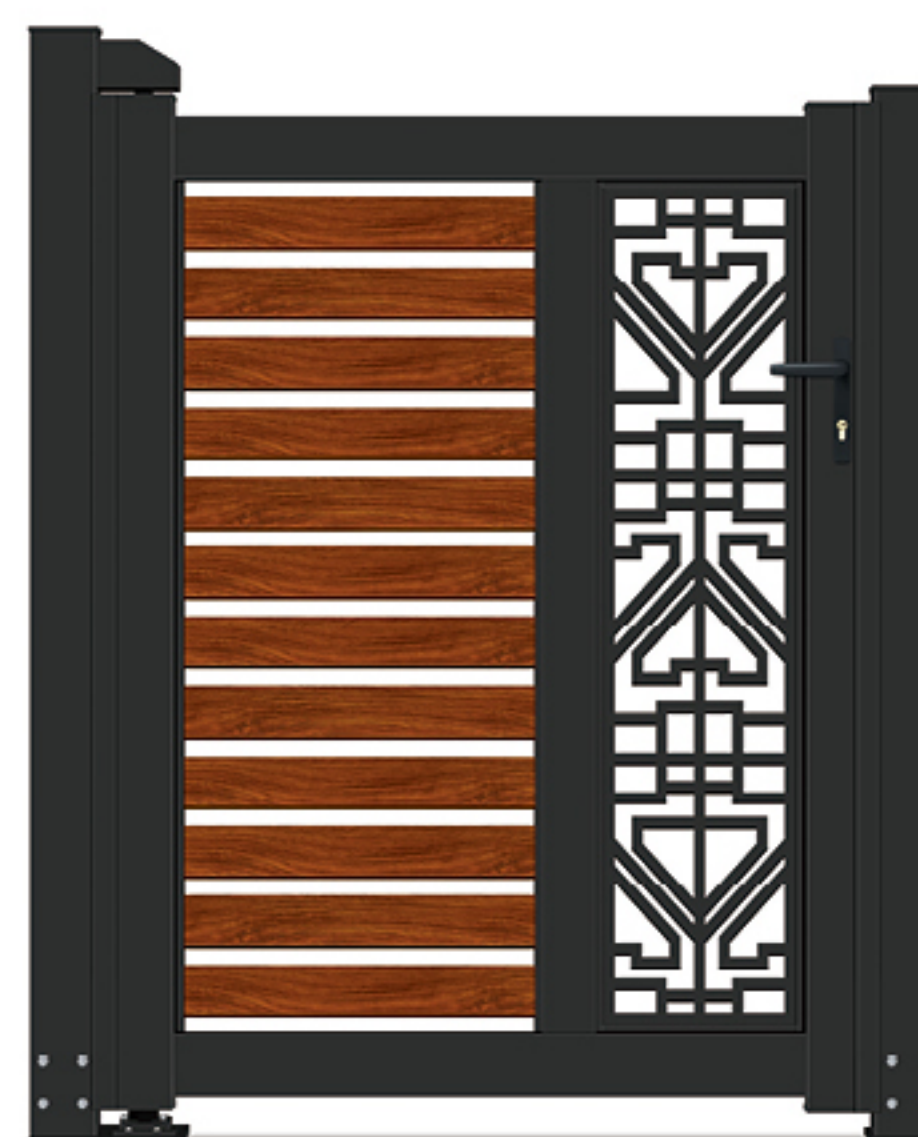

IHM-DK036

Pedestrian Gate
单开门系列