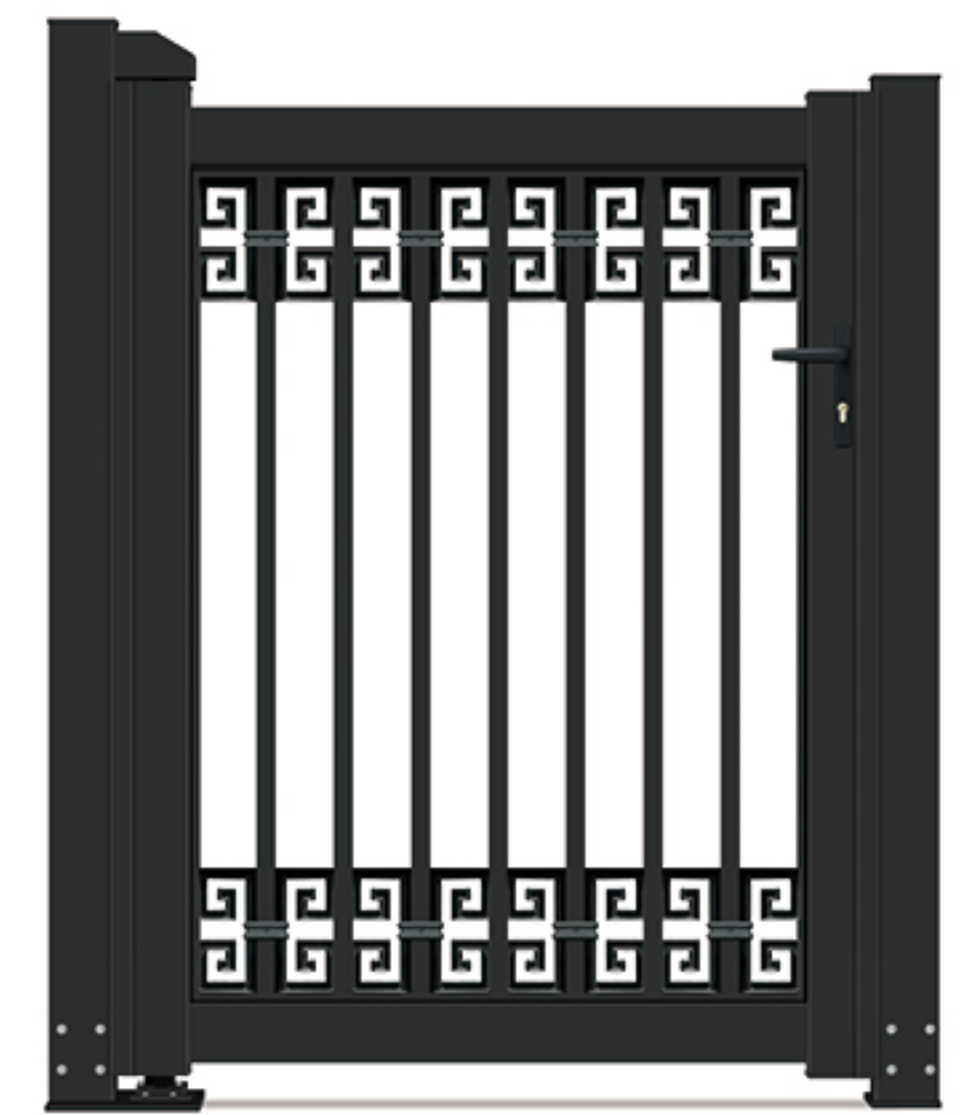

仿木和树状雕刻板创造独一无二的设计
Wood-like and tree-shaped carving features to create a unique one-of-a-kind design.

IHM-DK011

Pedestrian Gate
单开门系列

IHM-DK035

Pedestrian Gate
单开门系列

IHM-DK032

Pedestrian Gate
单开门系列

IHM-DK034