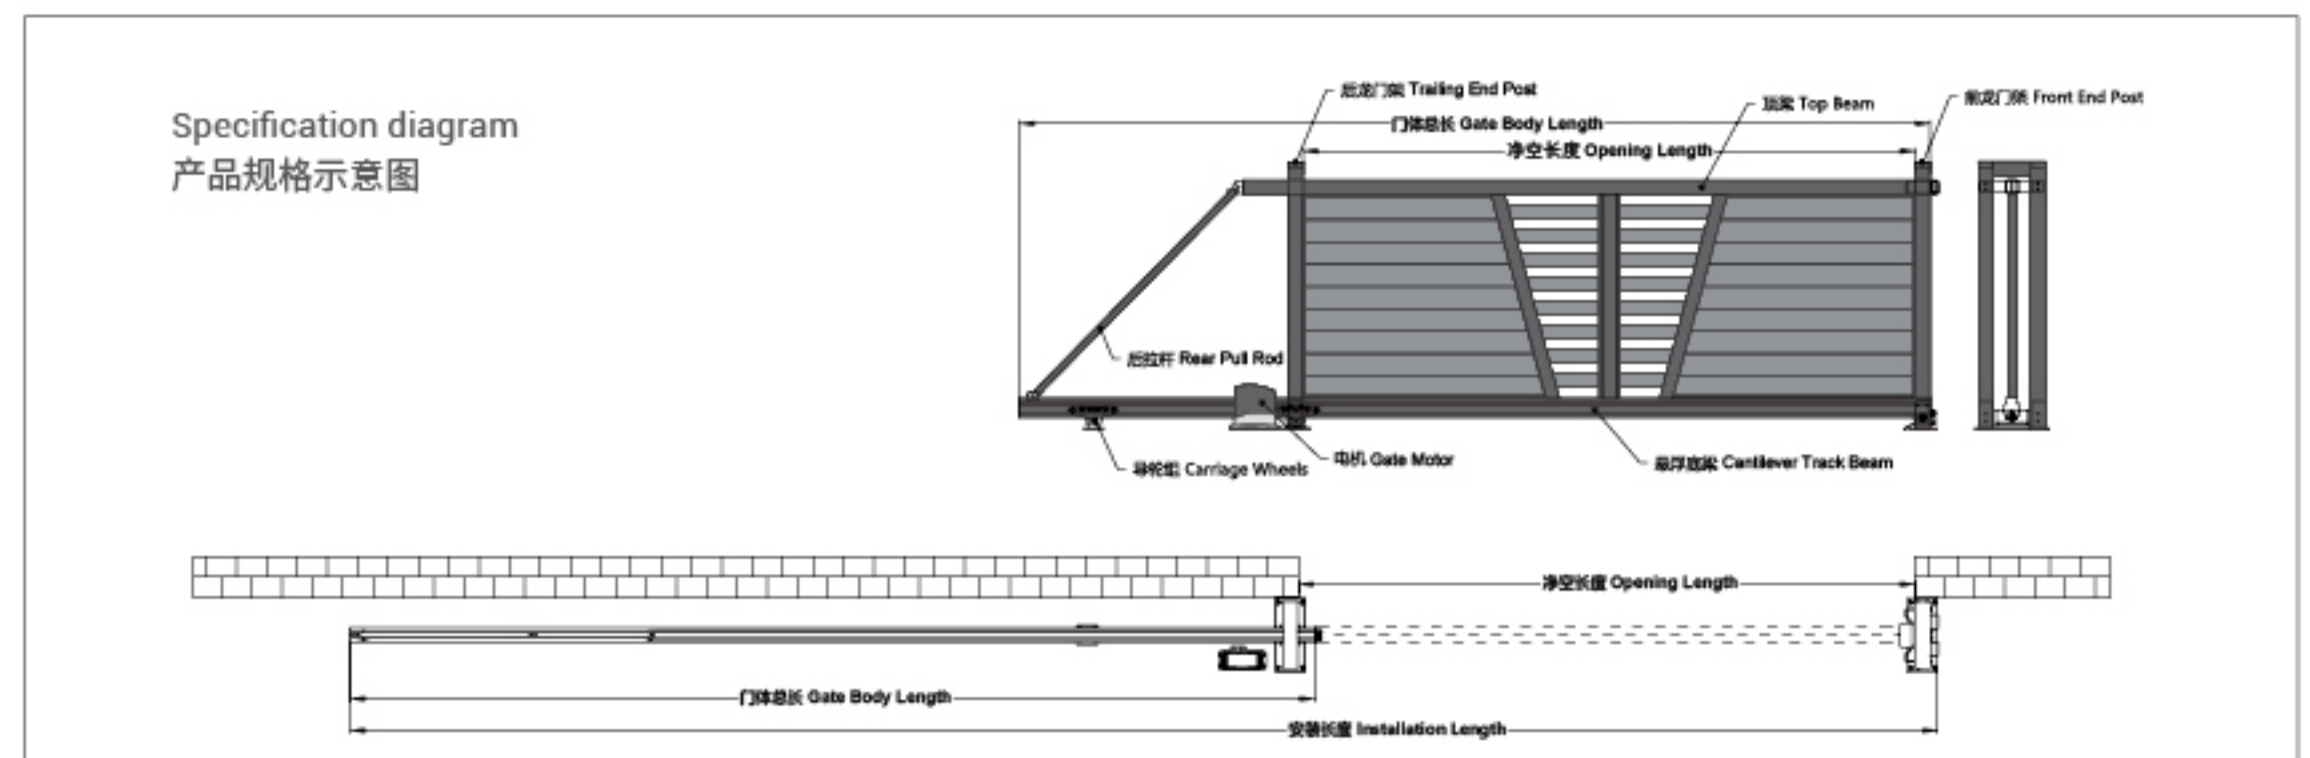

IHM-XF028

Cantilever Sliding Gate
悬浮门系列