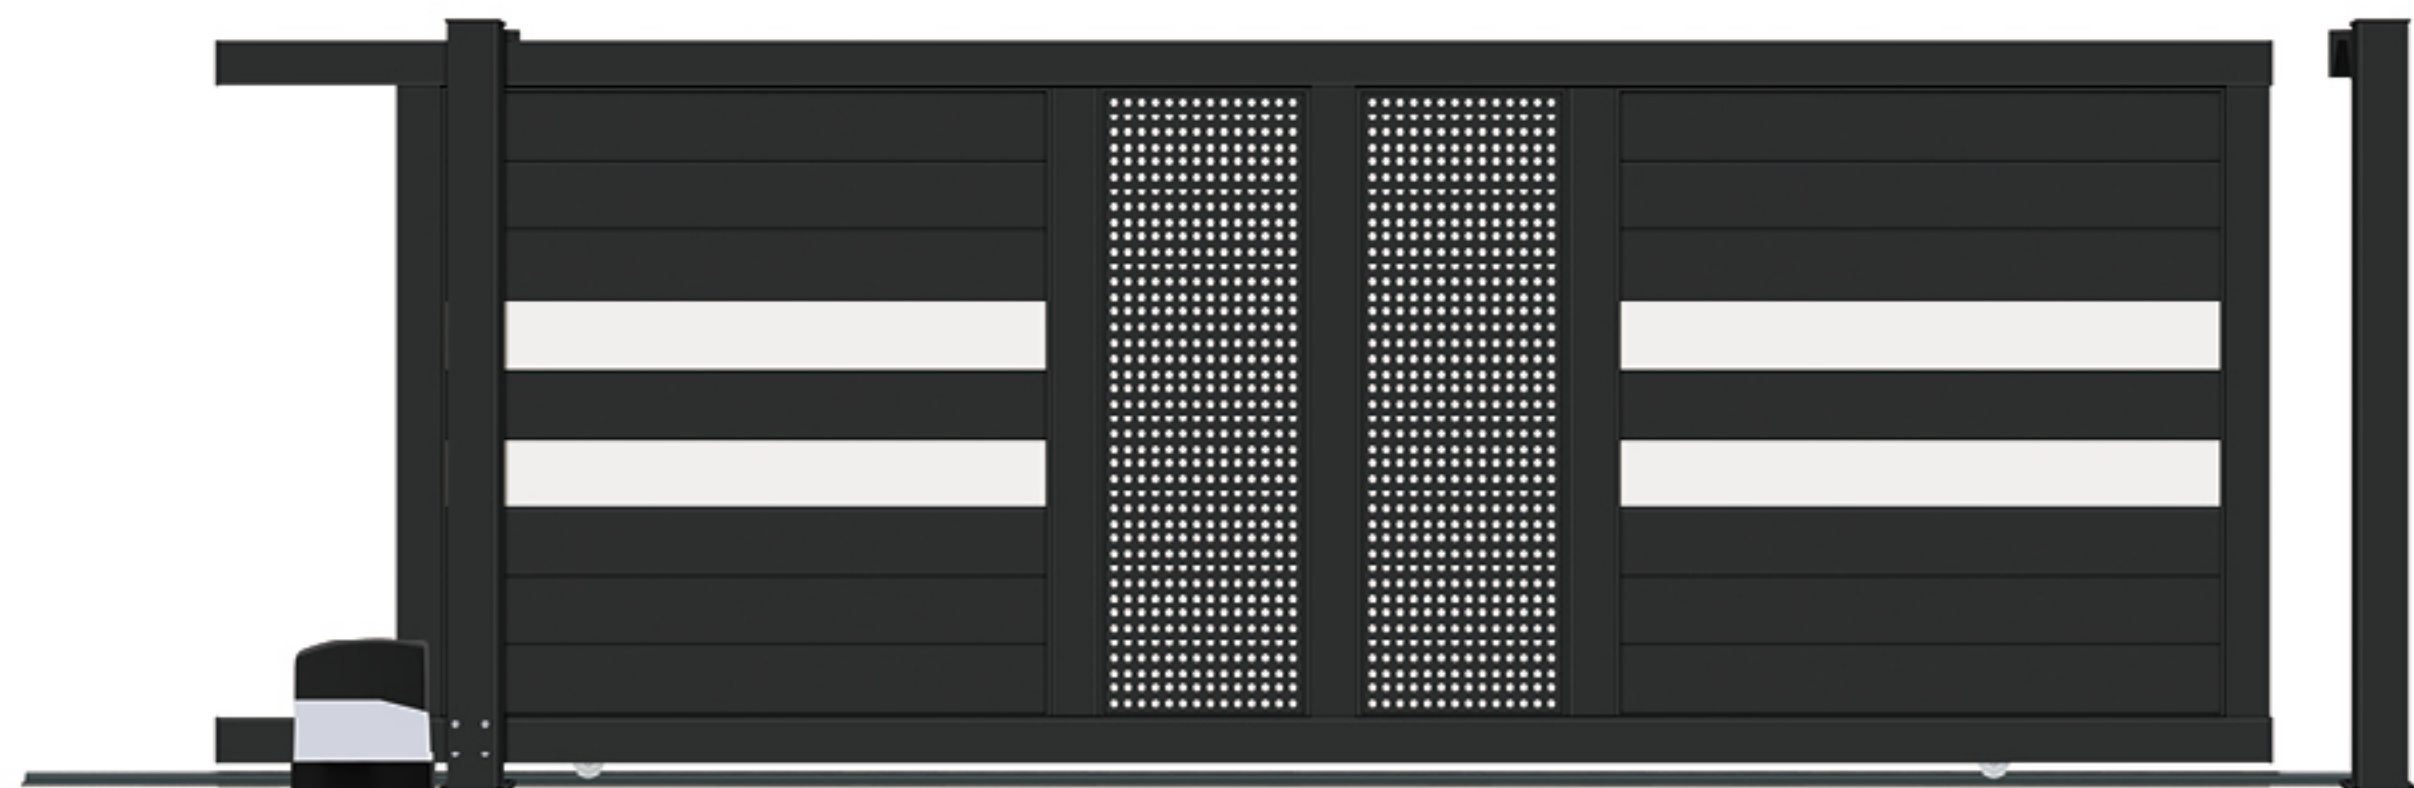

IHM-PY022

Standard Sliding Gate
平移门系列

不同的色彩，孔洞与线条的汇合，
营造出不一样的艺术效果

The combination of different colors, holes and lines
creates a different artistic effect