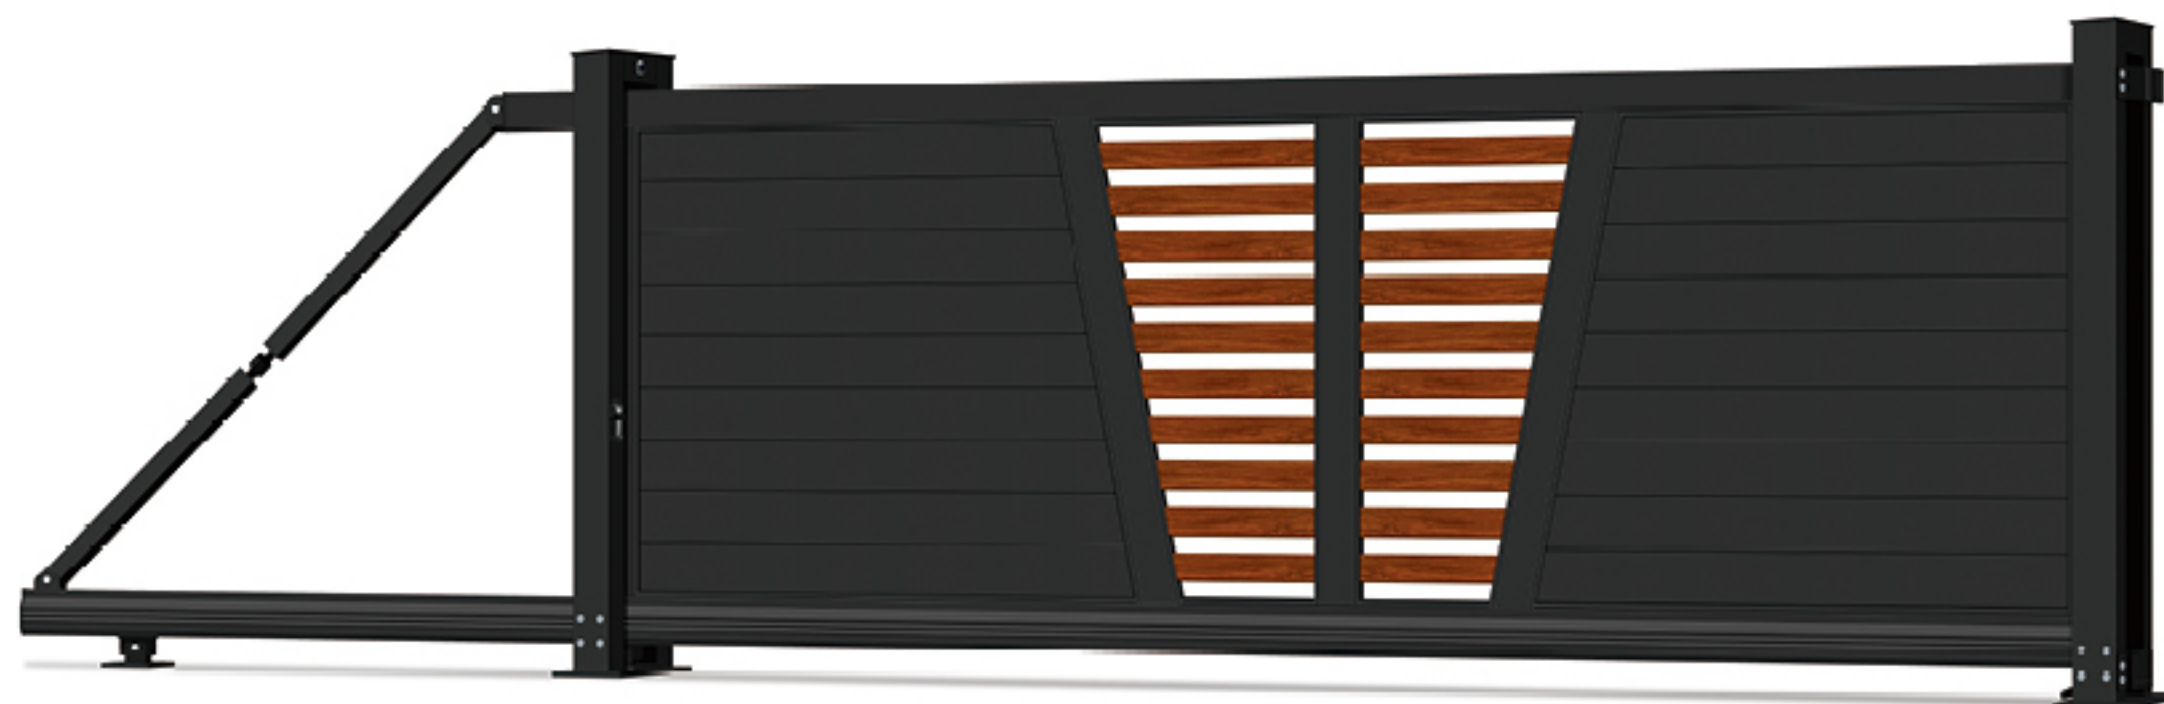

IHM-XF028

Cantilever Sliding Gate
悬浮门系列