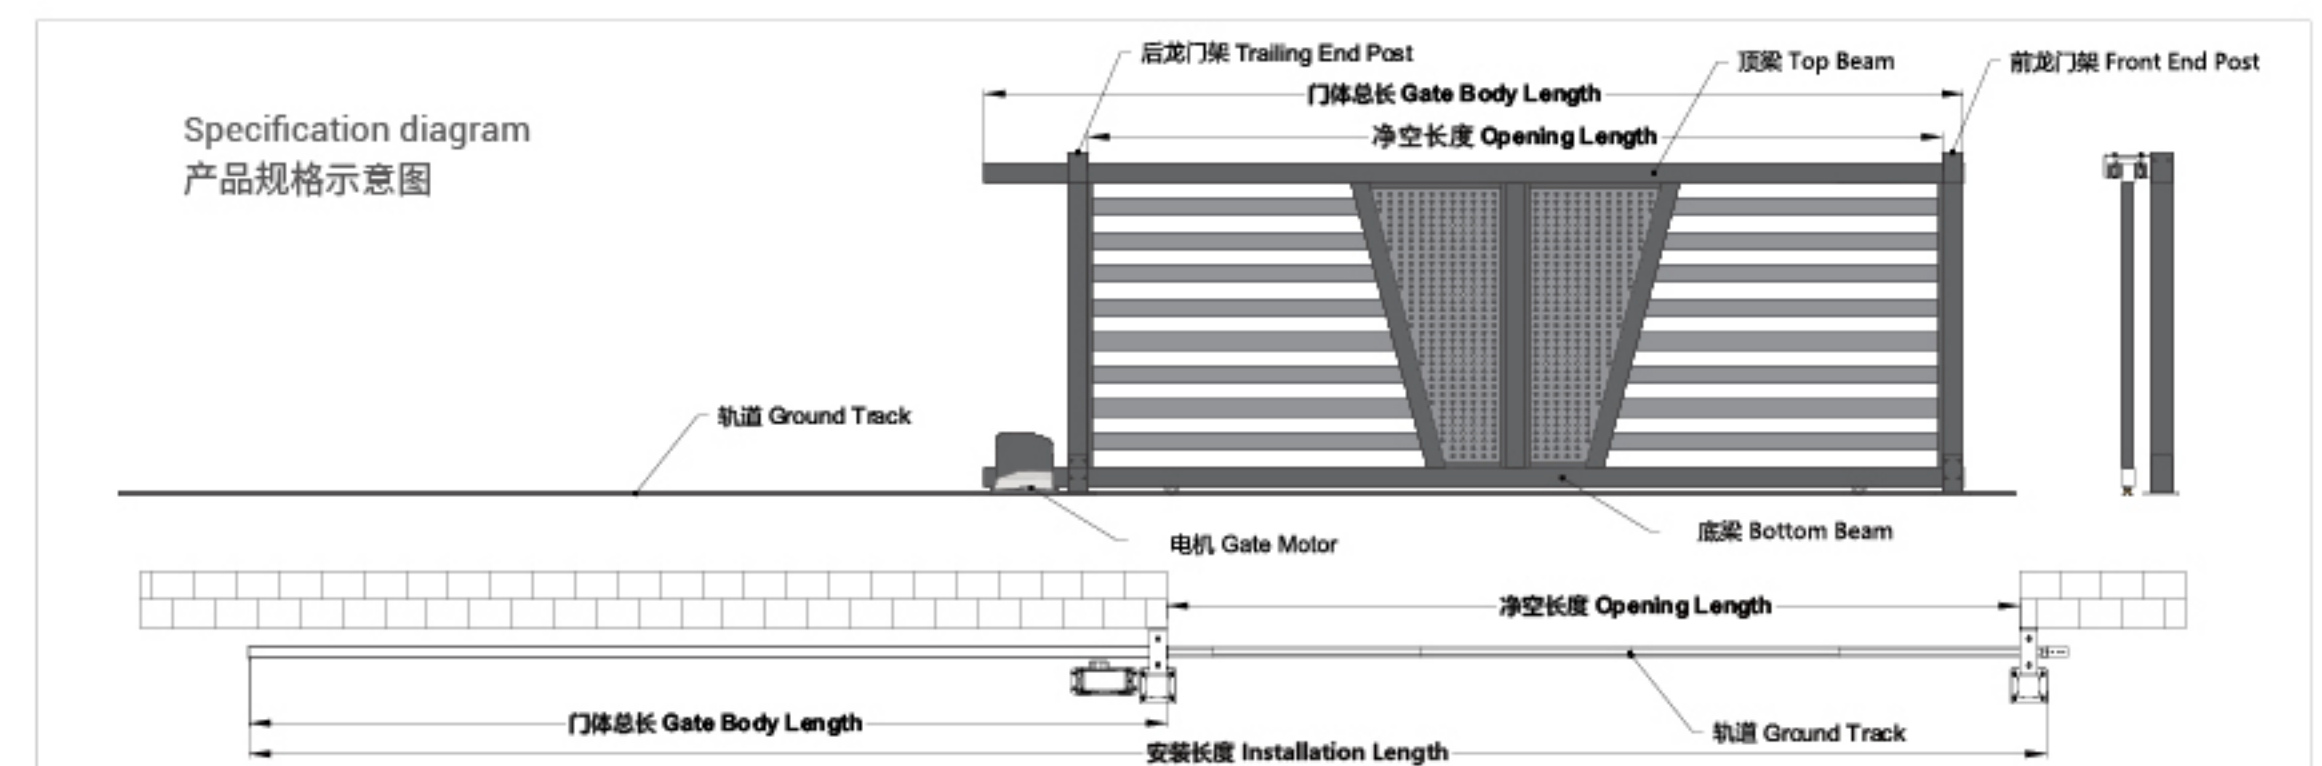

IHM-PY030

Standard Sliding Gate
平移门系列