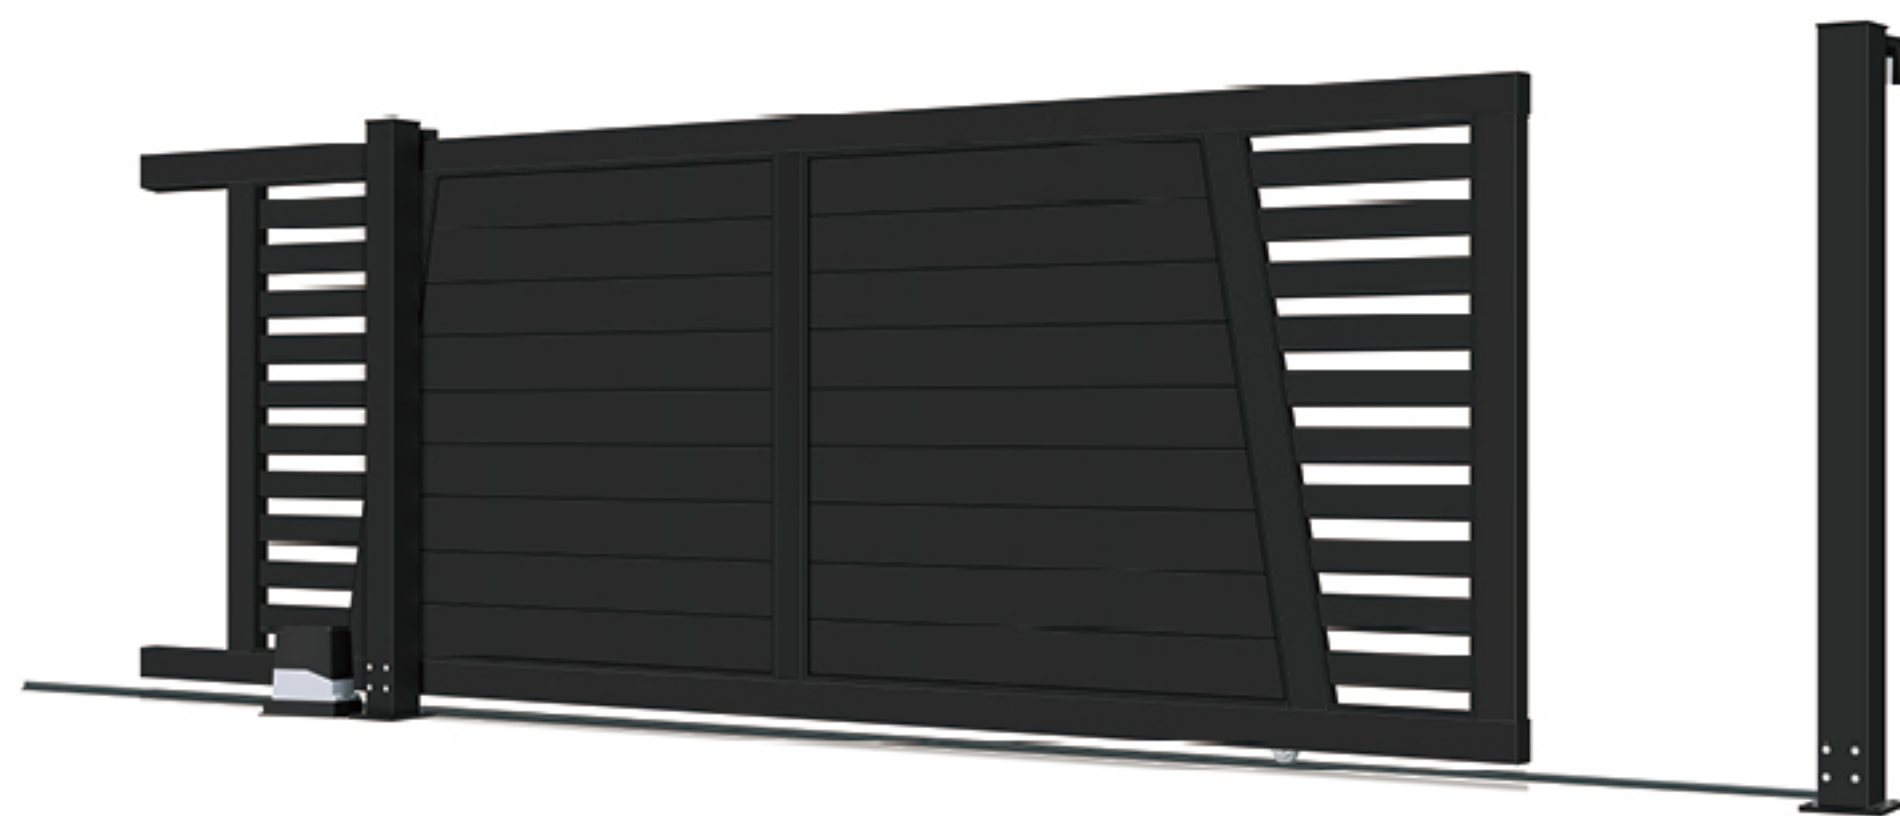

IHOME 爱家

CANTILEVER SLIDING GATE 悬浮庭院门

每一次创新都是新技术和个性化的融合

悬浮平移门外观庄重、气派，门体颜色丰富。采用无轨运行，无需预埋轨道，安装便捷、简单。在运行过程中，门体悬空行走，产品采用铝合金材料，款式众多。

兼容匹配大部分平移门电机，客户可根据自身喜好选配各品牌电机及安全保障系统。

Every innovation is a fusion of new technology and personalization.

Suspension linear sliding design, no need for any rails pre-laid on the ground, it's very easy and simple for installation and maintenance.

Extraordinary gate body is made of aluminum alloy comes in a variety of styles and colors.

IHOME 爱家

STANDARD SLIDING GATE 平移庭院门

每道工序、环节，都有一群兢兢业业的人把控

门体采用铝型材制造而成，不生锈，无焊接，精良的拼接设计，简单的结构形式，性能卓越。安装简便，适应性强，电机过载保护。手动离合，运行稳定、安静、顺畅、安全性能高，故障率极低。

Every process and craftsmanship is controlled by experienced craftsmen.

The door gate is made of aluminum profile, no rust, no welding, sophisticated splicing design, simple structure and excellent performance. Easy installation, strong adaptability, motor overload protection. Manual clutch, stable, quiet, smooth operation, high safety performance, and extremely low failure rate.