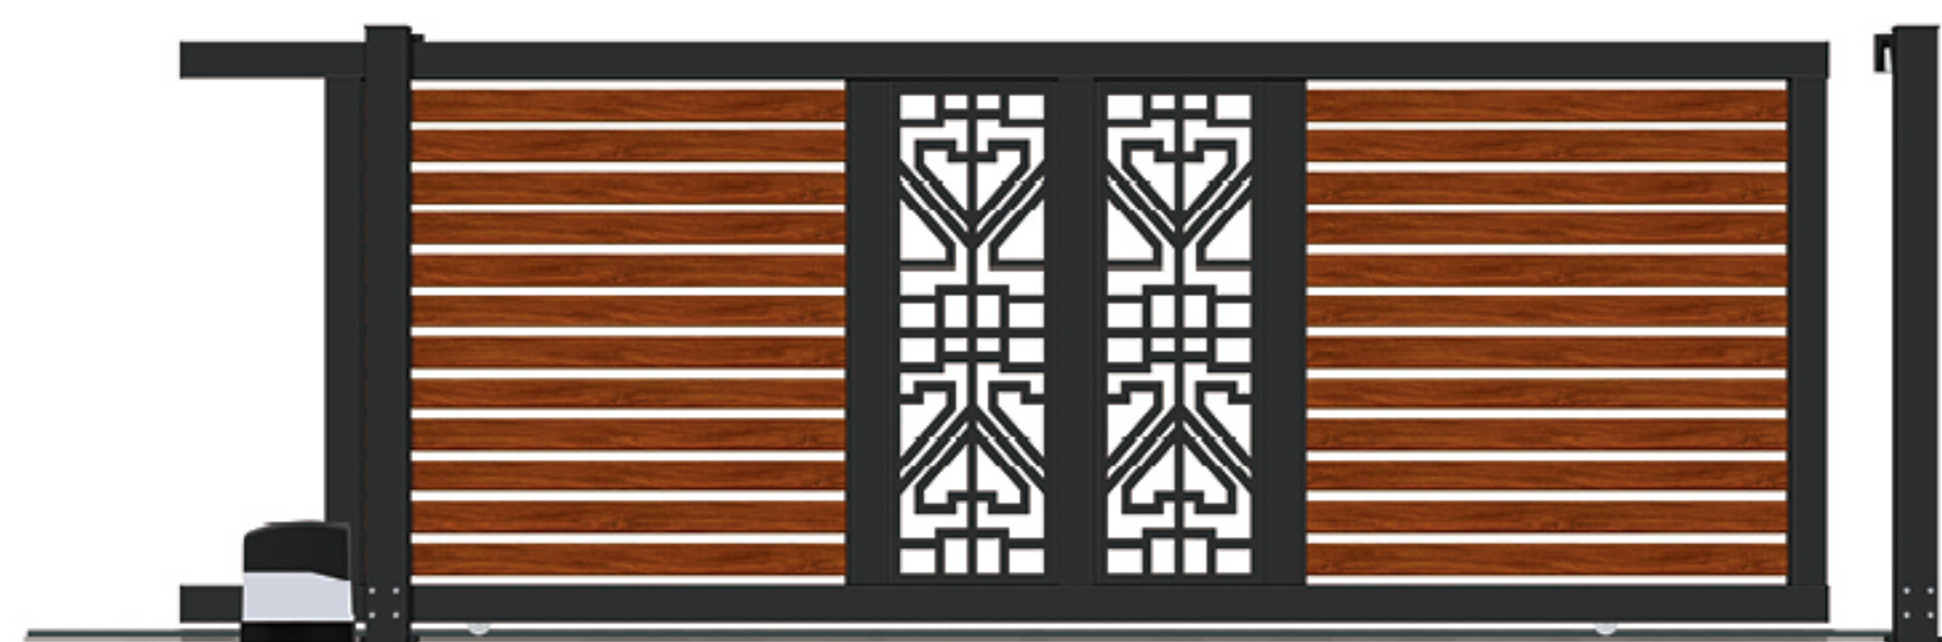

IHM-PY036

Standard Sliding Gate
平移门系列