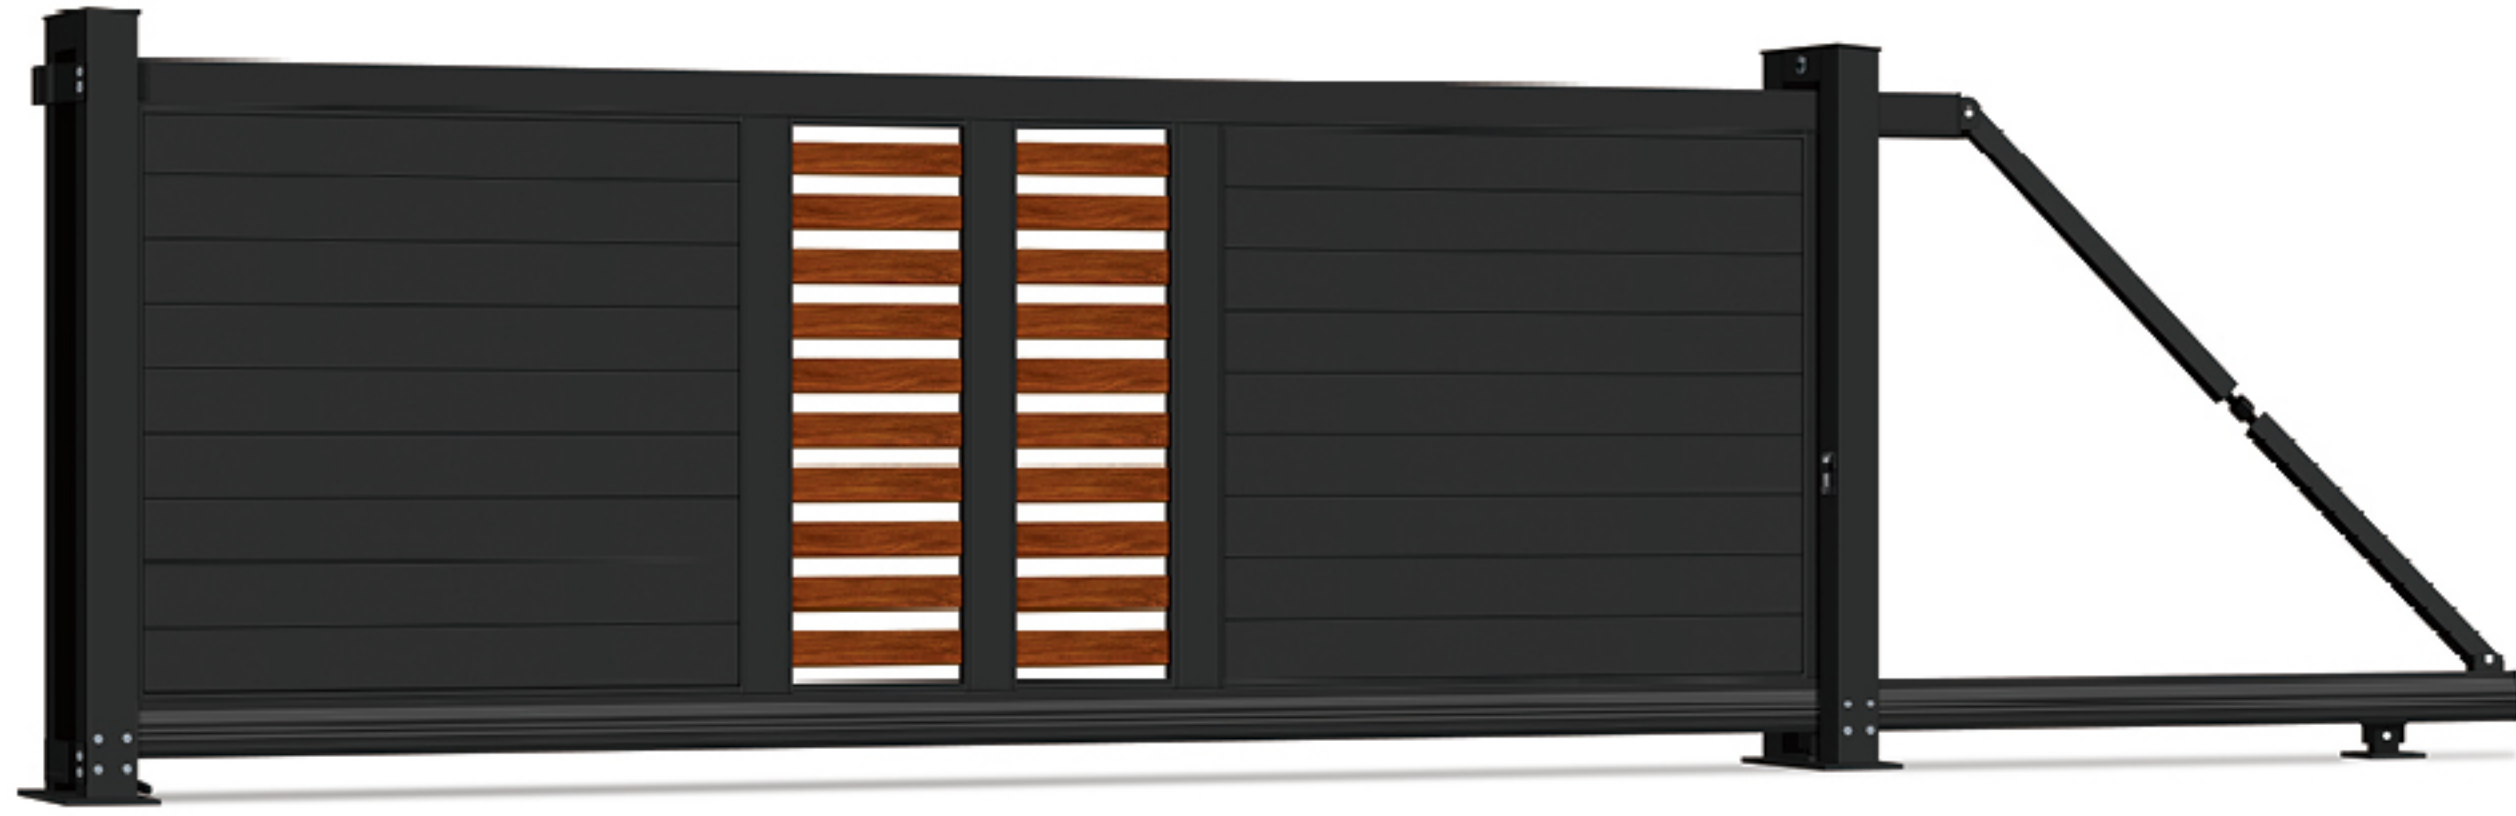

IHOME 爱家

CANTILEVER SLIDING GATE 悬浮庭院门

每一次创新都是新技术和个性化的融合

悬浮平移门外观庄重、气派，门体颜色丰富。采用无轨运行，无需预埋轨道，安装便捷、简单。在运行过程中，门体悬空行走，产品采用铝合金材料，款式众多。

兼容匹配大部分平移门电机，客户可根据自身喜好选配各品牌电机及安全保障系统。

Every innovation is a fusion of new technology and personalization.

IHM-XF033

Cantilever Sliding Gate
悬浮门系列

IHOME 爱家 · 悬浮门系列

采用优质工业级 6063-T5 铝材拼装铆接而成，结构严密，安装简单，操作简便。
门体采用螺丝隐藏式结构设计，既牢固又美观大气。
净空长度按具体工程项目要求和个性化需求，为您量身定制。

Excellent industrial-grade aluminum alloy 6063-T5 adopts reasonable structure and unique design.
Assembling and riveted gate bodies are easy to install.
Hidden screw structure supplies you with solid, dustproof and generous.
Exclusive made to your clearance opening measurements according to real project.

IHM-XF017

Cantilever Sliding Gate
悬浮门系列

精心设计悬浮底梁，配套特制导轮组，有效承载门体重量及环境因素影响。
Well designed suspension bottom beam paired with unique bearing wheel group provide good stability and free from environmental impact.

IHM-XF030

Cantilever Sliding Gate
悬浮门系列

Specification diagram
产品规格示意图

IHM-XF016

Cantilever Sliding Gate
悬浮门系列

安装简单，只需固定三点安装底板便轻松完成安装。
Easy to install.
Completed by determining and fixing three installation baseboards.