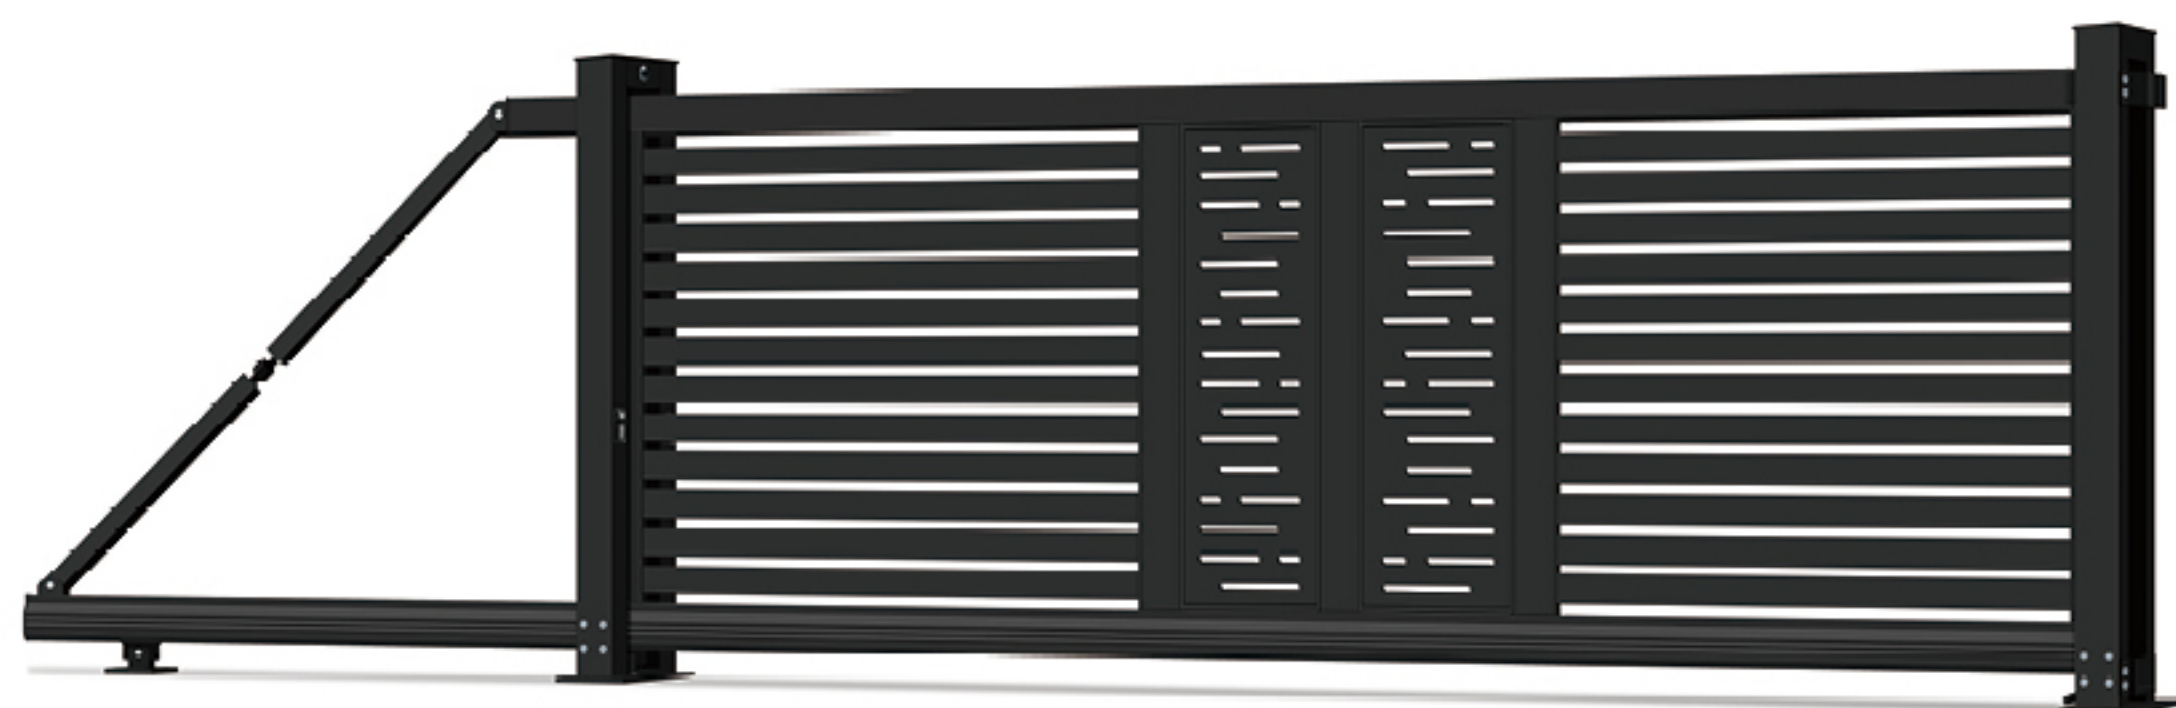

IHM-XF024

Cantilever Sliding Gate
悬浮门系列