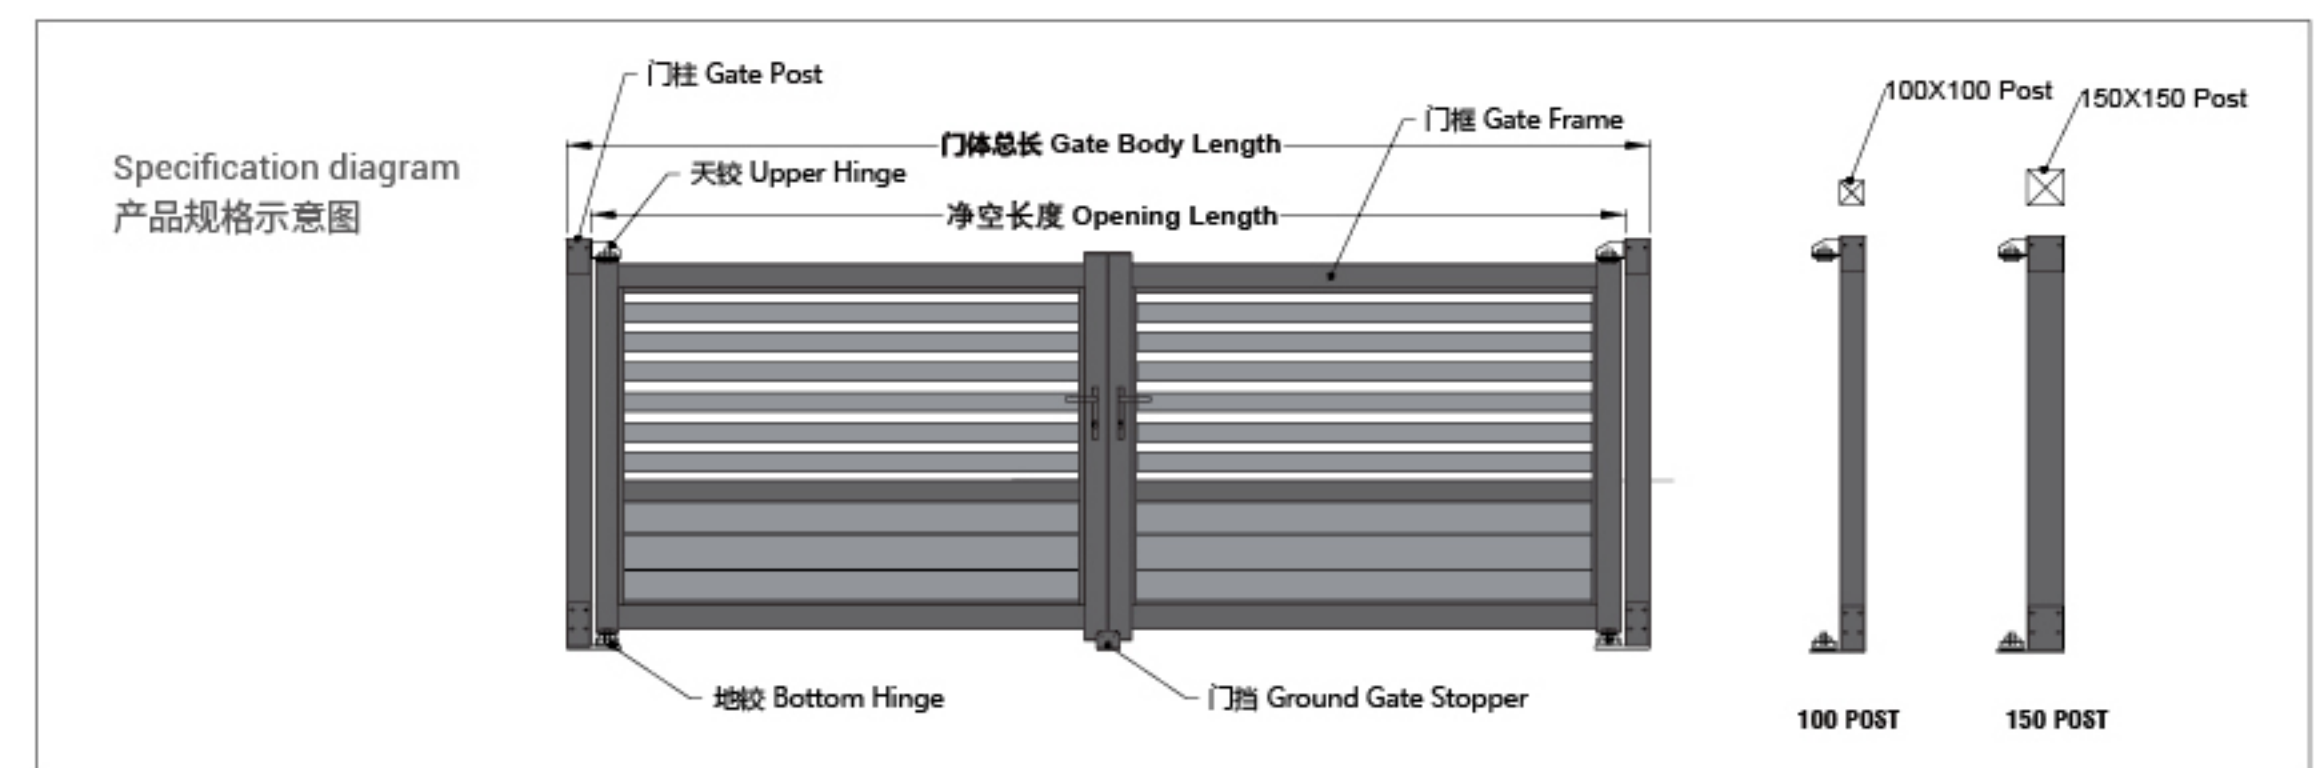

IHM-PK015

Swing Gate
平开门系列