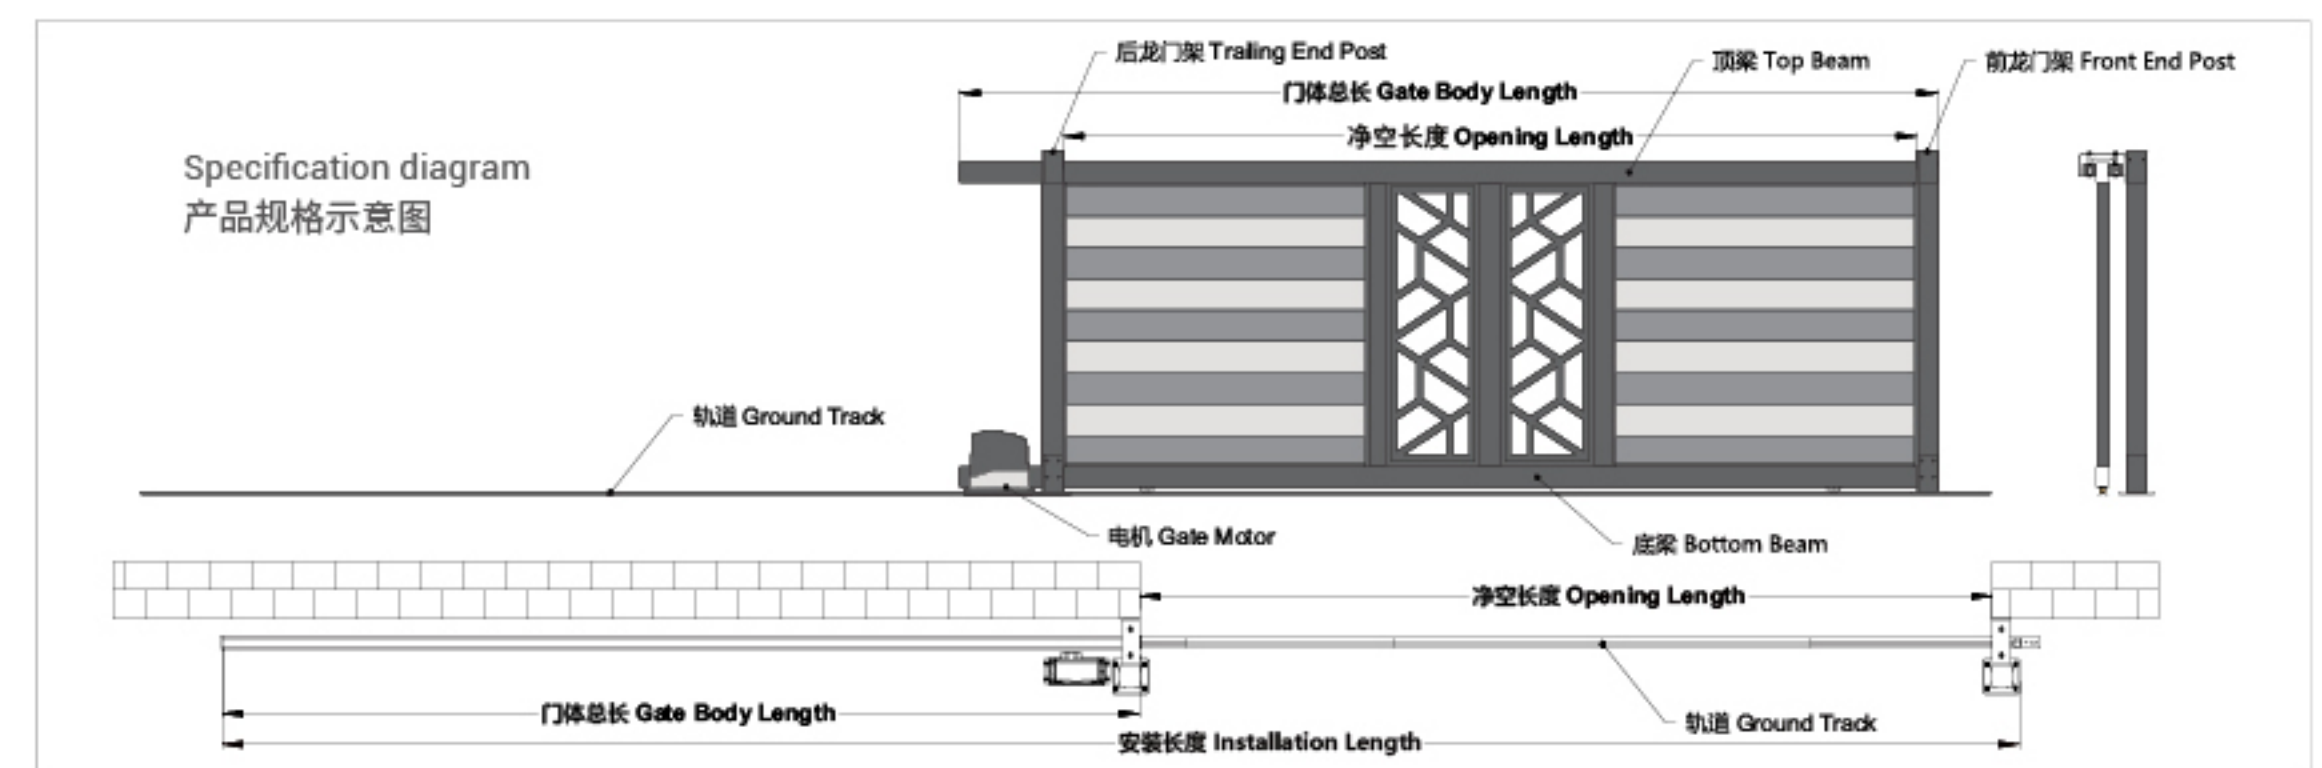

IHM-PY013

Standard Sliding Gate
平移门系列

时尚的撞色设计于开合中令人注目驻足

Special contrast color design attracts your
gentle eyes during open and close

IHM-PY033

Standard Sliding Gate
平移门系列

水平百叶设计，向下 55°放置，
通风透气，兼具美学与隐私

Horizontal louver elements placed at a downward 55-degree angle,
allowing for airflow balance the aesthetics and privacy.