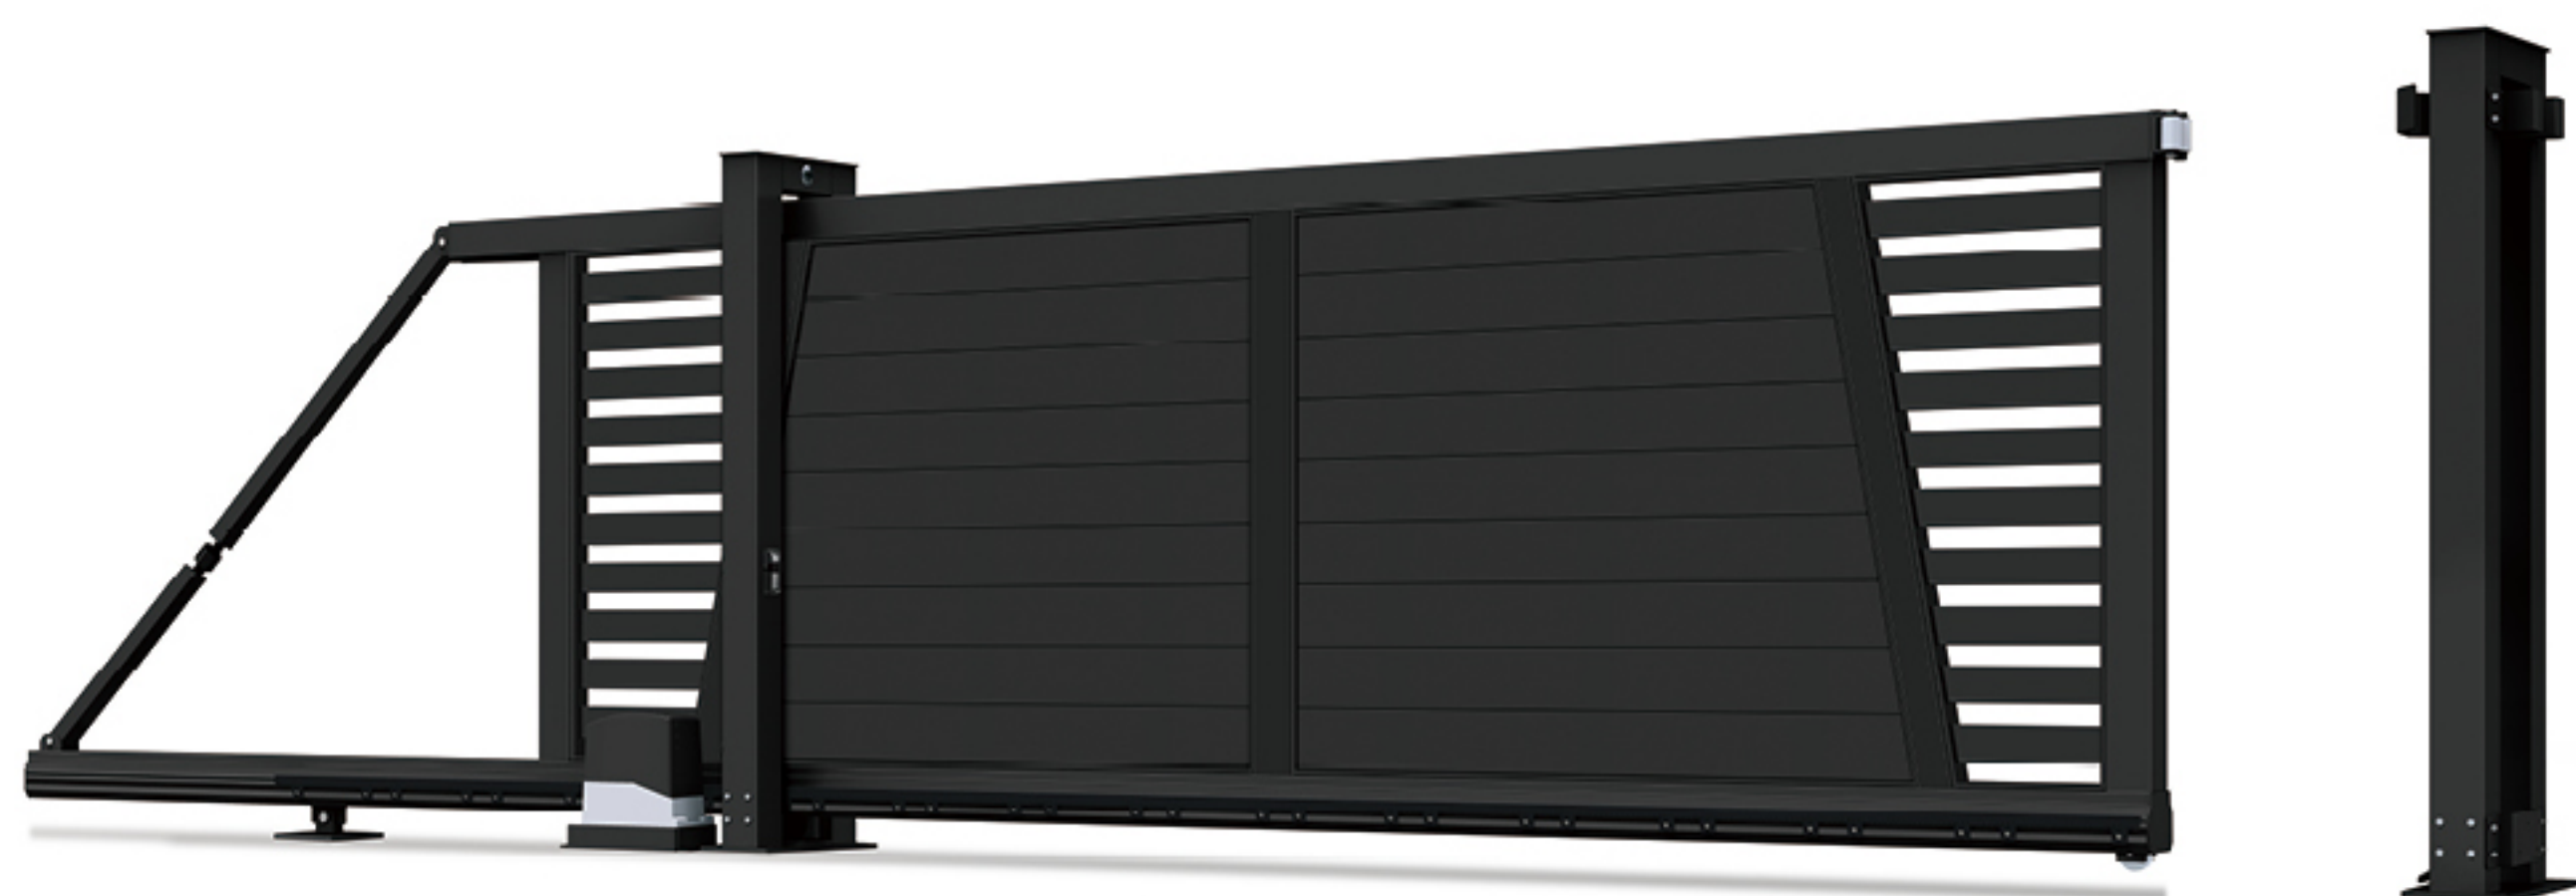

IHOME 爱家

CANTILEVER SLIDING GATE 悬浮庭院门

每一次创新都是新技术和个性化的融合

悬浮平移门外观庄重、气派，门体颜色丰富。采用无轨运行，无需预埋轨道，安装便捷、简单。在运行过程中，门体悬空行走，产品采用铝合金材料，款式众多。

兼容匹配大部分平移门电机，客户可根据自身喜好选配各品牌电机及安全保障系统。

Every innovation is a fusion of new technology and personalization.

Suspension linear sliding design, no need for any rails pre-laid on the ground, it's very easy and simple for installation and maintenance.

Extraordinary gate body is made of aluminum alloy comes in a variety of styles and colors.

IHM-XF033

Cantilever Sliding Gate
悬浮门系列

IHOME 爱家 · 悬浮门系列

采用优质工业级 6063-T5 铝材拼装铆接而成，结构严密，安装简单，操作简便。
门体采用螺丝隐藏式结构设计，既牢固又美观大气。
净空长度按具体工程项目要求和个性化需求，为您量身定制。

Excellent industrial-grade aluminum alloy 6063-T5 adopts reasonable structure and unique design.
Assembling and riveted gate bodies are easy to install.
Hidden screw structure supplies you with solid, dustproof and generous.
Exclusive made to your clearance opening measurements according to real project.

IHM-XF021

Cantilever Sliding Gate
悬浮门系列

IHM-XF029

Cantilever Sliding Gate
悬浮门系列

悬浮平移，不需地面轨道，适应多样复杂场景。
Suspension linear sliding without track, widely used in the complex environment.

IHM-XF027

Cantilever Sliding Gate
悬浮门系列